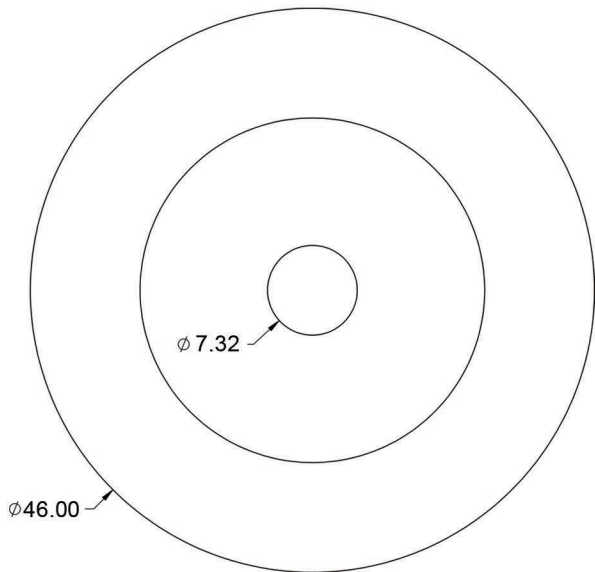

PlayMounds

Fuzzy Friends – Happy

Units: Feet and inches

330.499.8873 • foreverlawn.com
 8007 Beeson St., Louisville, OH 44641

microsite.caddetails.com/1148

| | | |
|-------------|------------------------|-------|
| Material | Polystyrene | |
| Covering | Turf (sold separately) | |
| Weight | | |
| Drawing No. | M1950 | 05/24 |