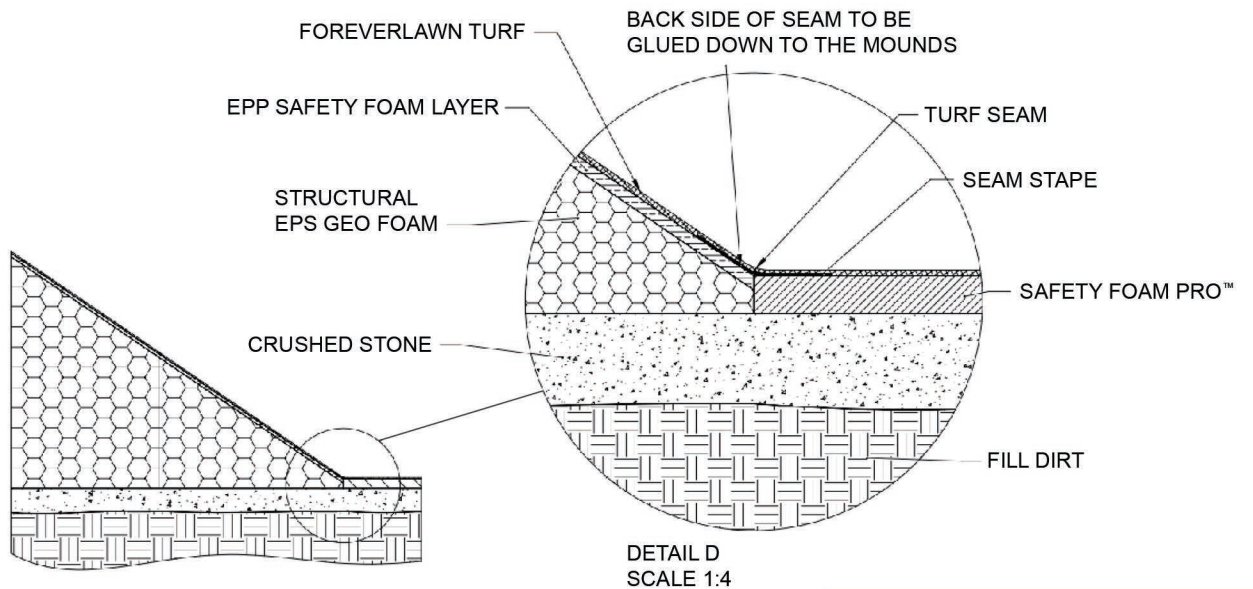

PlayMounds

Fuzzy Friends – Happy

Units: Feet and inches

330.499.8873 • foreverlawn.com
 8007 Beeson St., Louisville, OH 44641

microsite.caddetails.com/1148

| | | |
|-------------|------------------------|-------|
| Material | Polystyrene | |
| Covering | Turf (sold separately) | |
| Weight | | |
| Drawing No. | M1950 | 05/24 |