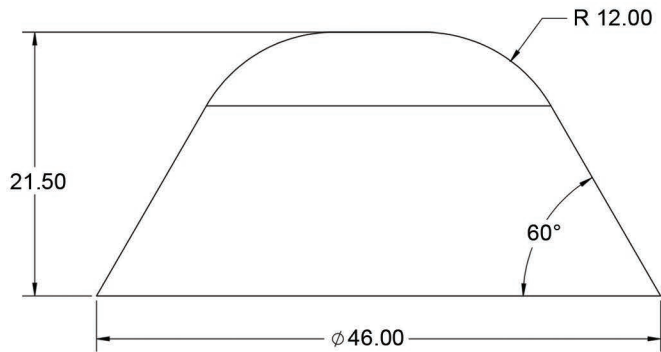

PlayMounds

Fuzzy Friends – Happy

Units: Feet and inches

330.499.8873 • foreverlawn.com
 8007 Beeson St., Louisville, OH 44641

microsite.caddetails.com/1148

| | | |
|-------------|------------------------|-------|
| Material | Polystyrene | |
| Covering | Turf (sold separately) | |
| Weight | | |
| Drawing No. | M1950 | 05/24 |