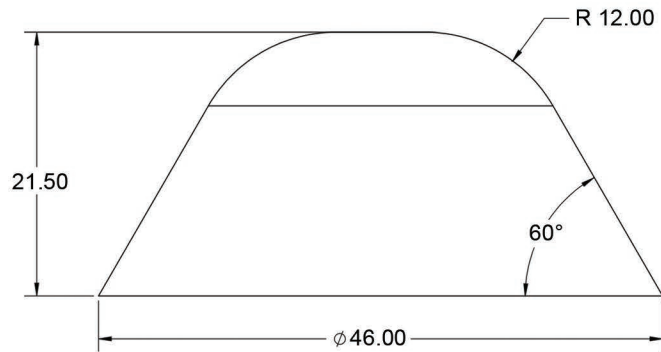

PlayMounds

Fuzzy Friends – Joy

Units: Feet and inches

330.499.8873 • foreverlawn.com
 8007 Beeson St., Louisville, OH 44641

microsite.caddetails.com/1148

Material	Polystyrene	
Covering	Turf (sold separately)	
Weight		
Drawing No.	M1951	05/24