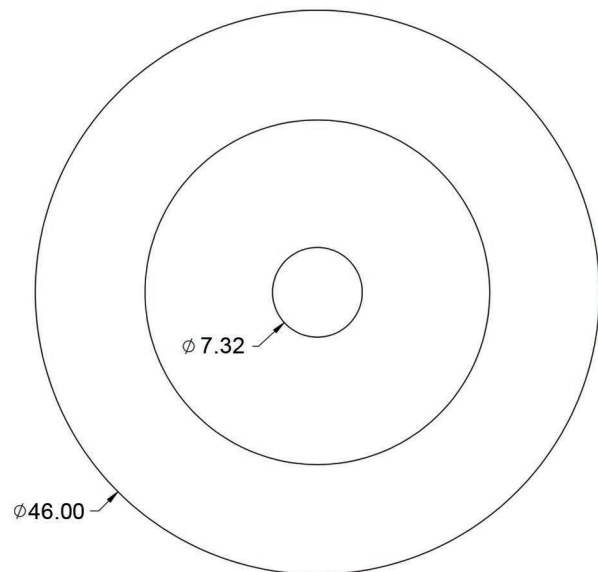

PlayMounds

Fuzzy Friends – Joy

Units: Feet and inches

330.499.8873 • foreverlawn.com
 8007 Beeson St., Louisville, OH 44641

microsite.caddetails.com/1148

Material	Polystyrene	
Covering	Turf (sold separately)	
Weight		
Drawing No.	M1951	05/24