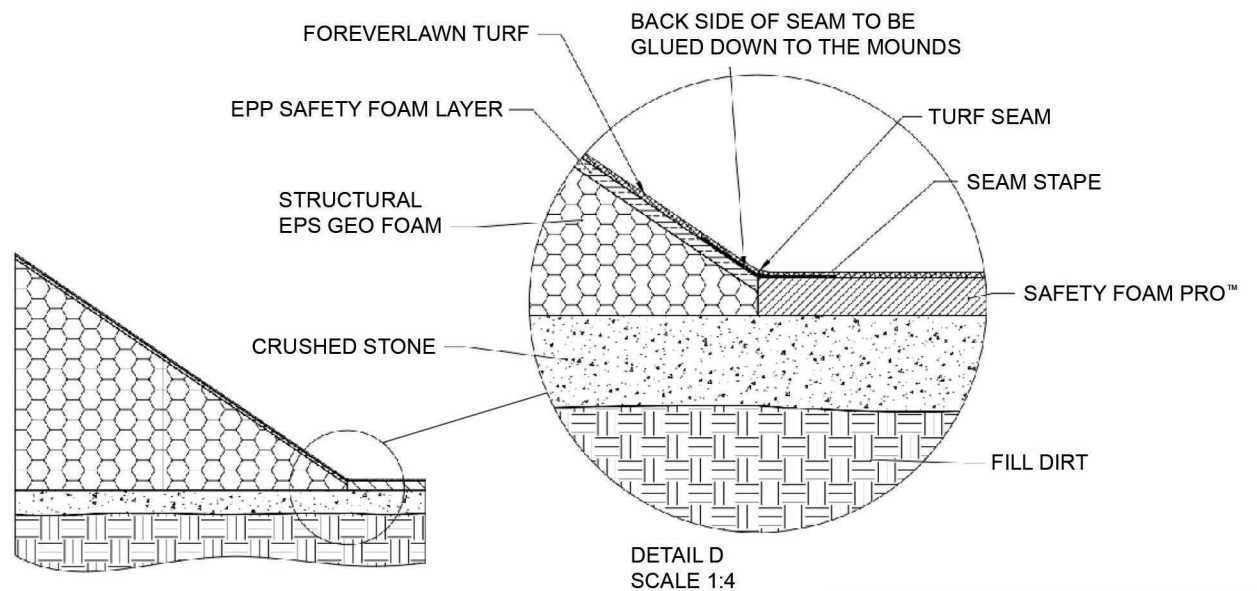

PlayMounds

Fuzzy Friends – Joy

Units: Feet and inches

330.499.8873 • foreverlawn.com
 8007 Beeson St., Louisville, OH 44641

microsite.caddetails.com/1148

Material	Polystyrene	
Covering	Turf (sold separately)	
Weight		
Drawing No.	M1951	05/24