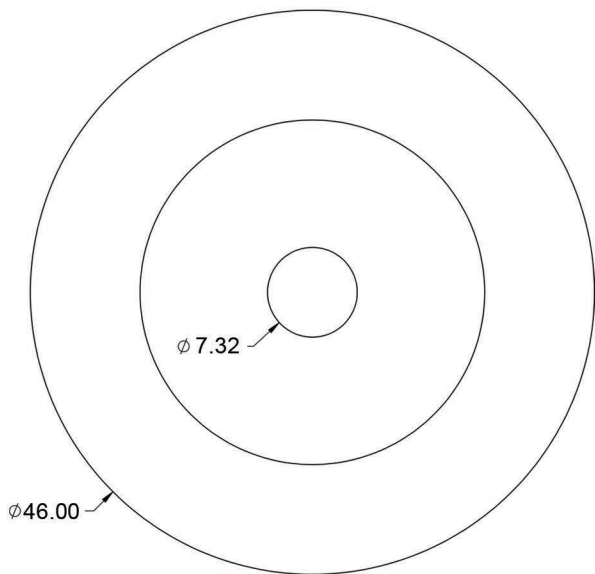

PlayMounds

Fuzzy Friends – Sunny

Units: Feet and inches

330.499.8873 • foreverlawn.com
 8007 Beeson St., Louisville, OH 44641

microsite.caddetails.com/1148

Material	Polystyrene	
Covering	Turf (sold separately)	
Weight		
Drawing No.	M1952	05/24