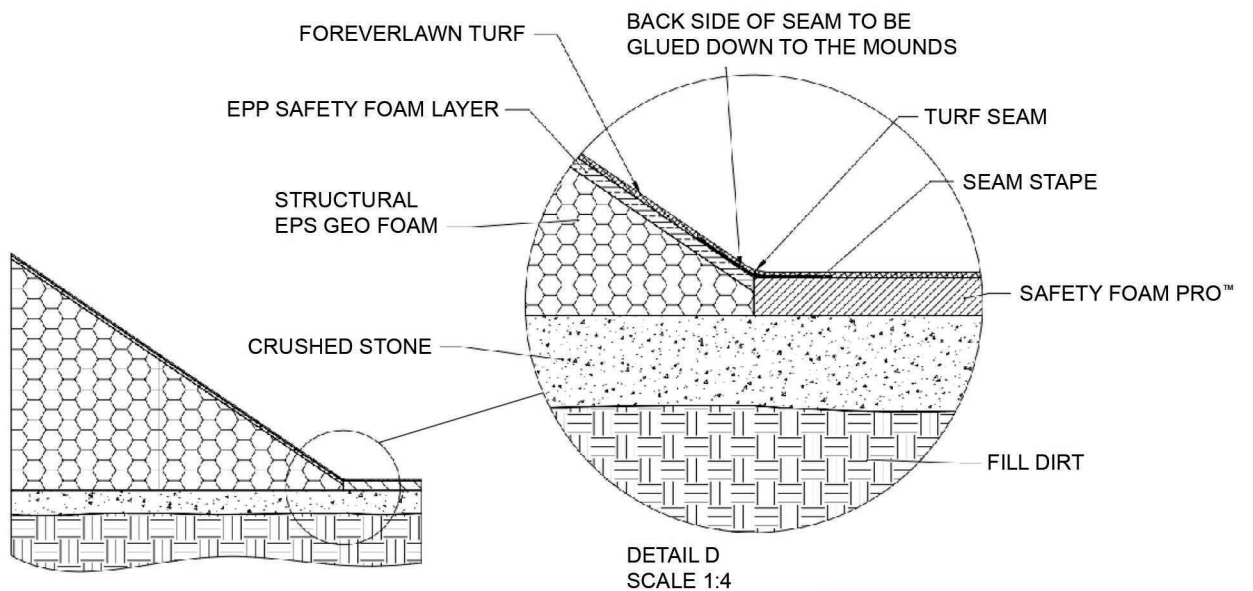

PlayMounds

Fuzzy Friends – Sunny

Units: Feet and inches

330.499.8873 • foreverlawn.com
 8007 Beeson St., Louisville, OH 44641

microsite.caddetails.com/1148

Material	Polystyrene	
Covering	Turf (sold separately)	
Weight		
Drawing No.	M1952	05/24