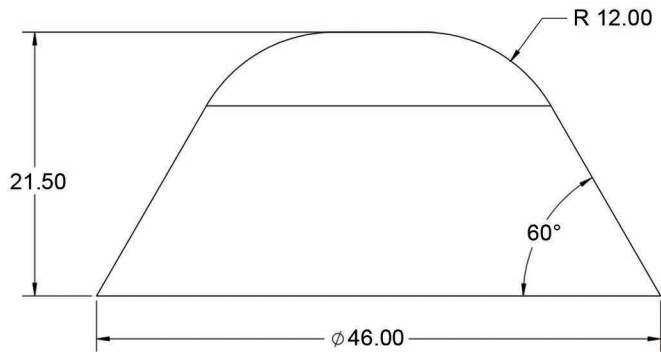

PlayMounds

Fuzzy Friends – Sunny

Units: Feet and inches

330.499.8873 • foreverlawn.com
 8007 Beeson St., Louisville, OH 44641

microsite.caddetails.com/1148

Material	Polystyrene	
Covering	Turf (sold separately)	
Weight		
Drawing No.	M1952	05/24