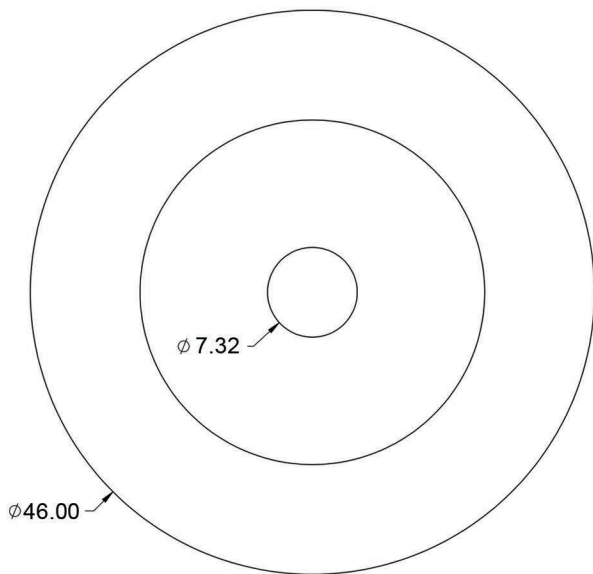

PlayMounds

Fuzzy Friends – Cheery

Units: Feet and inches

330.499.8873 • foreverlawn.com
 8007 Beeson St., Louisville, OH 44641

microsite.caddetails.com/1148

Material	Polystyrene	
Covering	Turf (sold separately)	
Weight		
Drawing No.	M1949	05/24