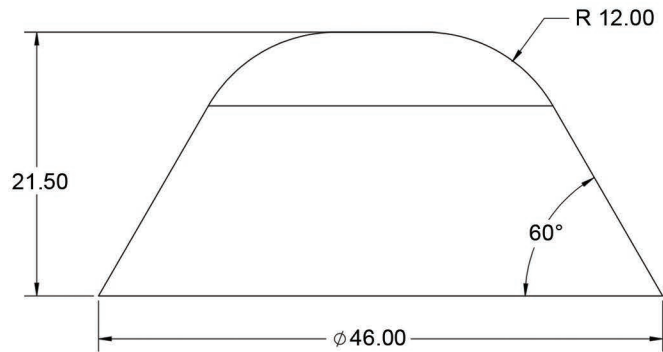

PlayMounds

Fuzzy Friends – Cheery

Units: Feet and inches

330.499.8873 • foreverlawn.com
 8007 Beeson St., Louisville, OH 44641

microsite.caddetails.com/1148

Material	Polystyrene	
Covering	Turf (sold separately)	
Weight		
Drawing No.	M1949	05/24