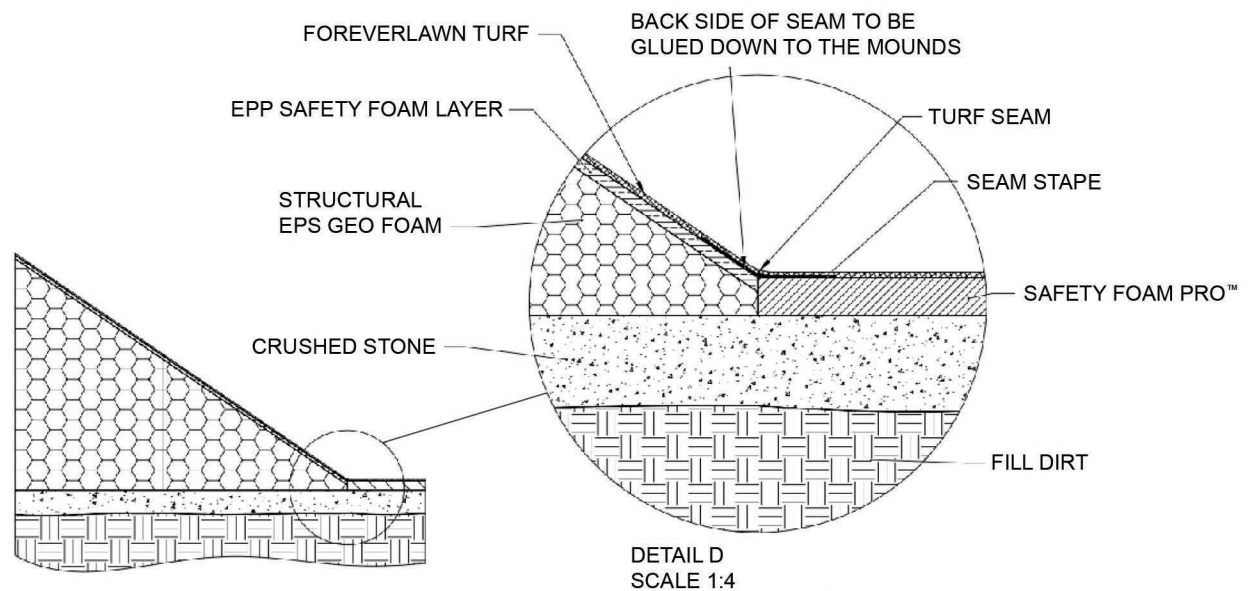

PlayMounds

Fuzzy Friends – Cheery

Units: Feet and inches

330.499.8873 • foreverlawn.com
 8007 Beeson St., Louisville, OH 44641

microsite.caddetails.com/1148

Material	Polystyrene	
Covering	Turf (sold separately)	
Weight		
Drawing No.	M1949	05/24