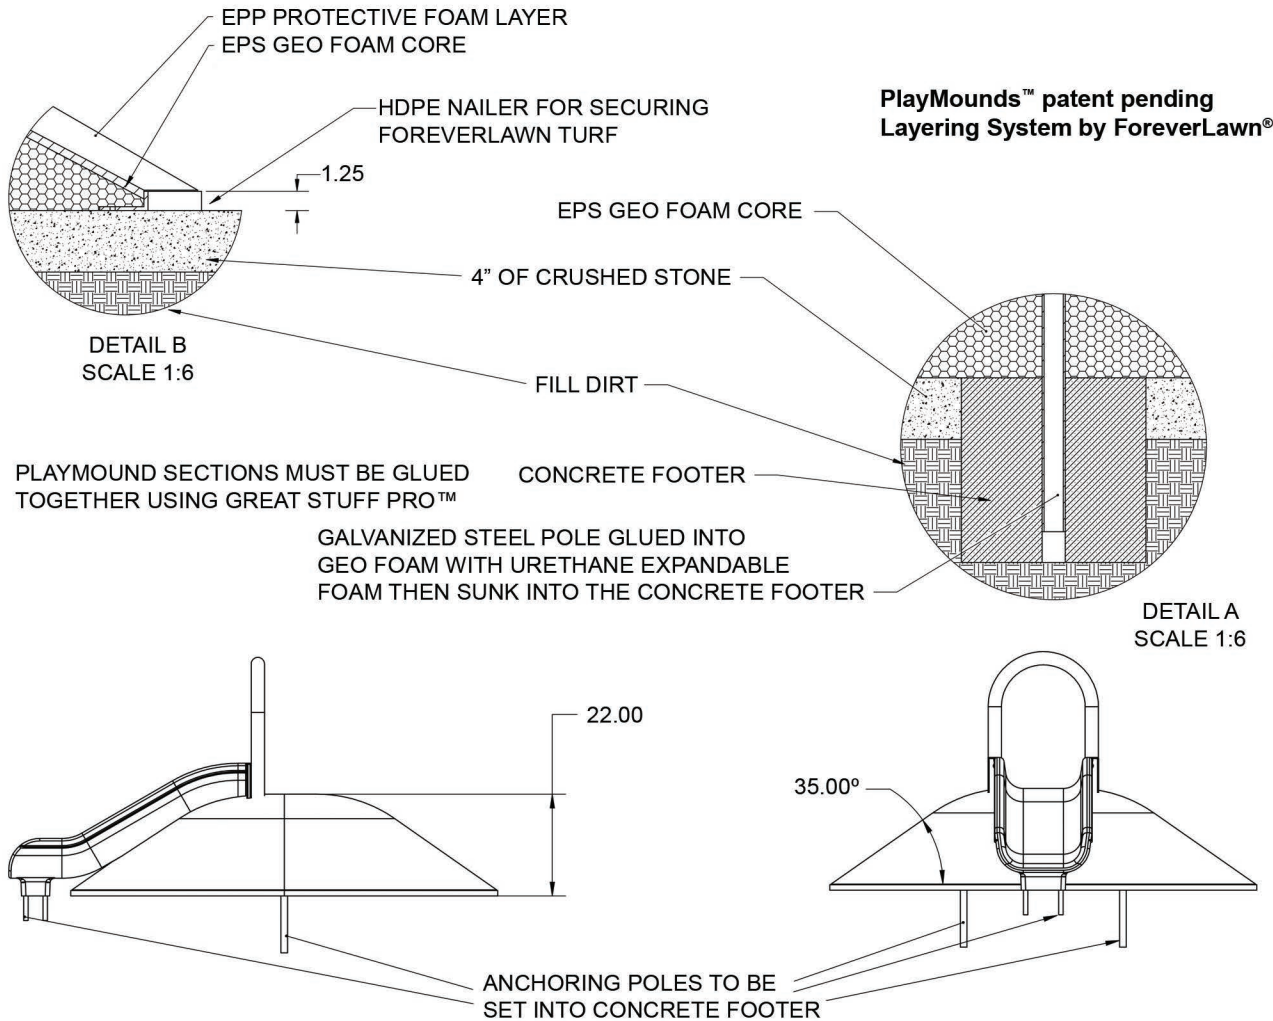

PlayMounds

Medium PlayMound with Slide – 8'

GROUND ANCHORING SYSTEM

PlayMounds™ patent pending Layering System by ForeverLawn®

Slide available in yellow and blue

Material	Polystyrene	
Covering	Turf (sold separately)	
Weight	295 lb	
Drawing No.	M1804	01/25