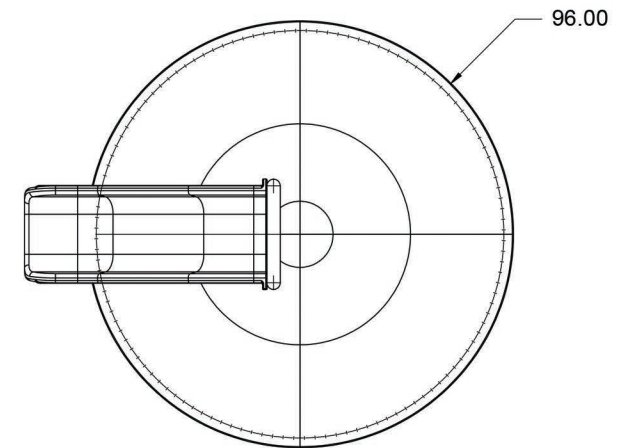

PlayMounds

Medium PlayMound with Slide – 8'

GROUND ANCHORING SYSTEM

PlayMounds™ patent pending Layering System by ForeverLawn®

Slide available in yellow and blue

Material	Polystyrene	
Covering	Turf (sold separately)	
Weight	295 lb	
Drawing No.	M1804	01/25