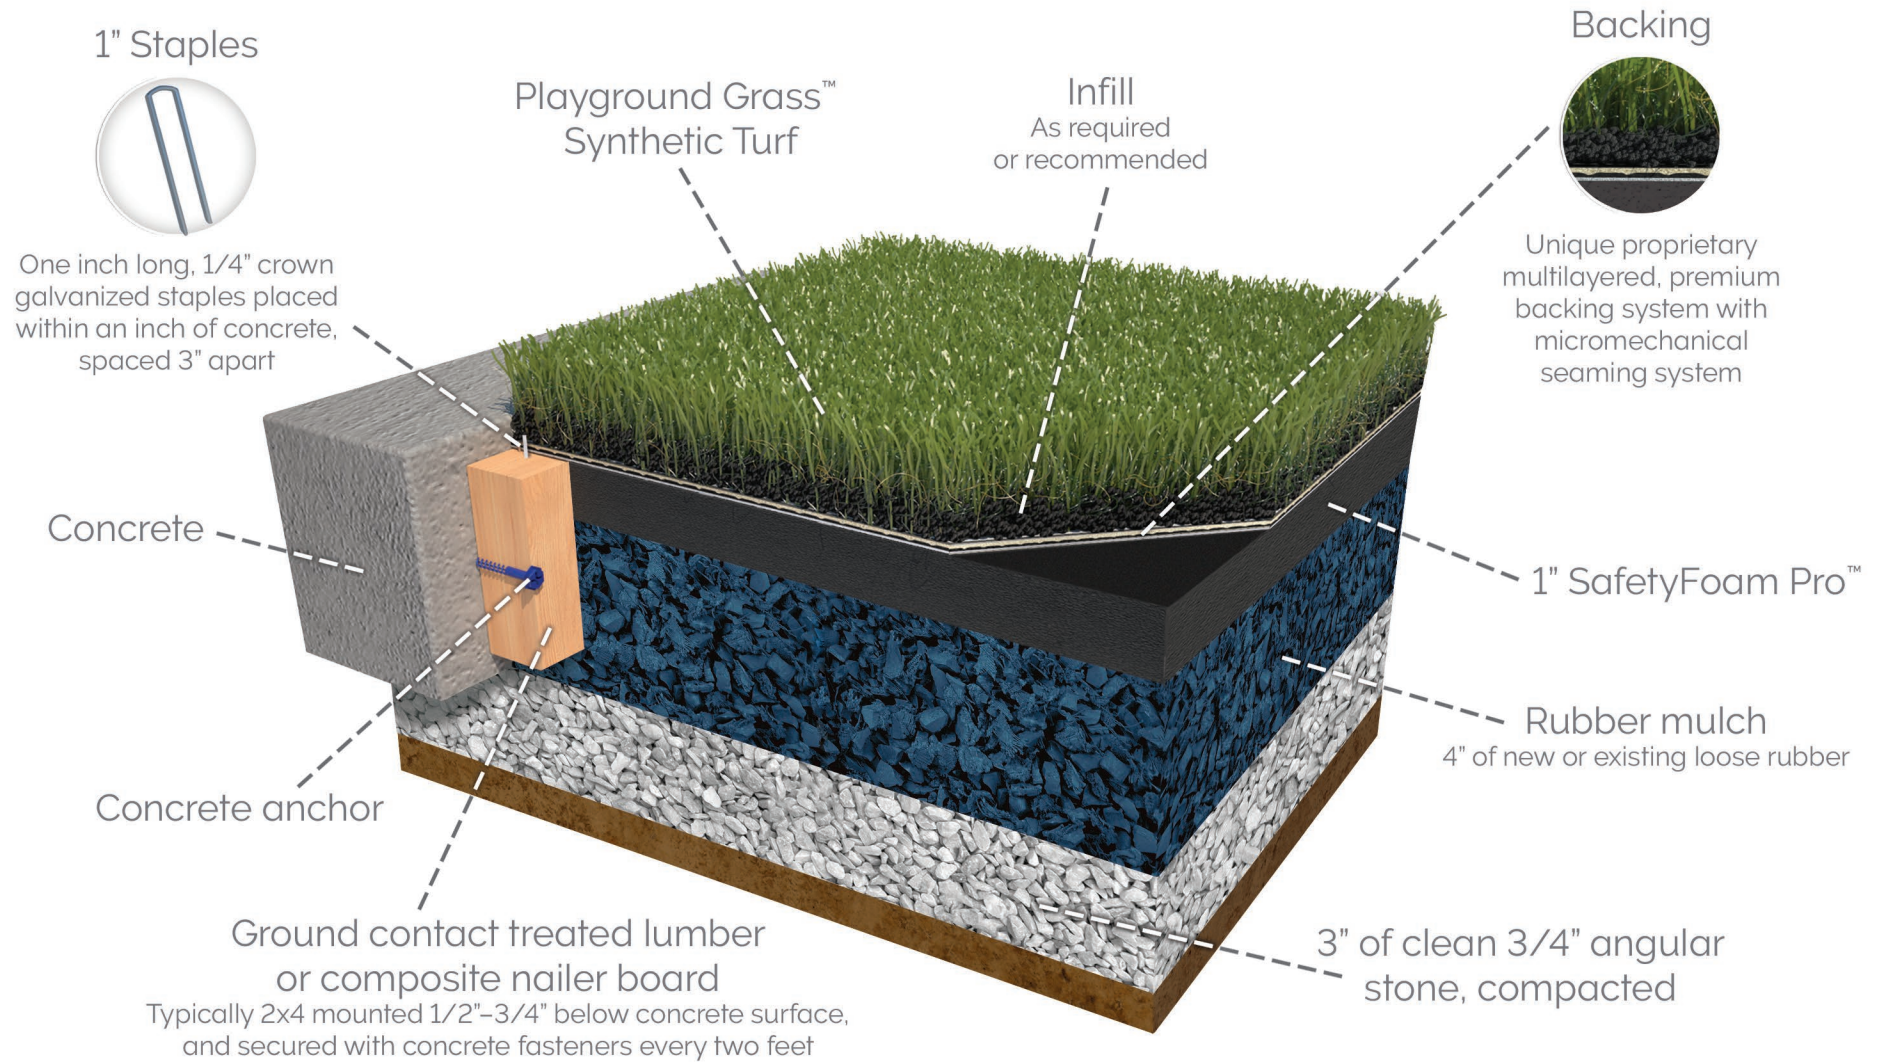

ForeverLawn Synthetic Grass System

12' fall zone with rubber mulch play surface

330.499.8873 • foreverlawn.com
8007 Beeson St. NE, Louisville, OH 44641

microsite.caddetails.com/1148

By	T. Smith	03/25
Scale	Not to scale	
Drawing No.	M1803	