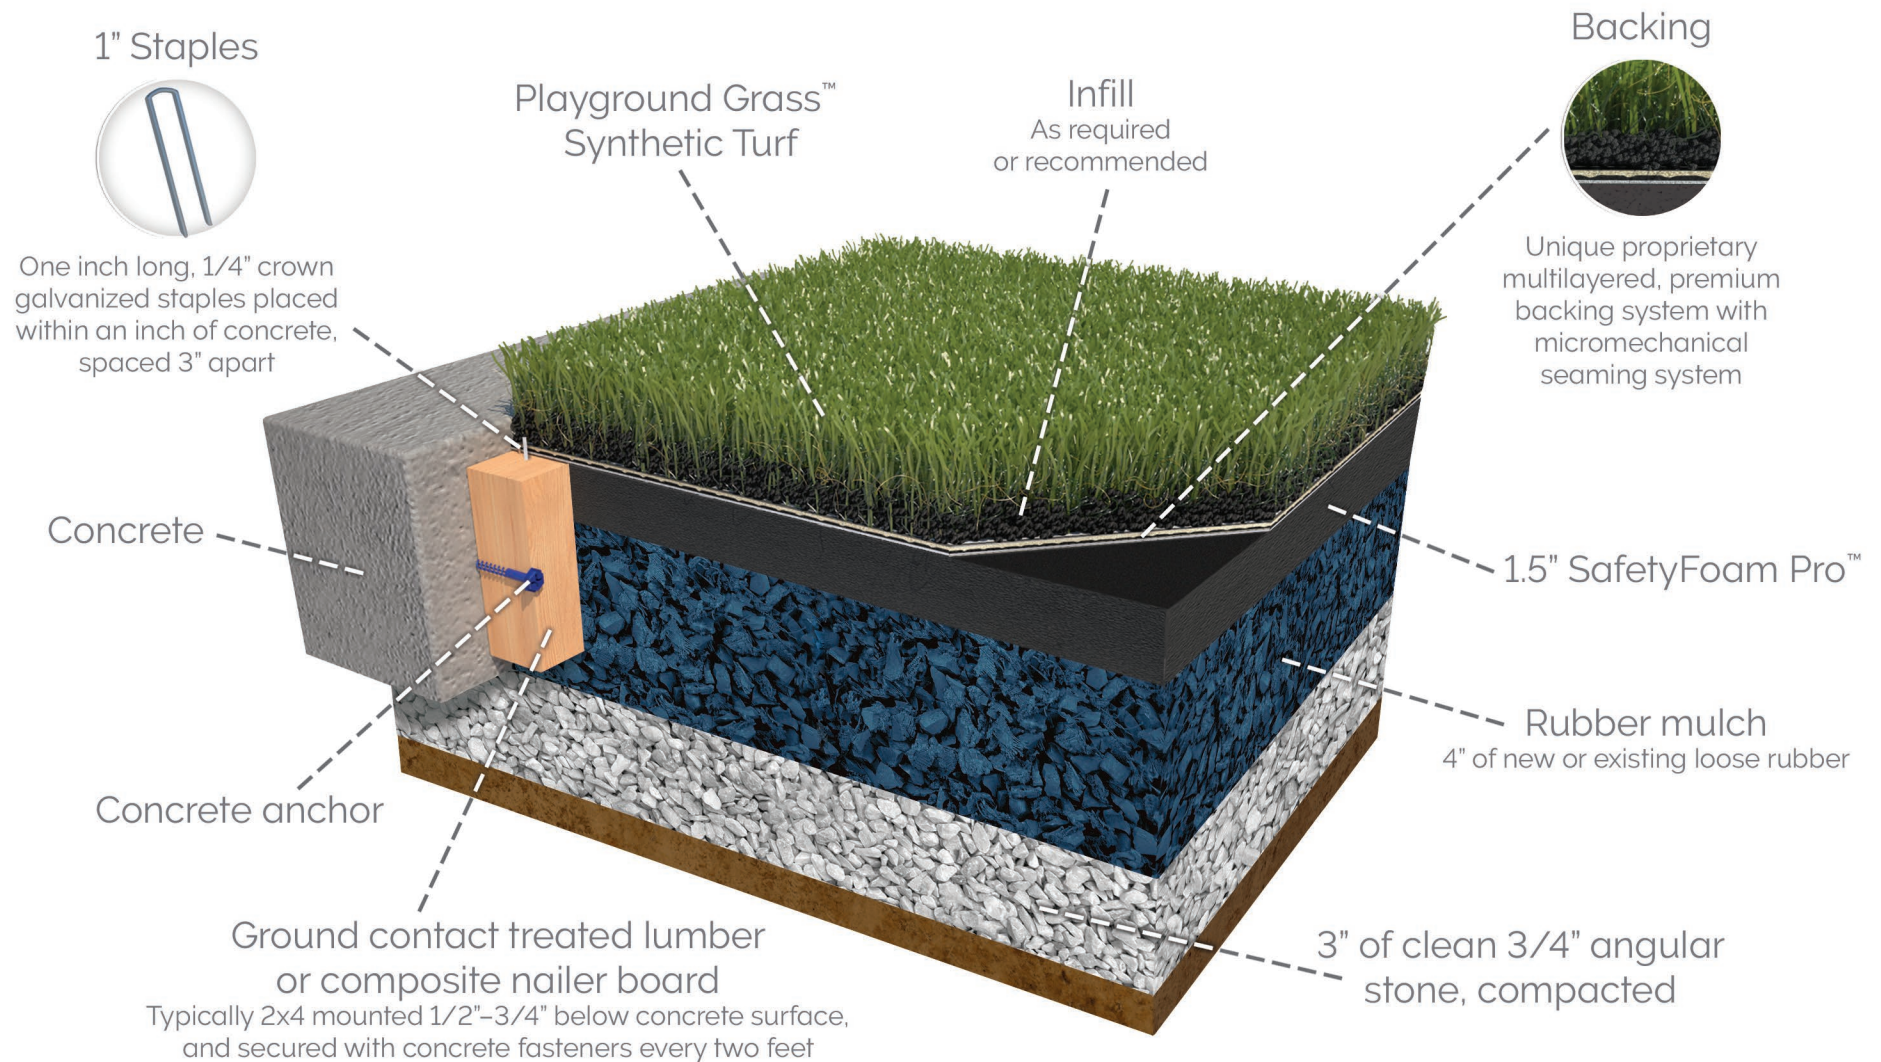

ForeverLawn Synthetic Grass System

13' fall zone with rubber mulch play surface

330.499.8873 • foreverlawn.com
8007 Beeson St. NE, Louisville, OH 44641

microsite.caddetails.com/1148

By	T. Smith	03/25
Scale	Not to scale	
Drawing No.	M1781	