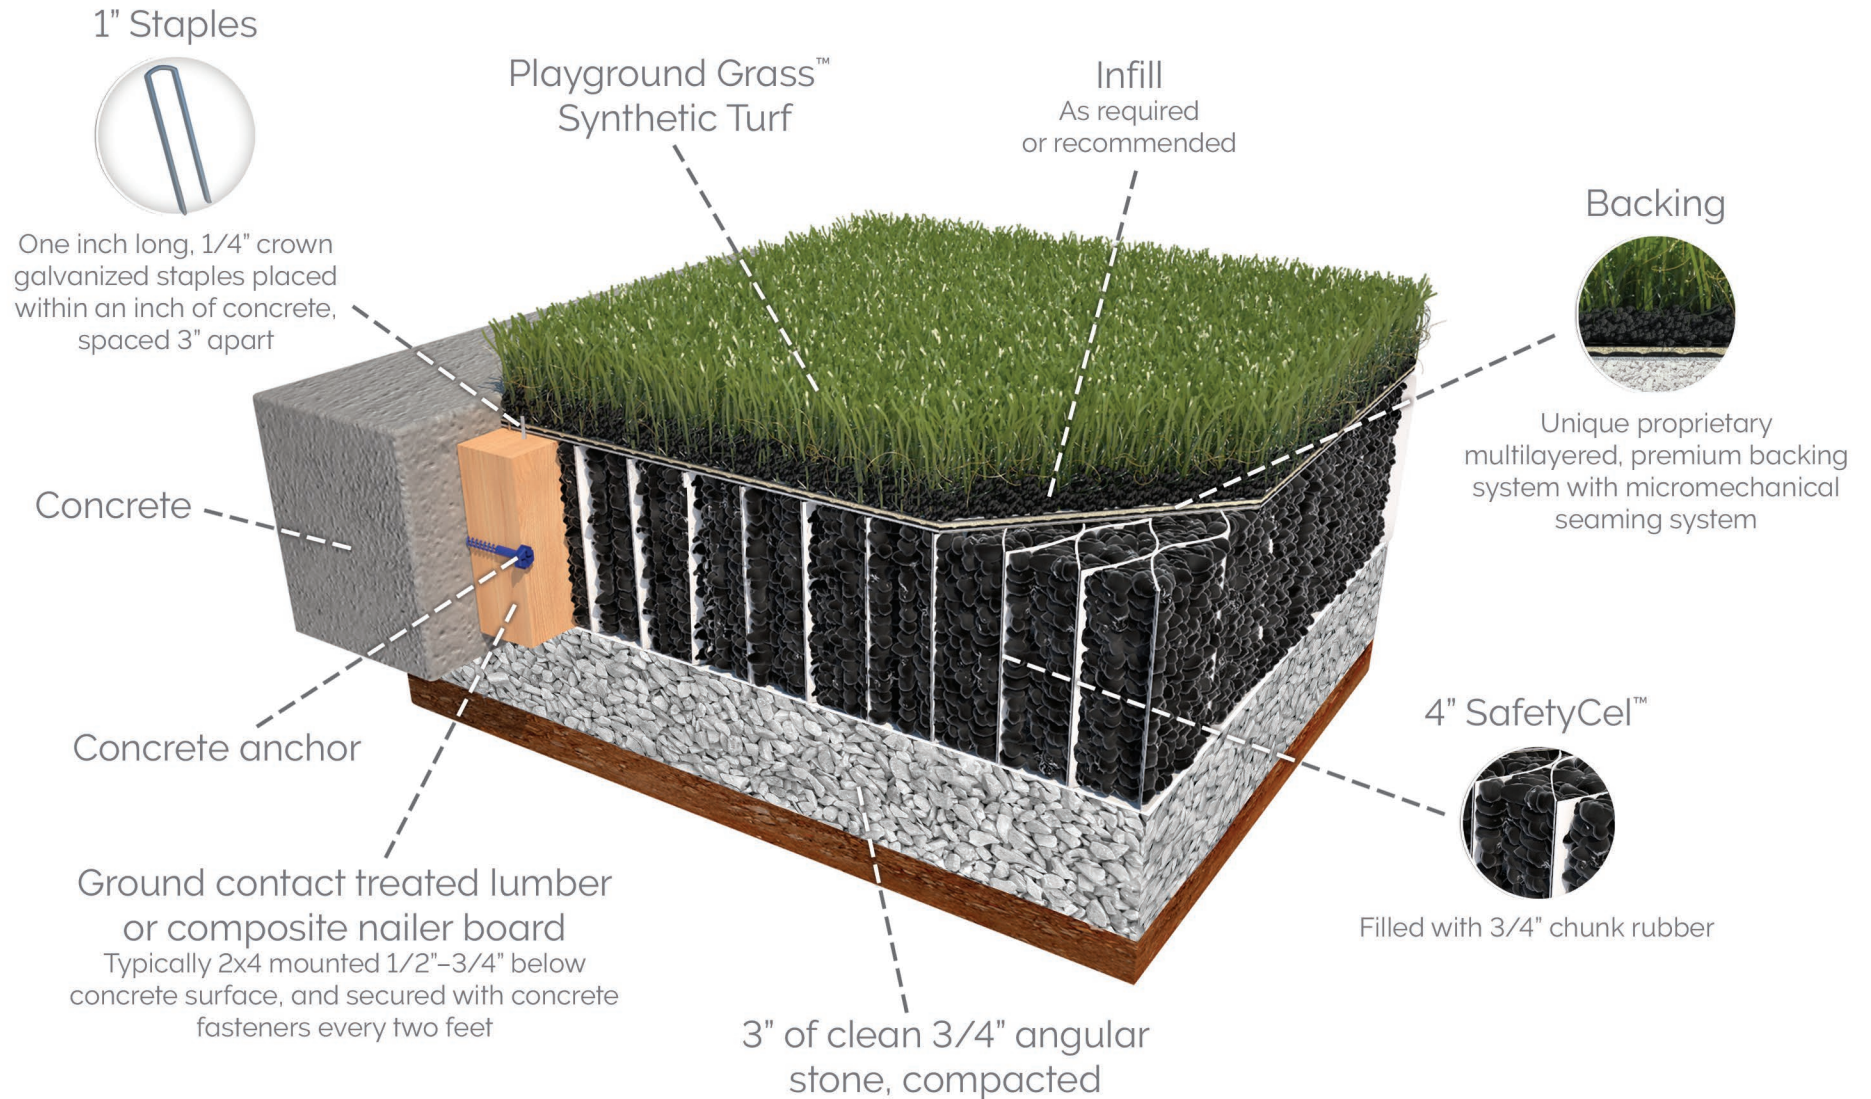

ForeverLawn Synthetic Grass System

13' fall zone with SafetyCel

330.499.8873 • foreverlawn.com
8007 Beeson St. NE, Louisville, OH 44641

microsite.caddetails.com/1148

By	T. Smith	03/25
Scale	Not to scale	
Drawing No.	M1346	