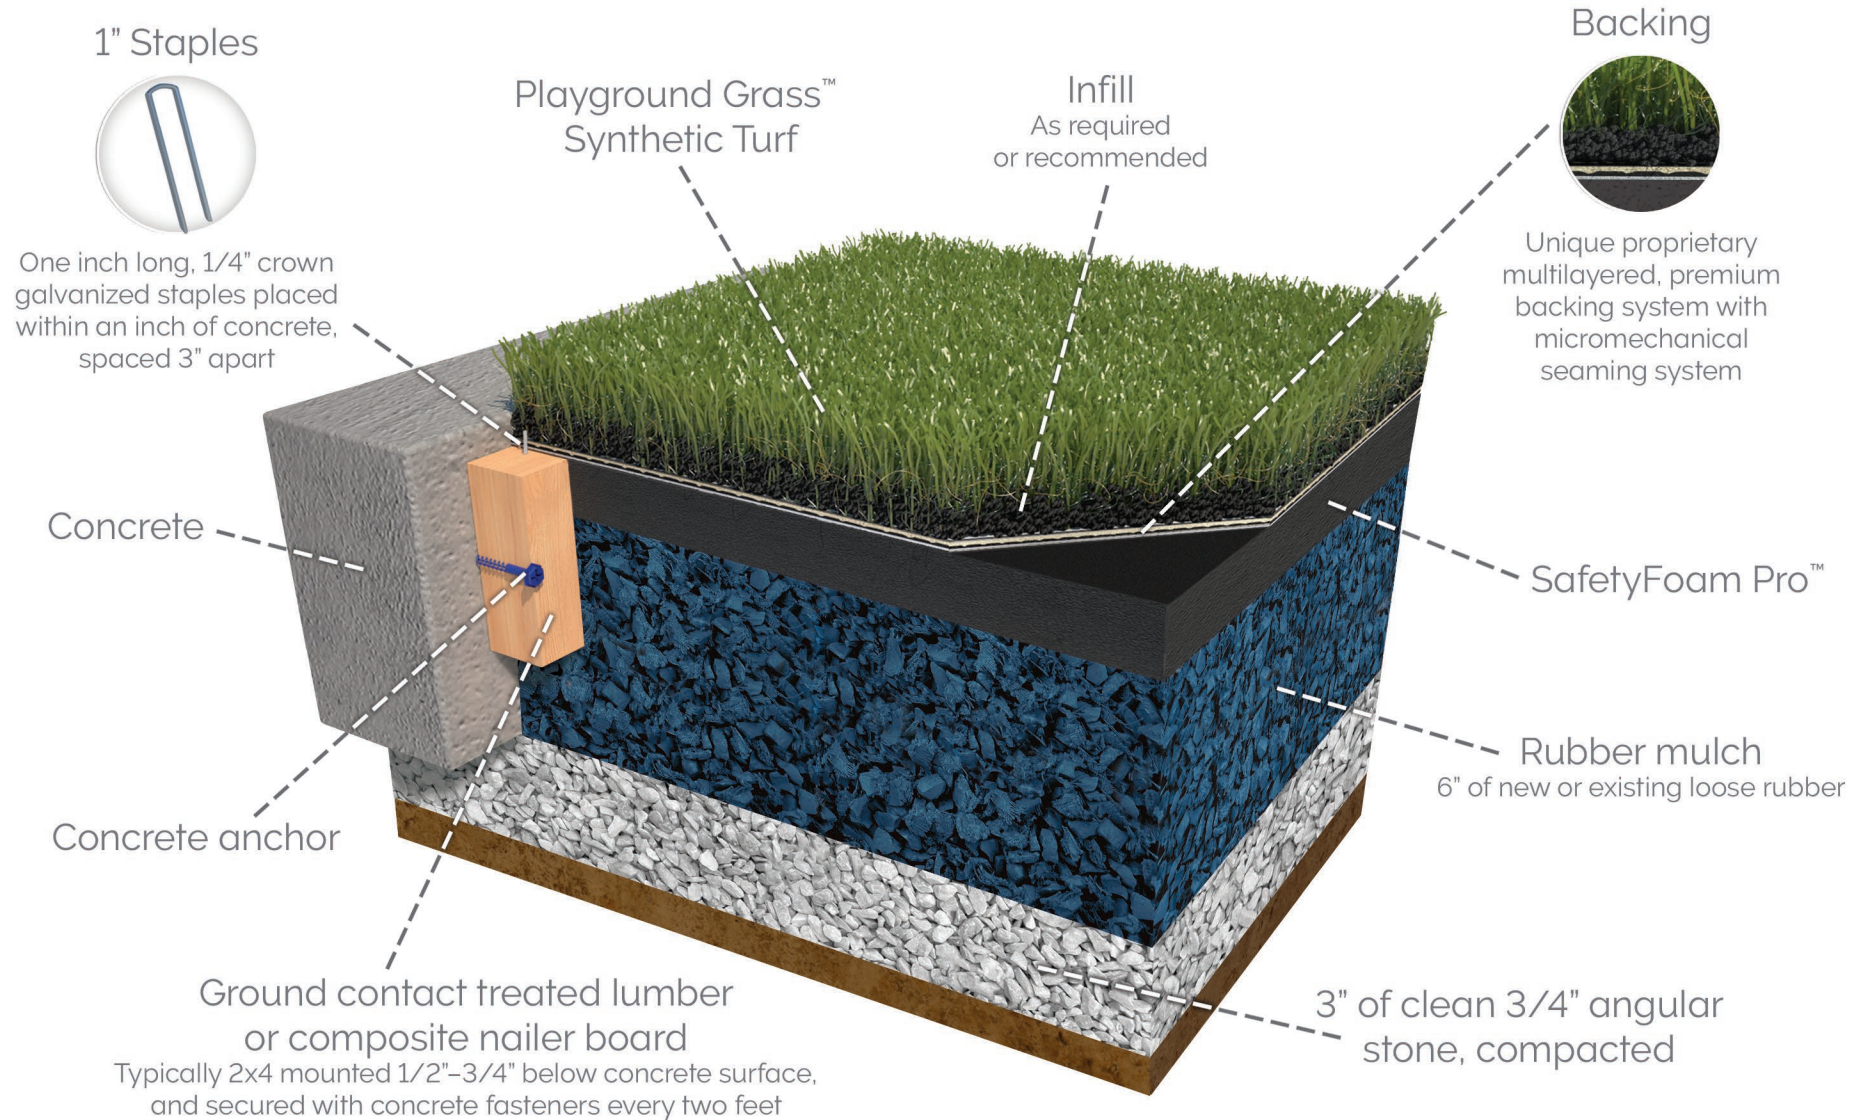

# ForeverLawn Synthetic Grass System

15' fall zone with rubber mulch play surface

330.499.8873 • foreverlawn.com  
8007 Beeson St. NE, Louisville, OH 44641

[microsite.caddetails.com/1148](https://microsite.caddetails.com/1148)

By	T. Smith	03/25
Scale	Not to scale	
Drawing No.	M1376	