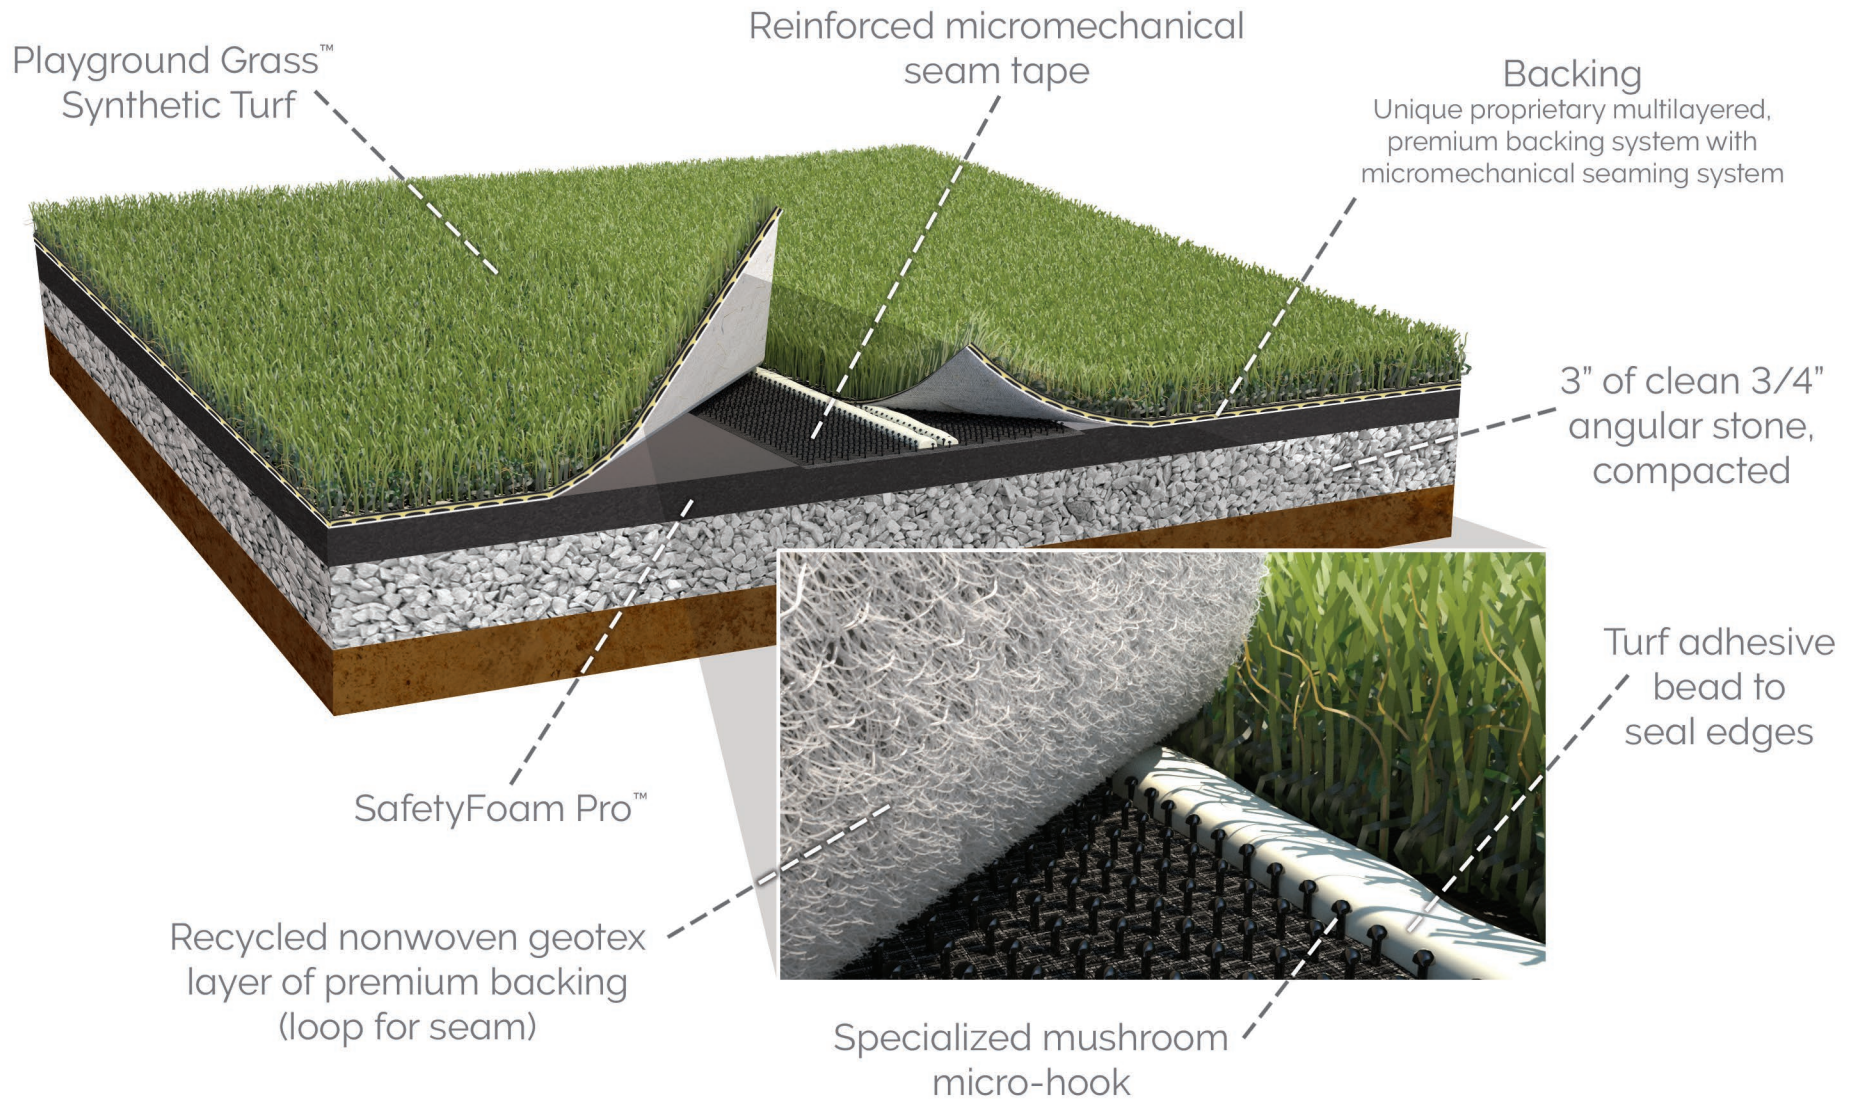

ForeverLawn Synthetic Grass System

Proprietary micromechanical seaming system

330.499.8873 • foreverlawn.com
8007 Beeson St. NE, Louisville, OH 44641

microsite.caddetails.com/1148

By	T. Smith	03/25
Scale	Not to scale	
Drawing No.	M1351	