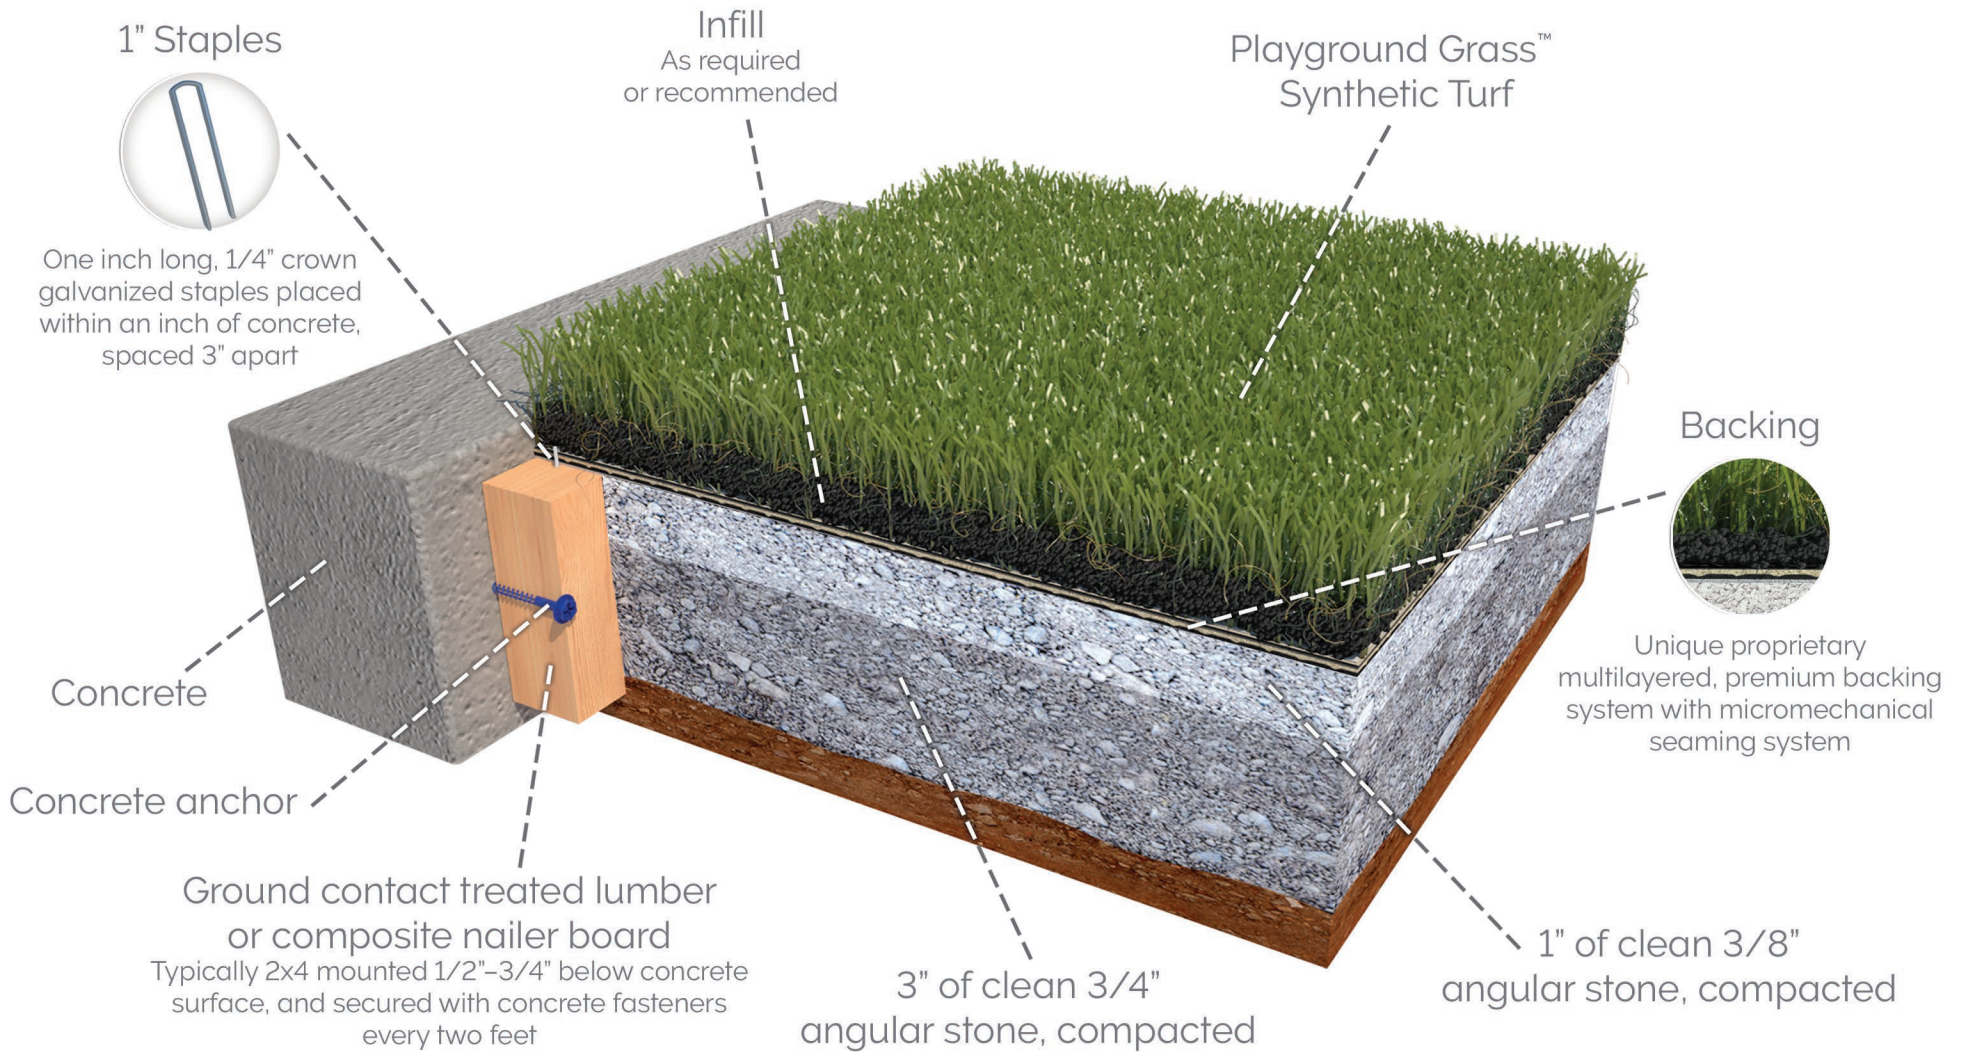

# ForeverLawn Synthetic Grass System

No fall height

330.499.8873 • foreverlawn.com  
8007 Beeson St. NE, Louisville, OH 44641

[microsite.caddetails.com/1148](https://microsite.caddetails.com/1148)

By	T. Smith	03/25
Scale	Not to scale	
Drawing No.	M1350	