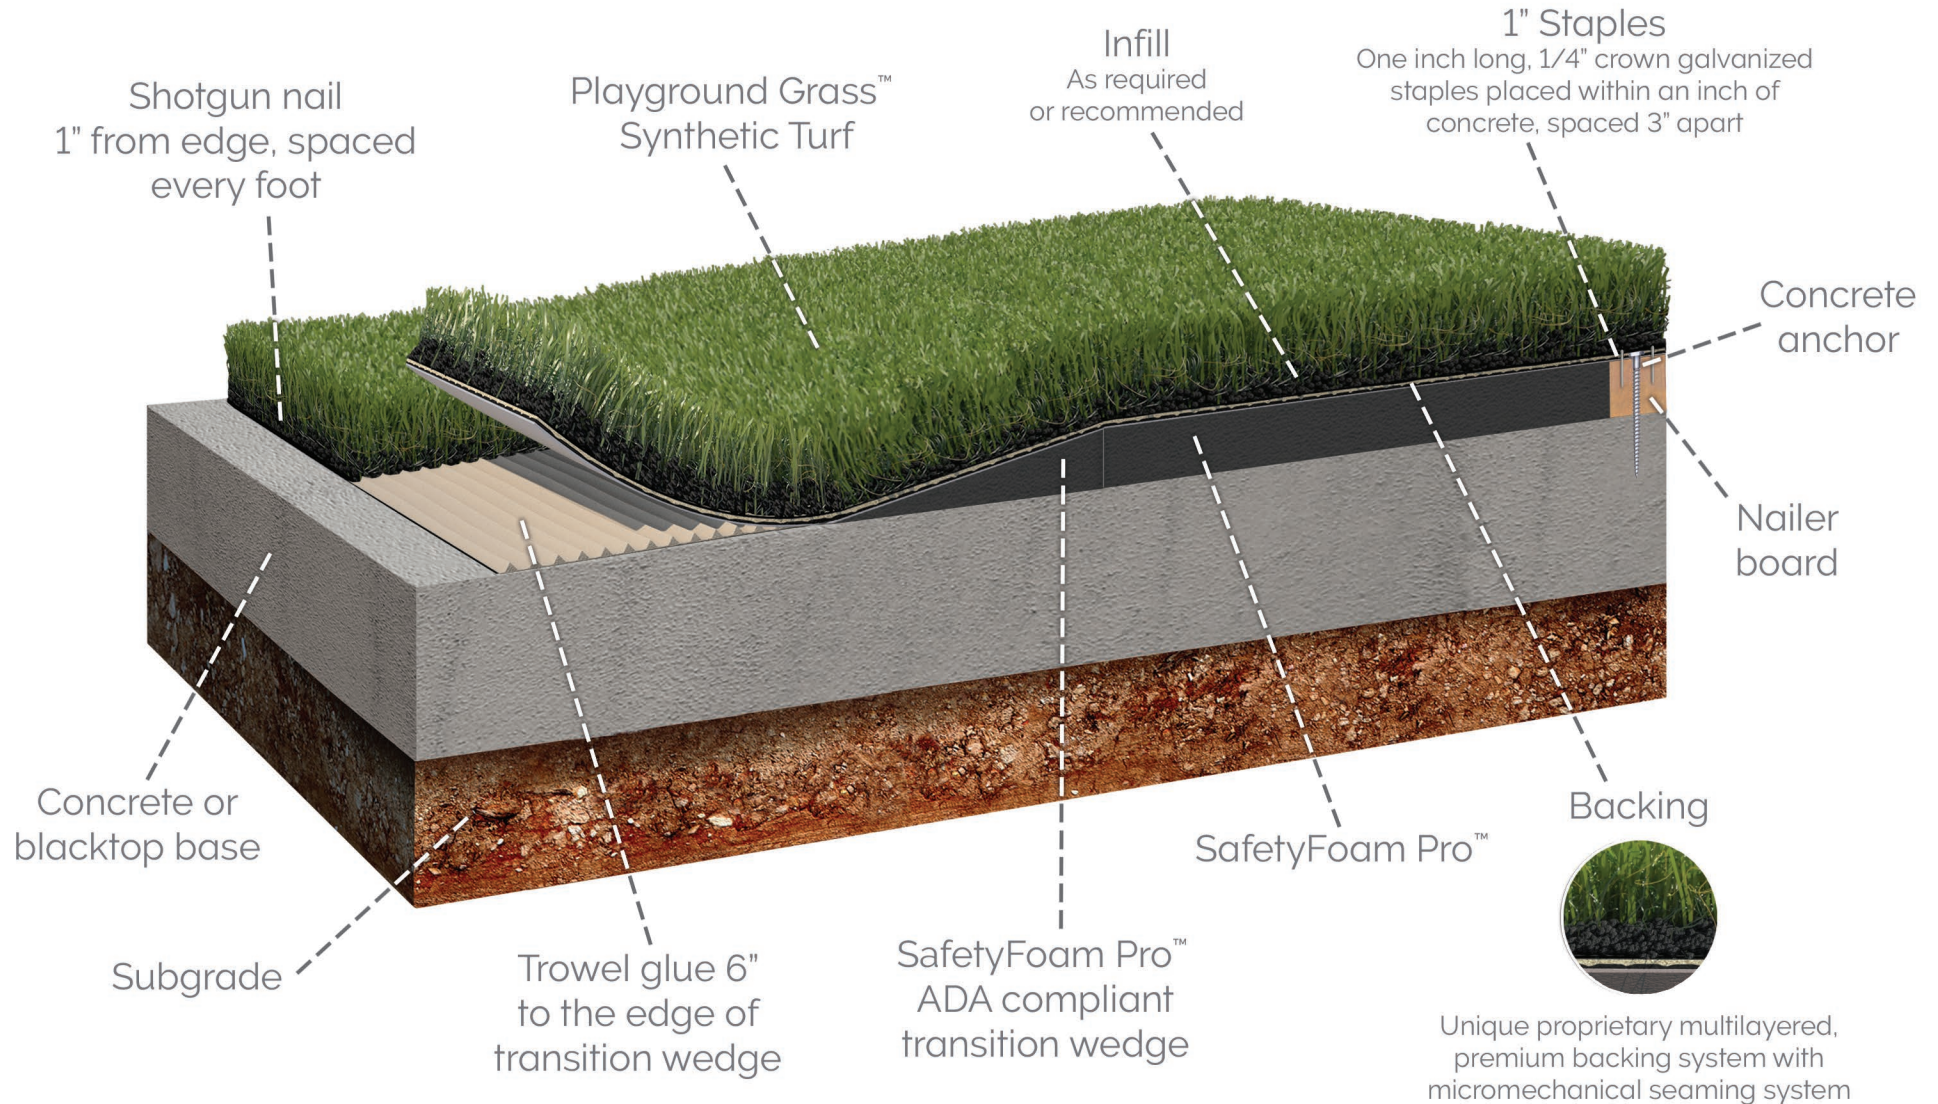

# ForeverLawn Synthetic Grass System

Installed over transition wedge with board

330.499.8873 • foreverlawn.com  
8007 Beeson St. NE, Louisville, OH 44641

microsite.caddetails.com/1148

|             |              |       |
|-------------|--------------|-------|
| By          | T. Smith     | 03/25 |
| Scale       | Not to scale |       |
| Drawing No. | M1618        |       |