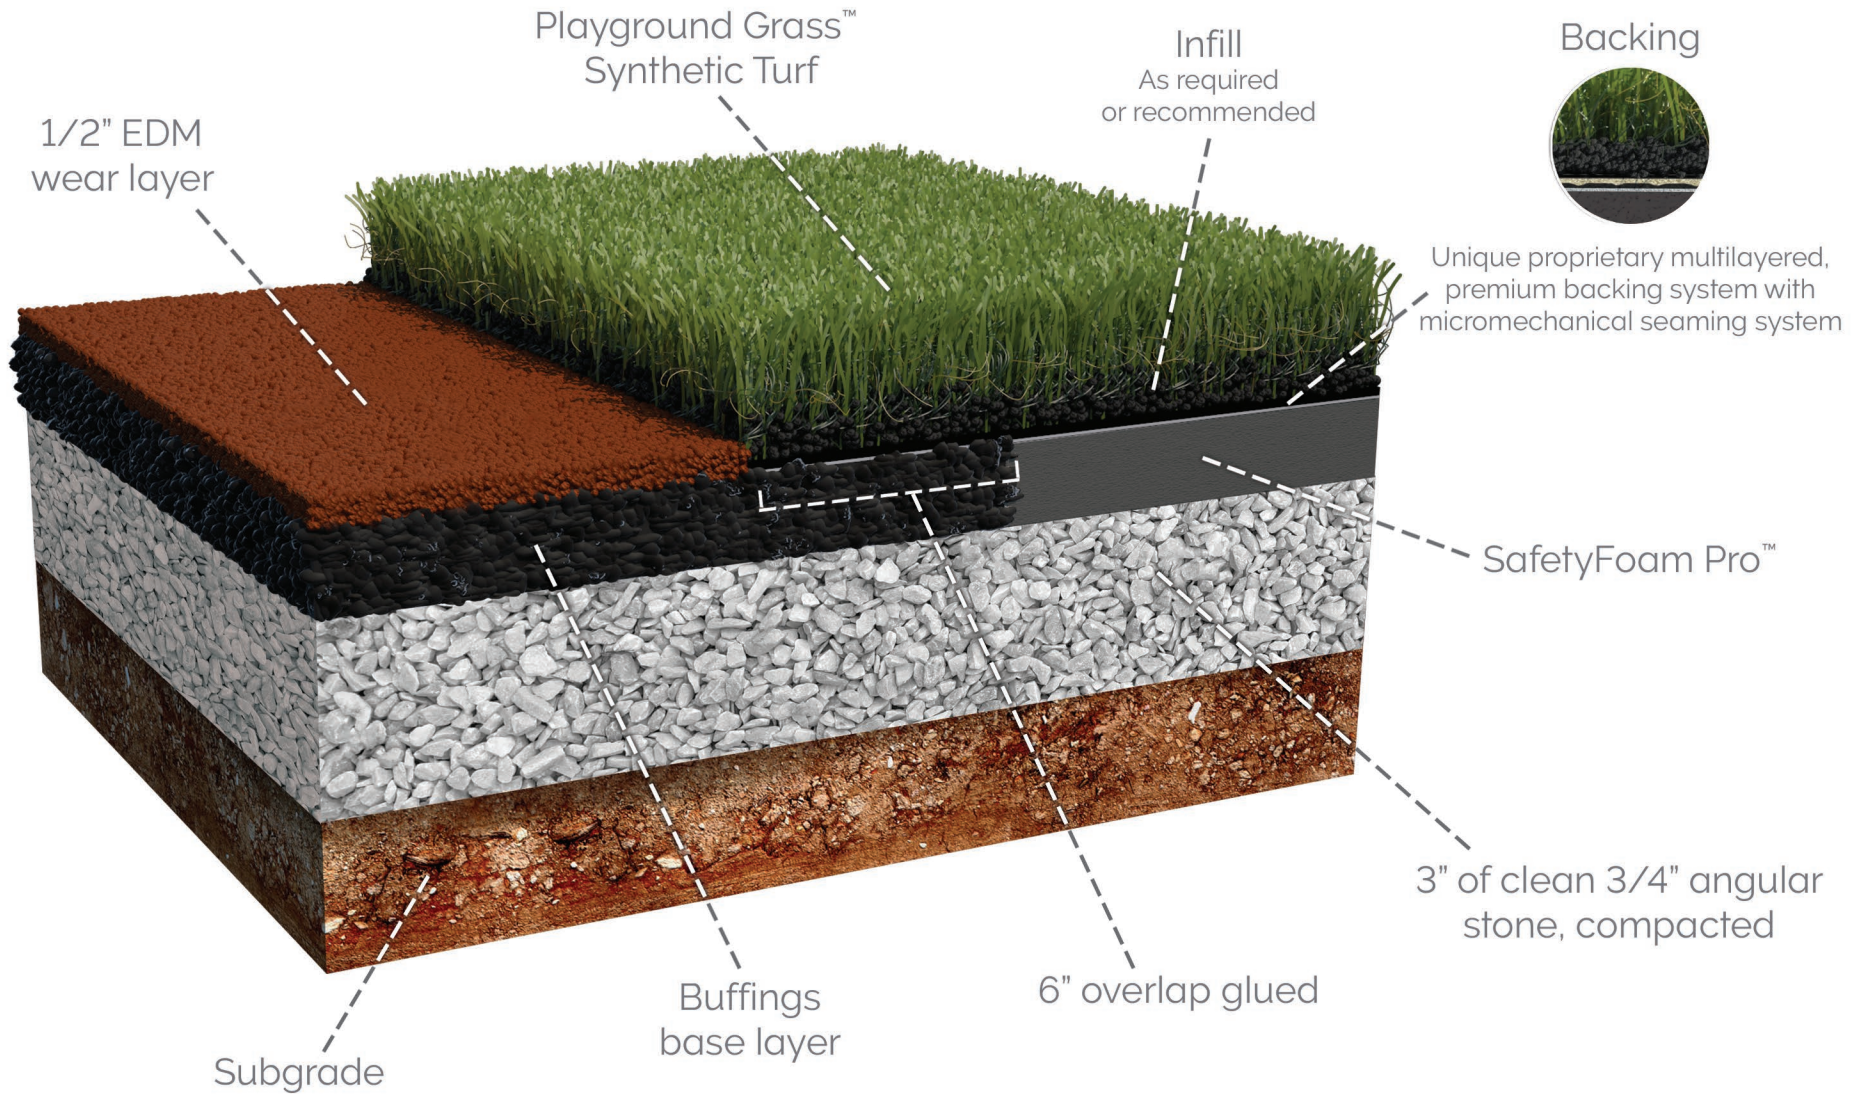

ForeverLawn Synthetic Grass System

Playground Grass to PIP transition (inside play zone)

330.499.8873 • foreverlawn.com
8007 Beeson St. NE, Louisville, OH 44641

microsite.caddetails.com/1148

By	T. Smith	03/25
Scale	Not to scale	
Drawing No.	M1347	