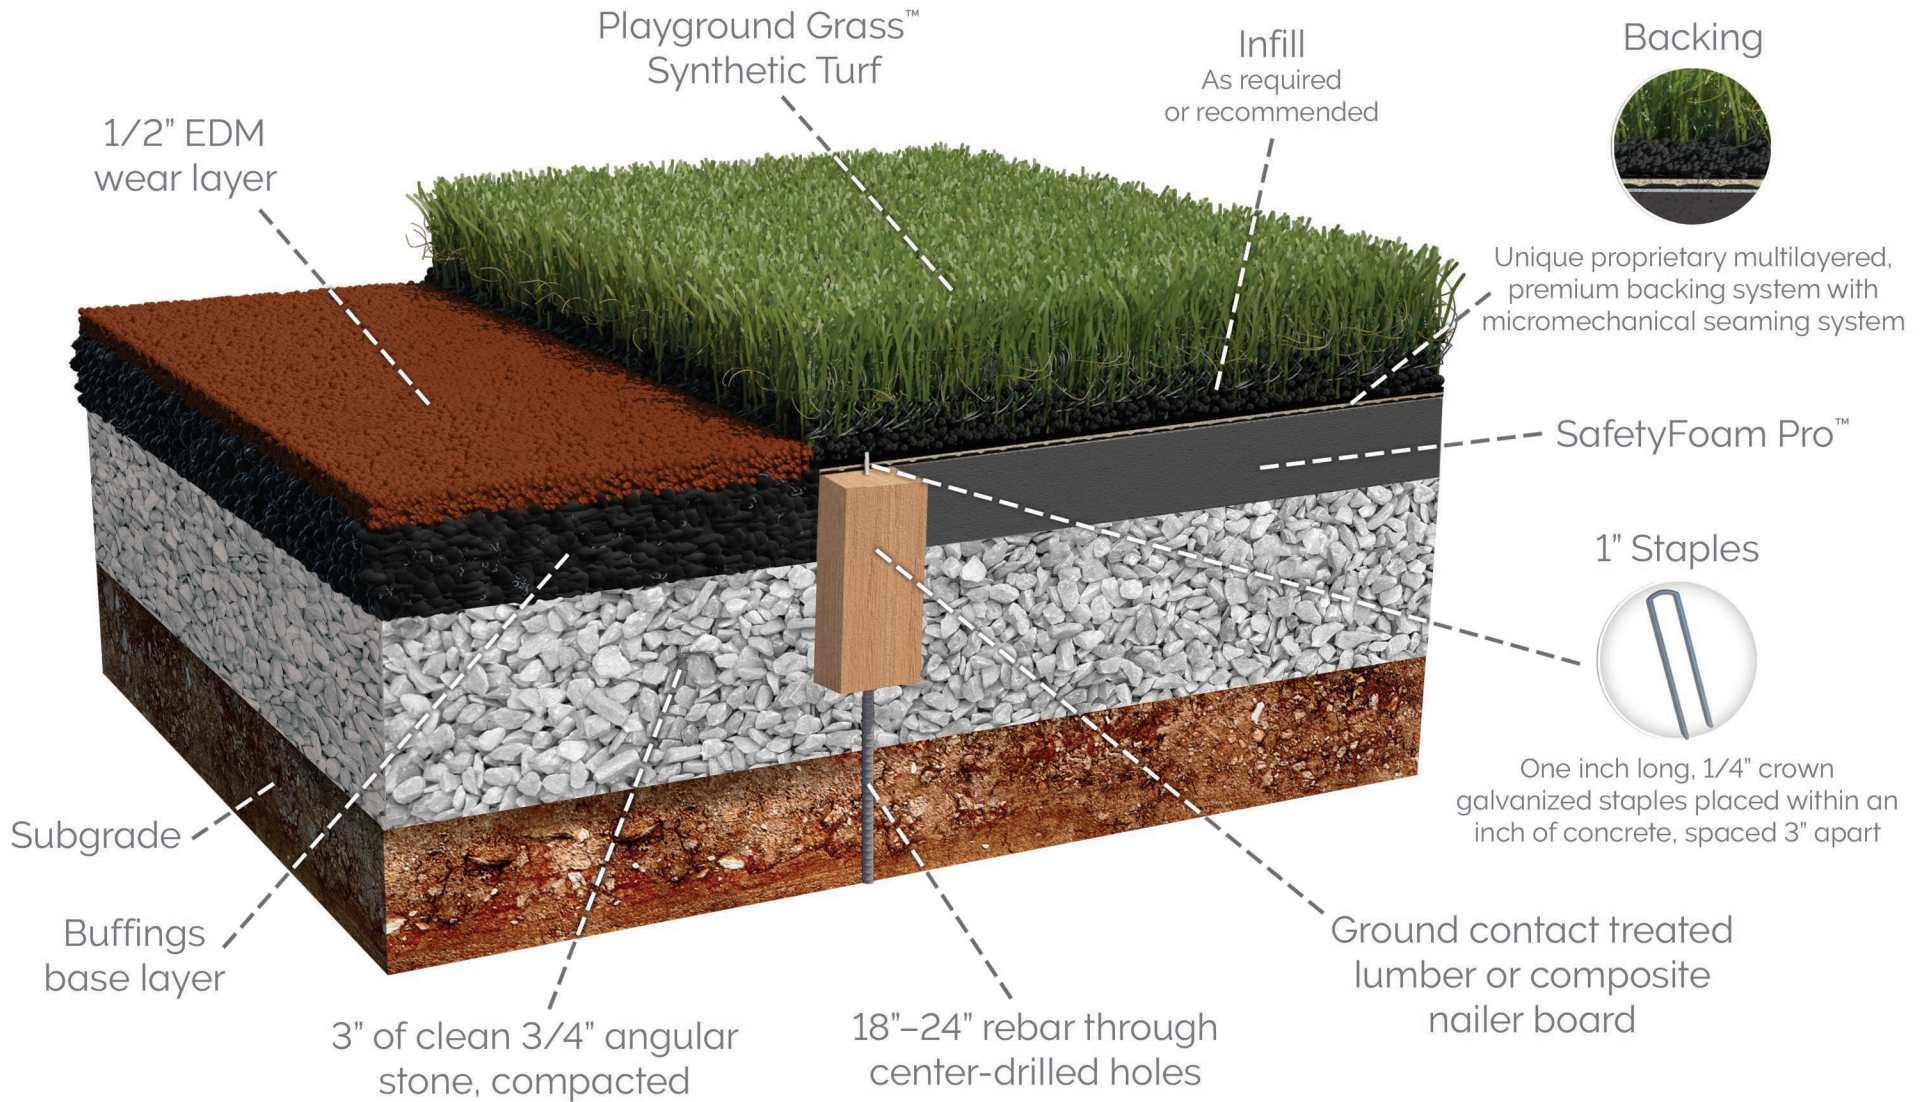

ForeverLawn Synthetic Grass System

Playground Grass to PIP transition (outside play zone)

330.499.8873 • foreverlawn.com
8007 Beeson St. NE, Louisville, OH 44641

microsite.caddetails.com/1148

By	T. Smith	03/25
Scale	Not to scale	
Drawing No.	M1349	