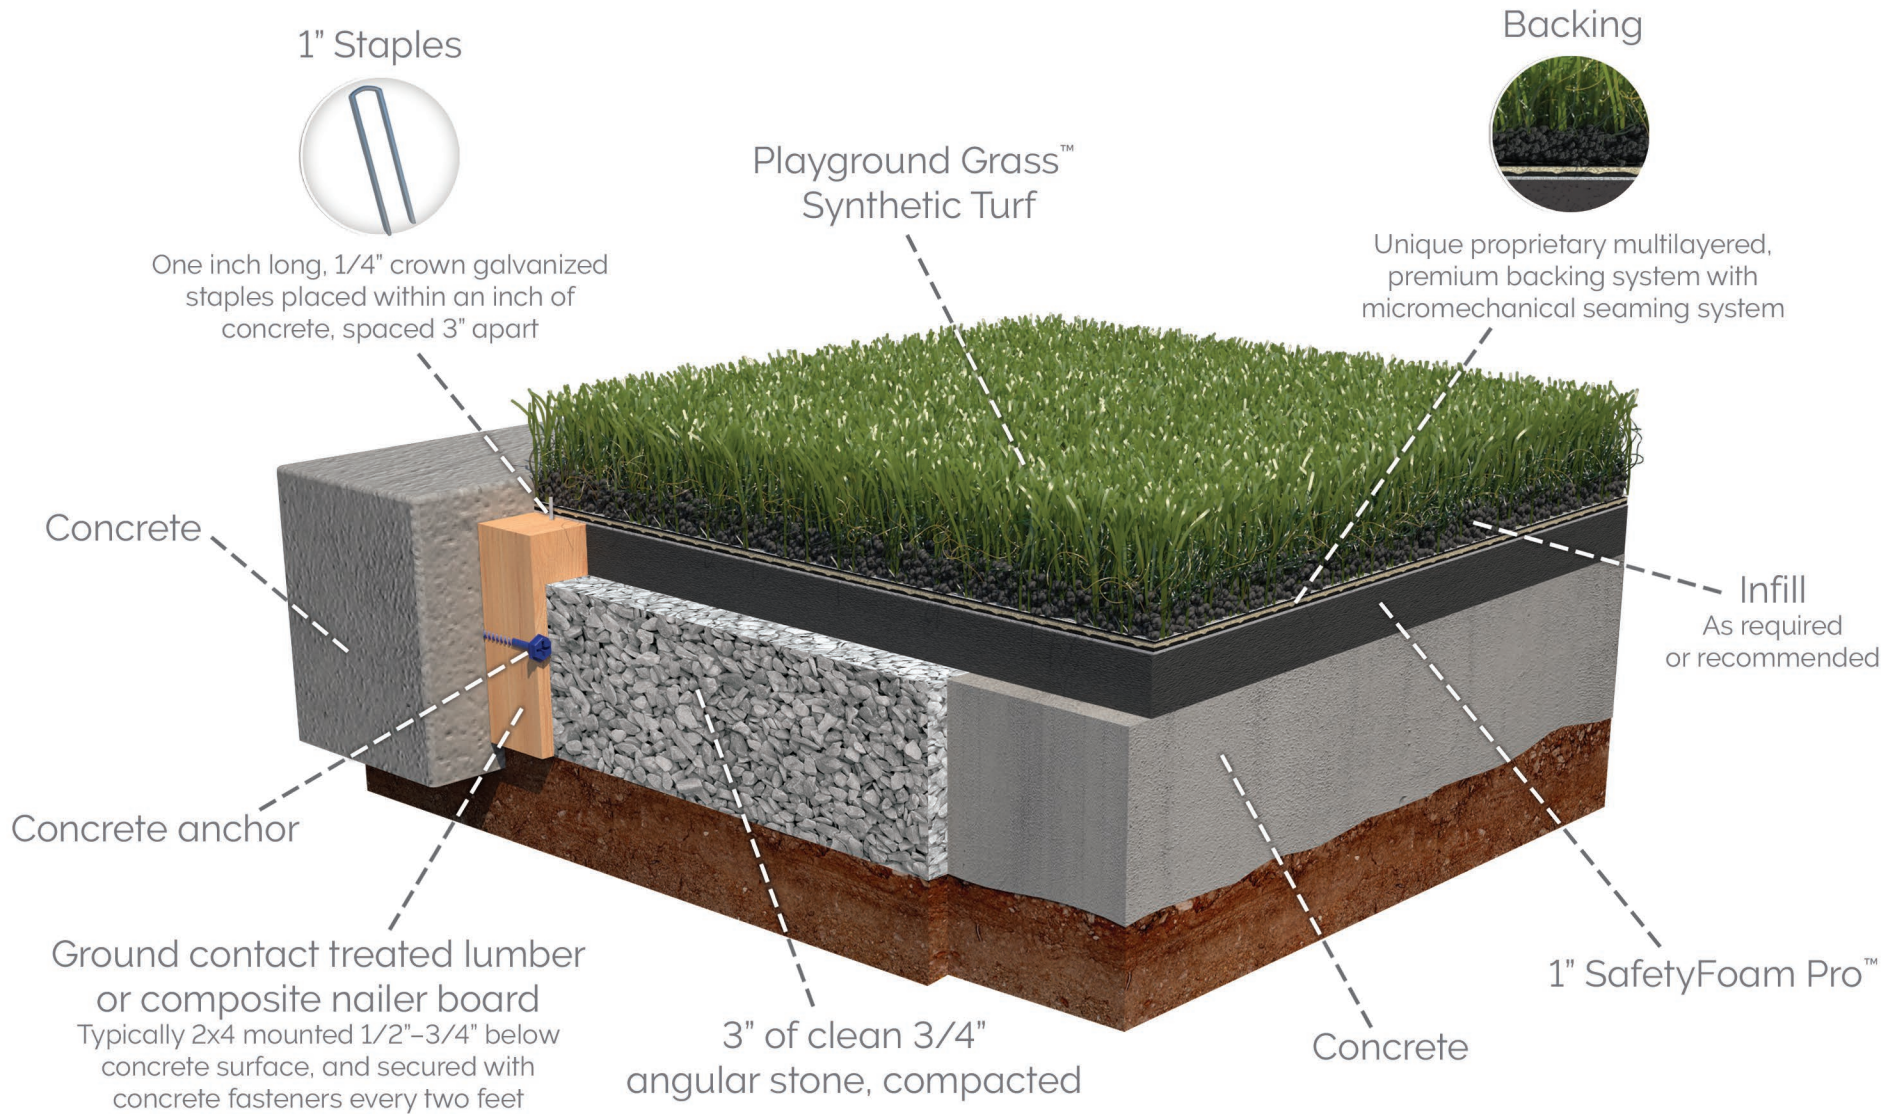

ForeverLawn Synthetic Grass System

Installed over 1" SafetyFoam Pro

330.499.8873 • foreverlawn.com
8007 Beeson St. NE, Louisville, OH 44641

microsite.caddetails.com/1148

By	T. Smith	03/25
Scale	Not to scale	
Drawing No.	M1569	