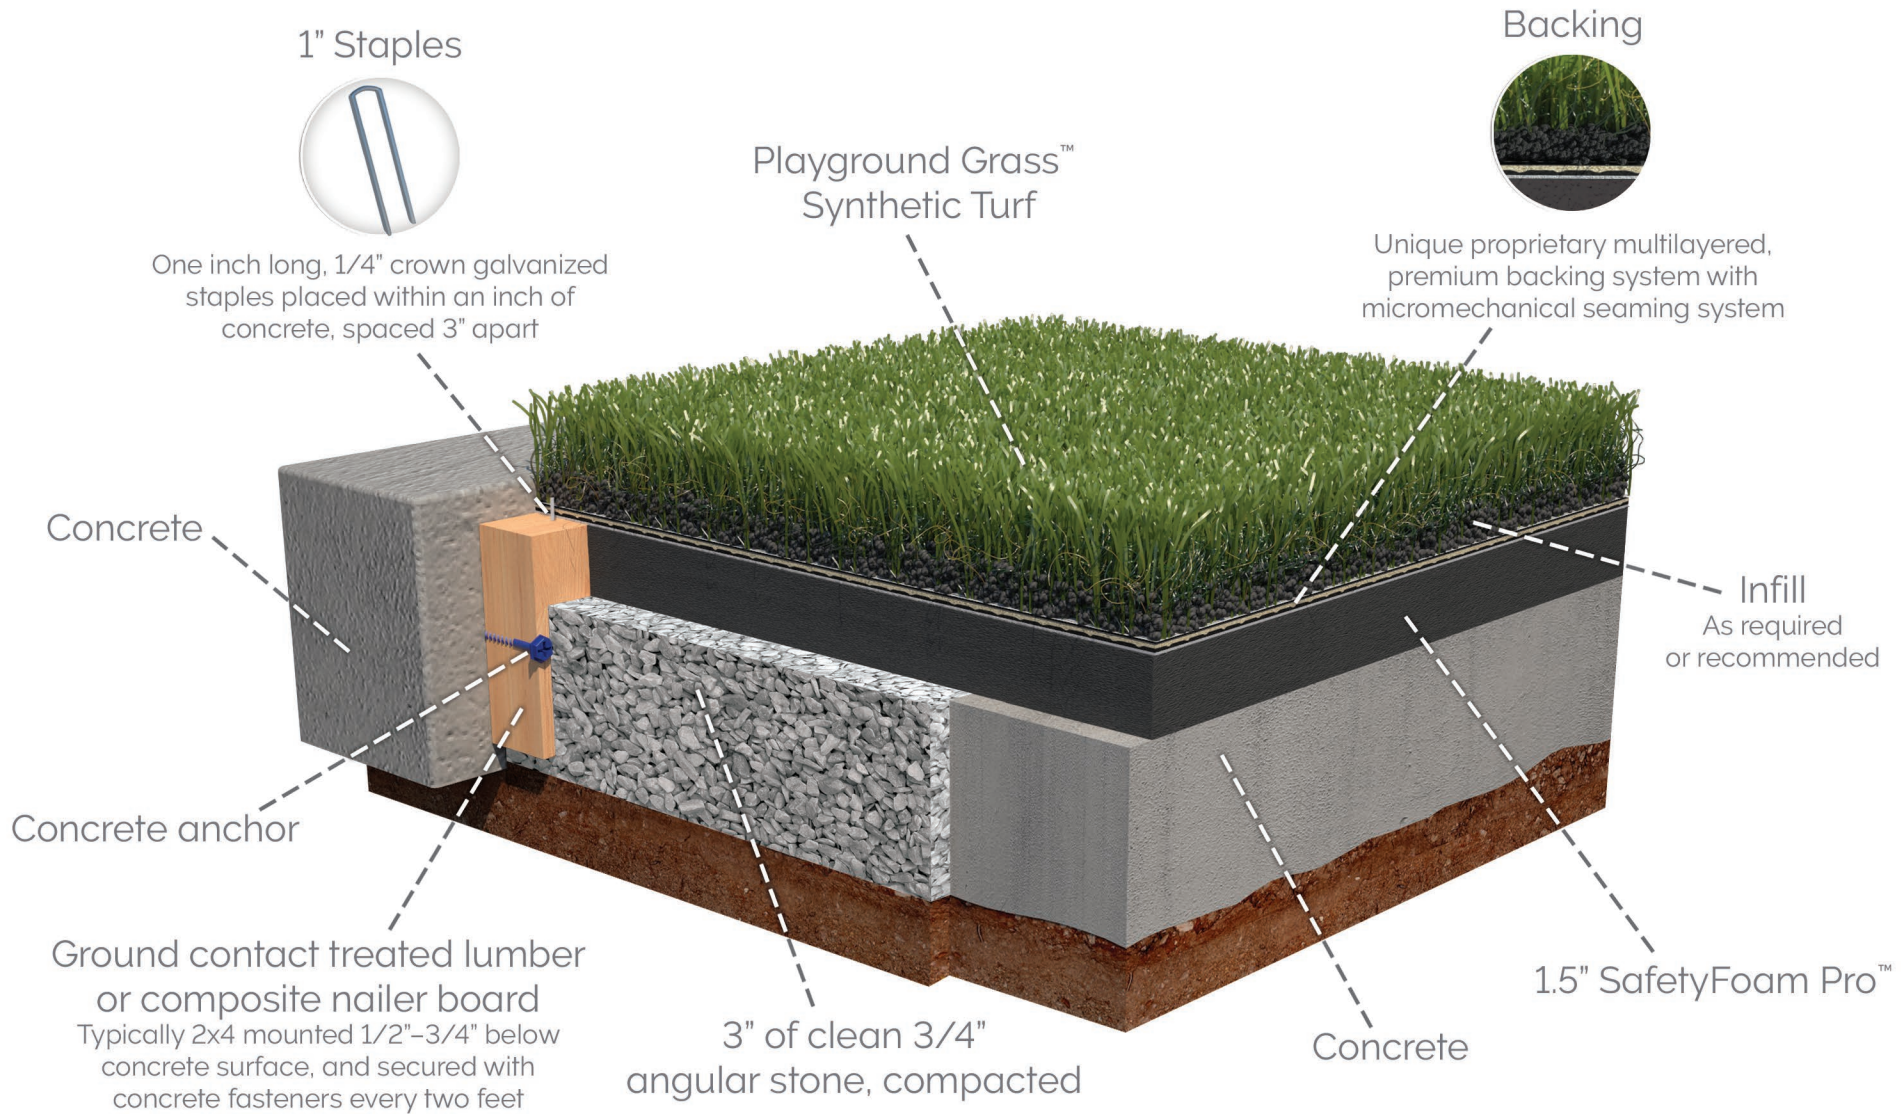

ForeverLawn Synthetic Grass System

Installed over 1.5" SafetyFoam Pro

330.499.8873 • foreverlawn.com
8007 Beeson St. NE, Louisville, OH 44641

microsite.caddetails.com/1148

By	T. Smith	03/25
Scale	Not to scale	
Drawing No.	M1348	