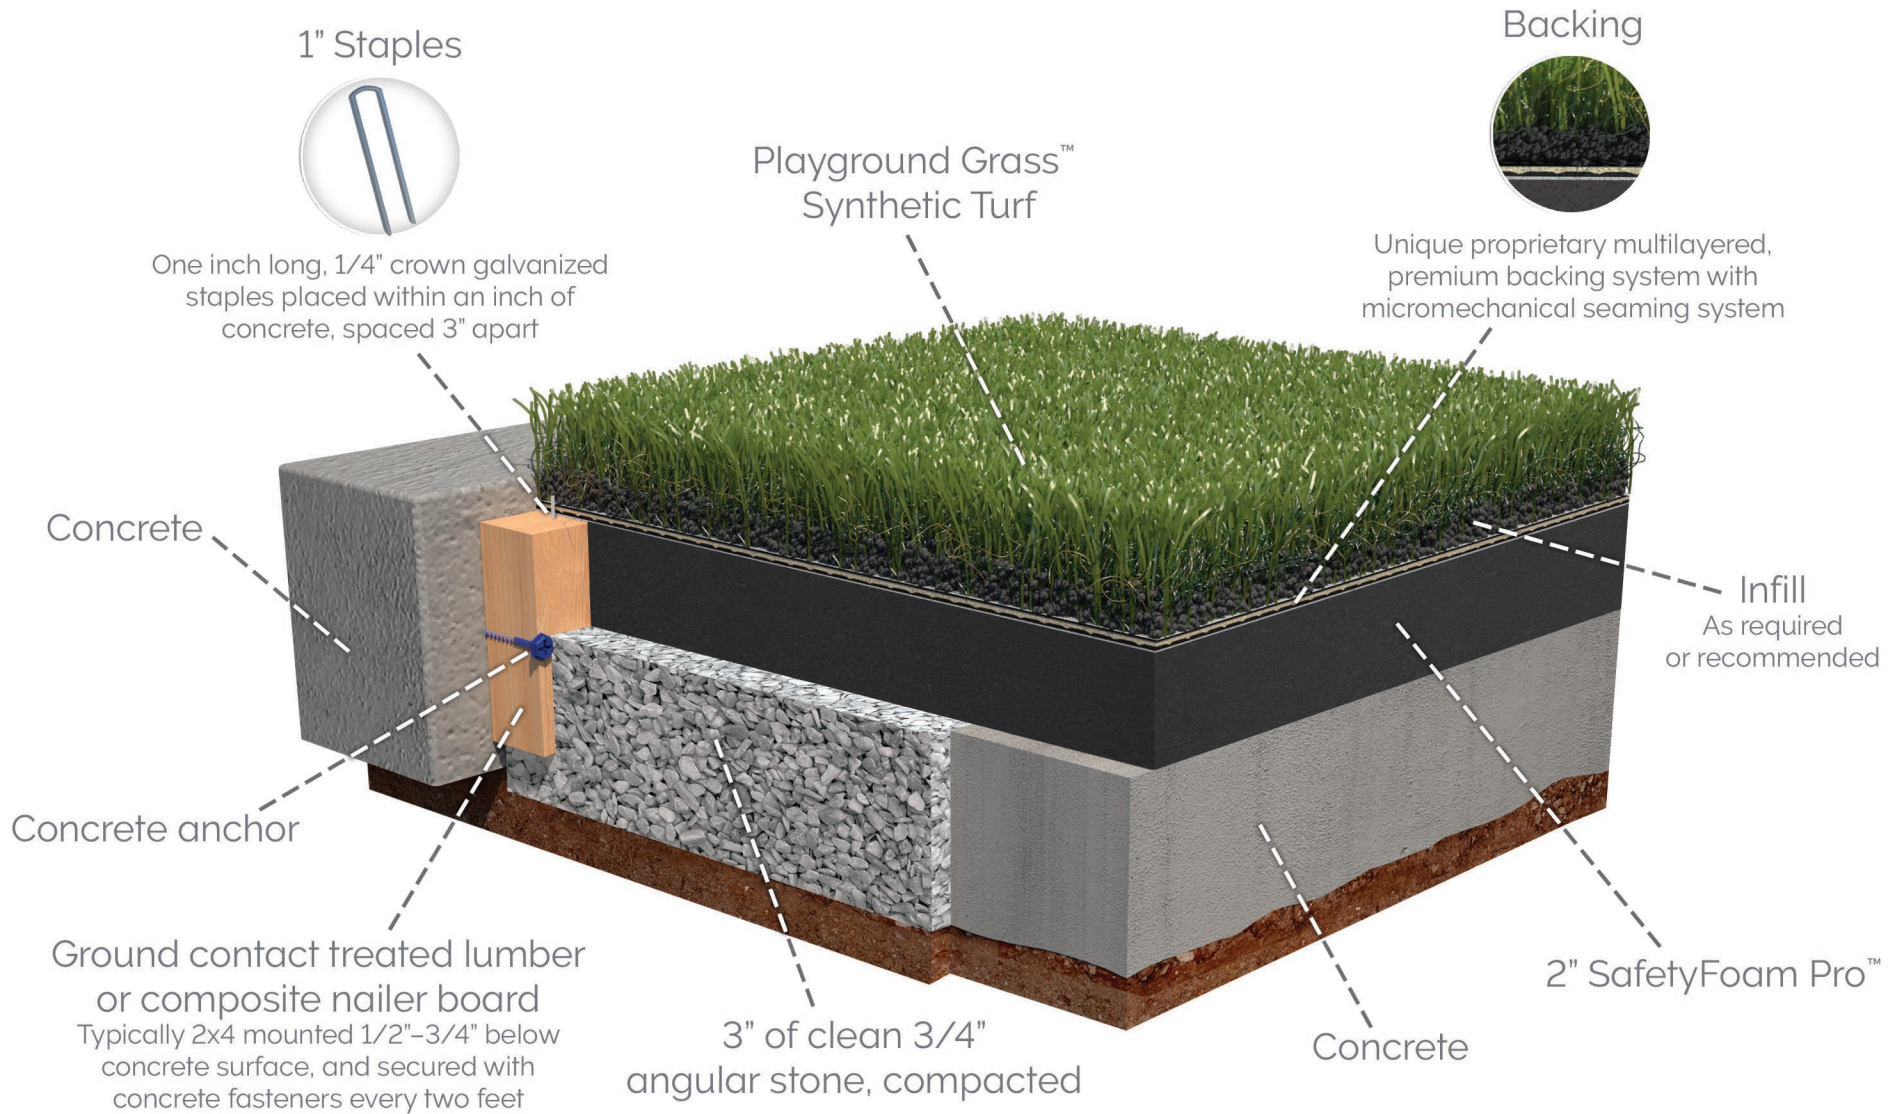

# ForeverLawn Synthetic Grass System

Installed over 2" SafetyFoam Pro

330.499.8873 • foreverlawn.com  
8007 Beeson St. NE, Louisville, OH 44641

microsite.caddetails.com/1148

By	T. Smith	03/25
Scale	Not to scale	
Drawing No.	M1352	