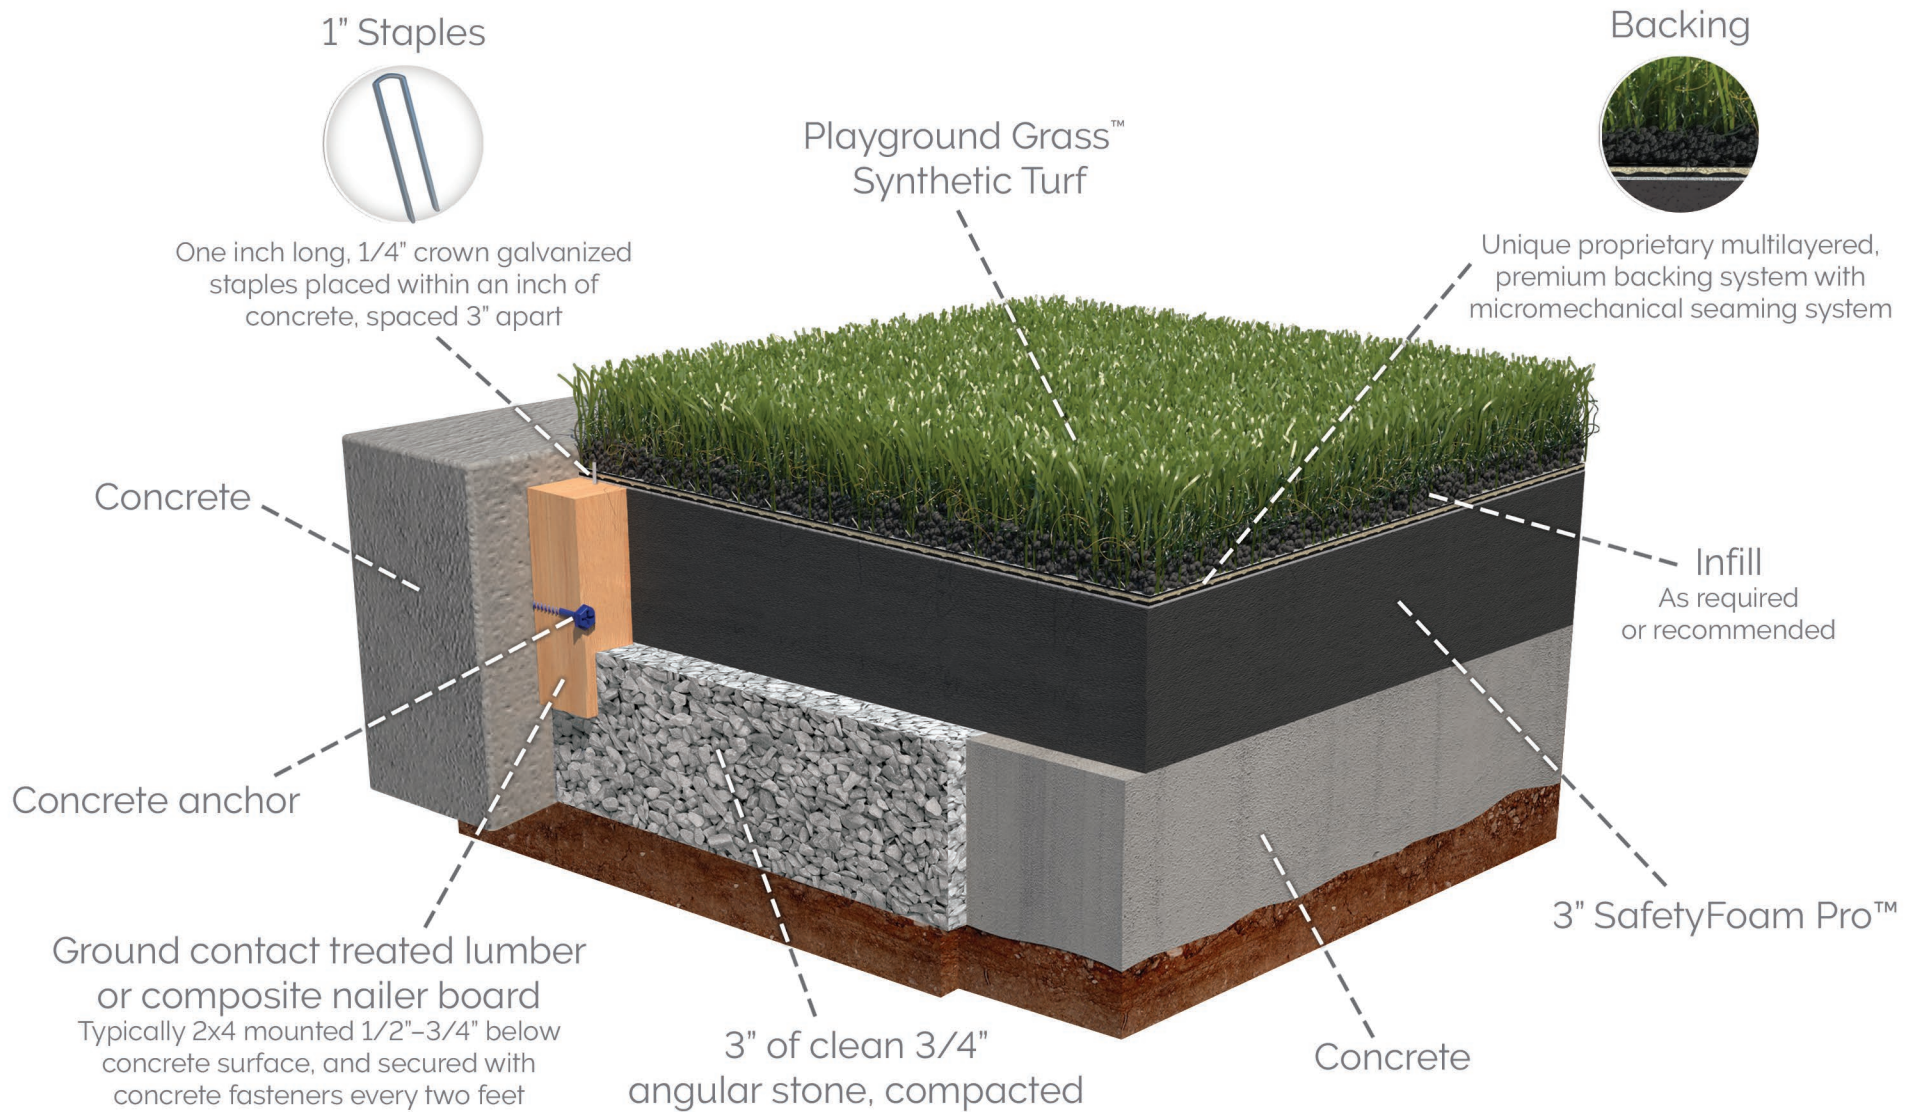

ForeverLawn Synthetic Grass System

Installed over 3" SafetyFoil Pro

330.499.8873 • foreverlawn.com
8007 Beeson St. NE, Louisville, OH 44641

microsite.caddetails.com/1148

By	T. Smith	03/25
Scale	Not to scale	
Drawing No.	M1381	