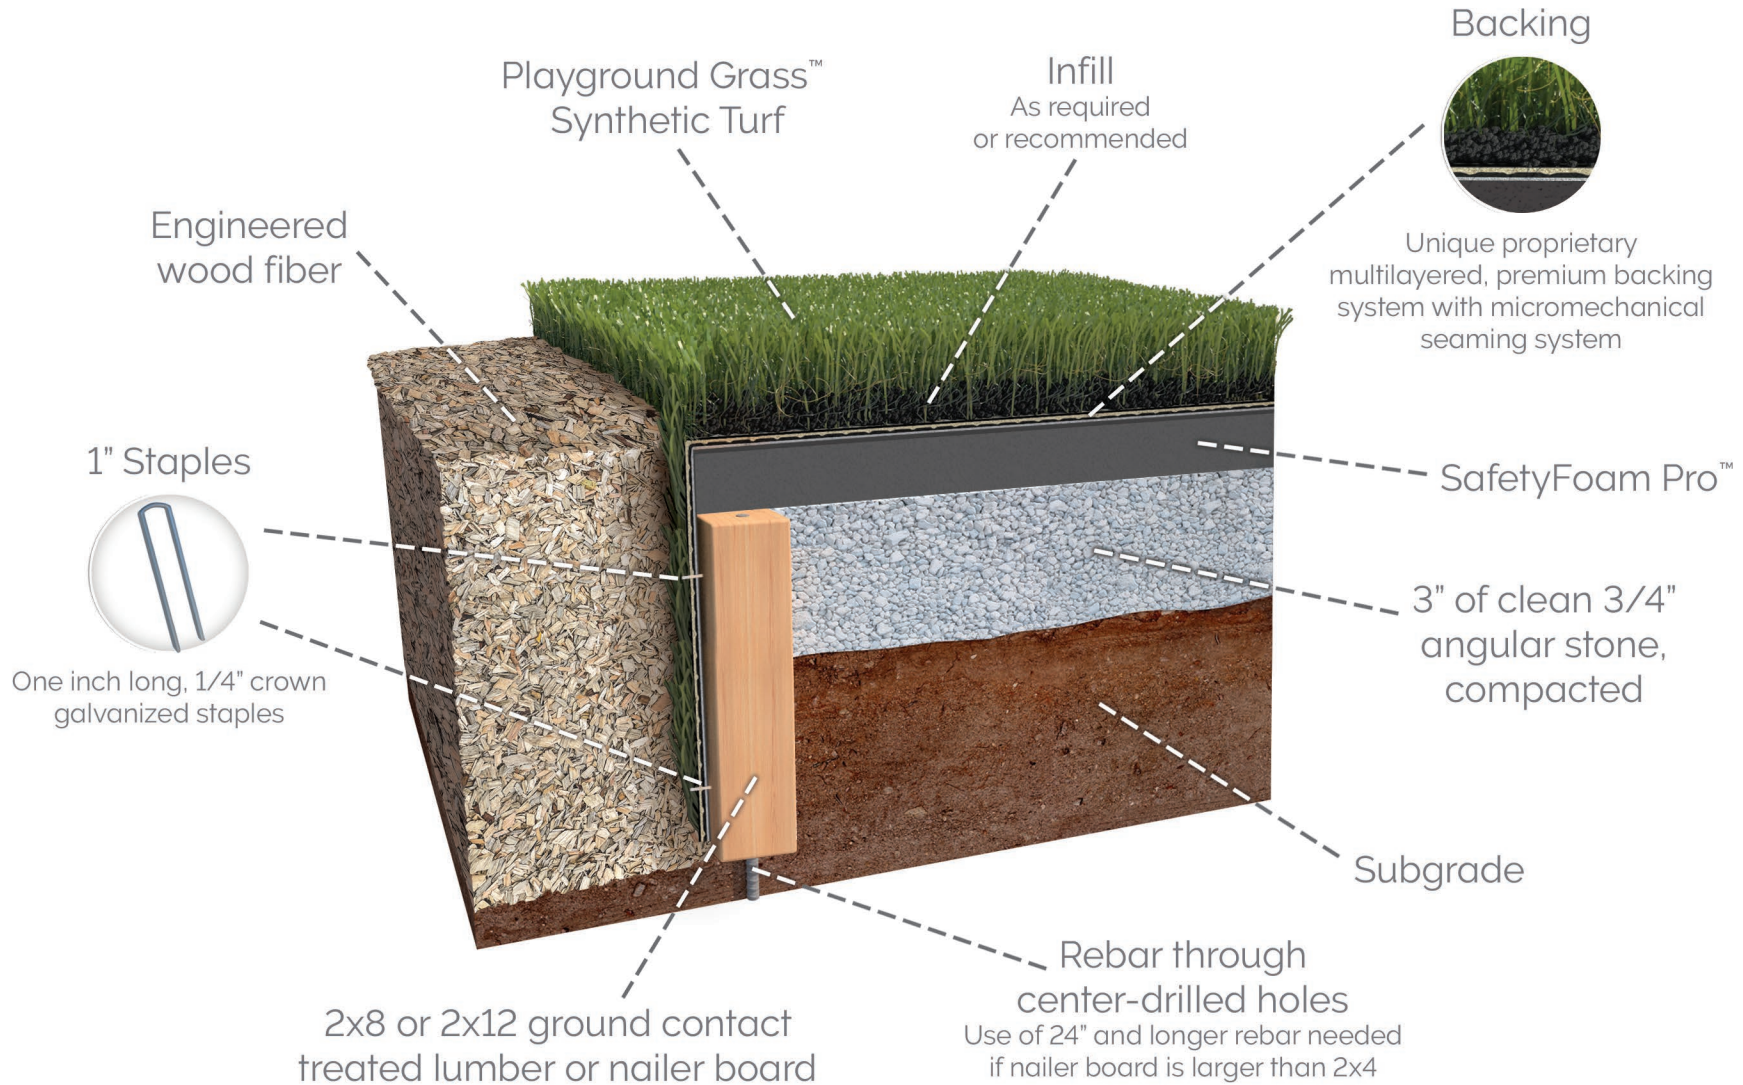

# ForeverLawn Synthetic Grass System

Installed over SafetyFoam Pro and aggregate near engineered wood fiber

330.499.8873 • foreverlawn.com  
8007 Beeson St. NE, Louisville, OH 44641

[microsite.caddetails.com/1148](https://microsite.caddetails.com/1148)

By	T. Smith	03/25
Scale	Not to scale	
Drawing No.	M1626	