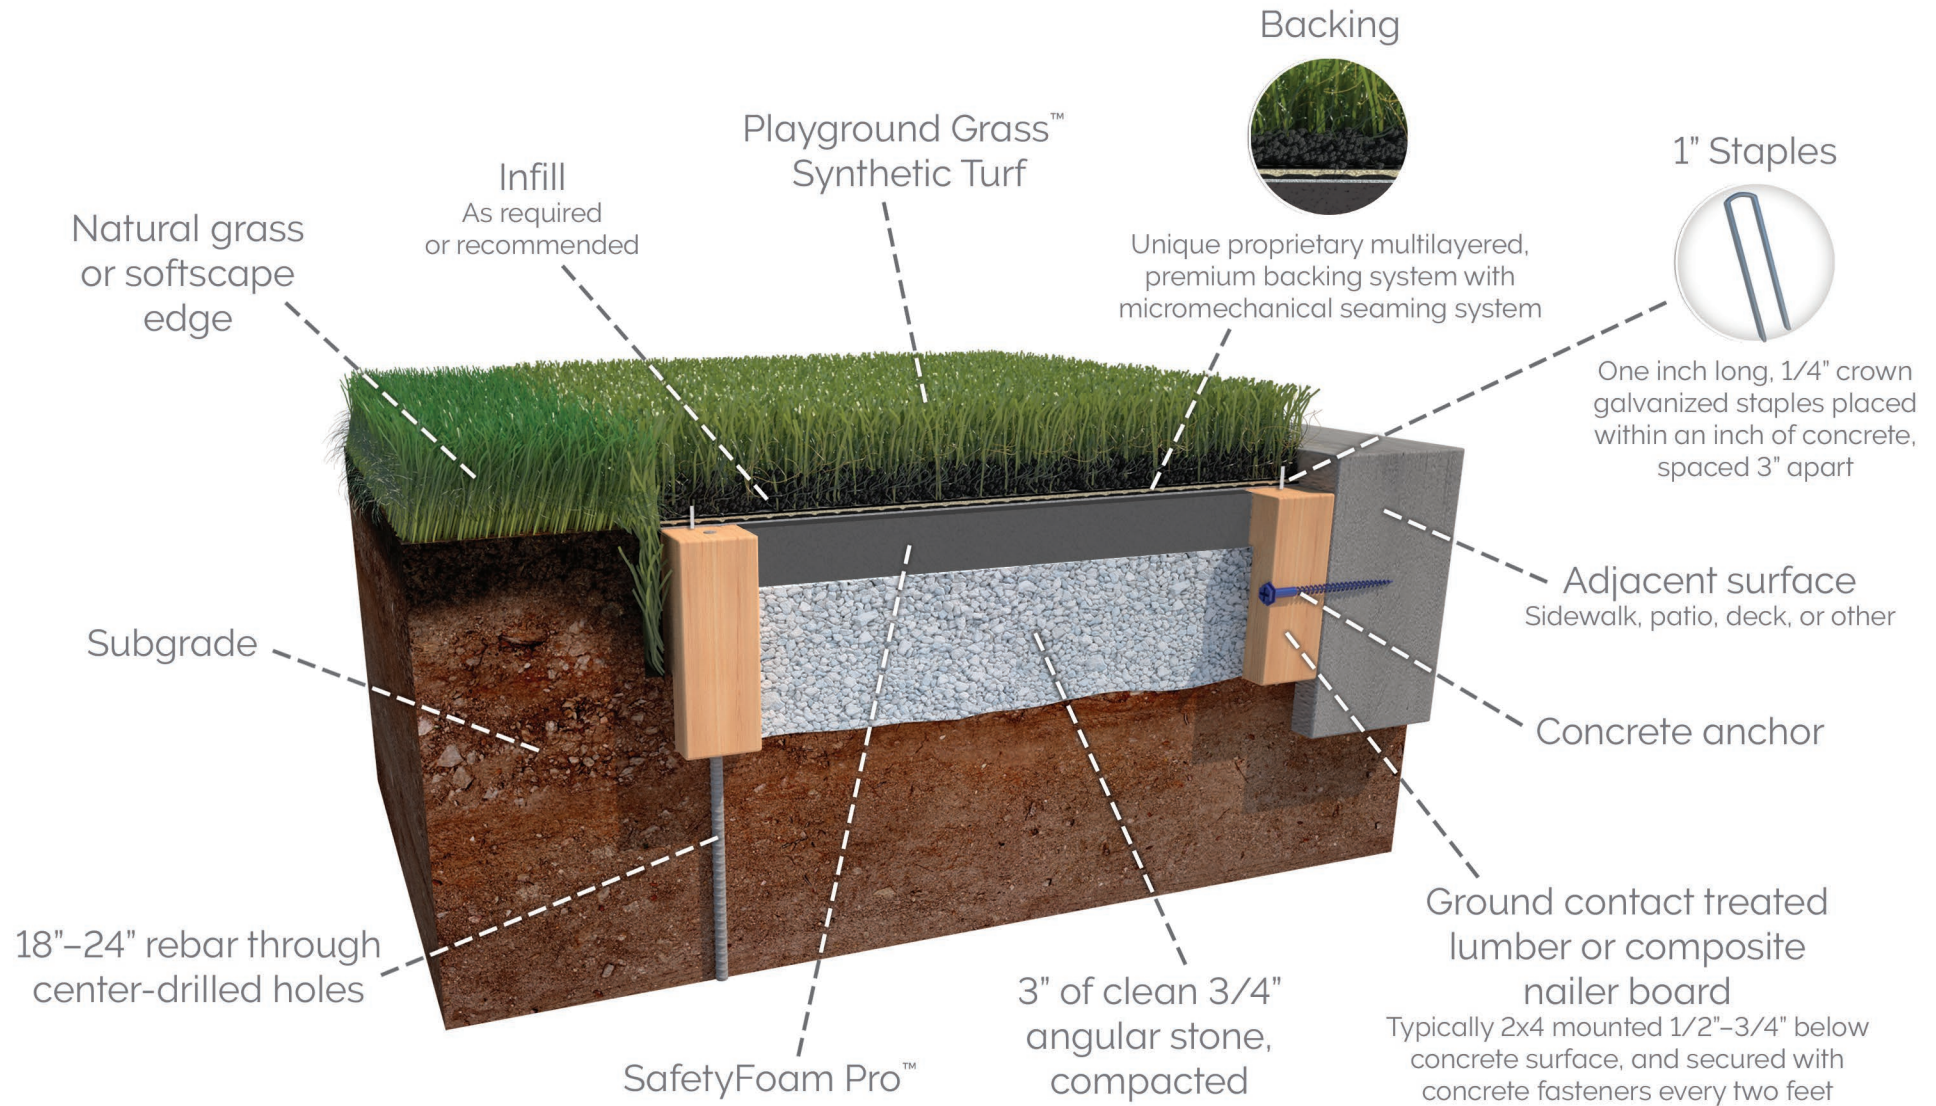

ForeverLawn Synthetic Grass System

Installed over SafetyFoil Pro and aggregate

330.499.8873 • foreverlawn.com
8007 Beeson St. NE, Louisville, OH 44641

microsite.caddetails.com/1148

By	T. Smith	03/25
Scale	Not to scale	
Drawing No.	M1461	