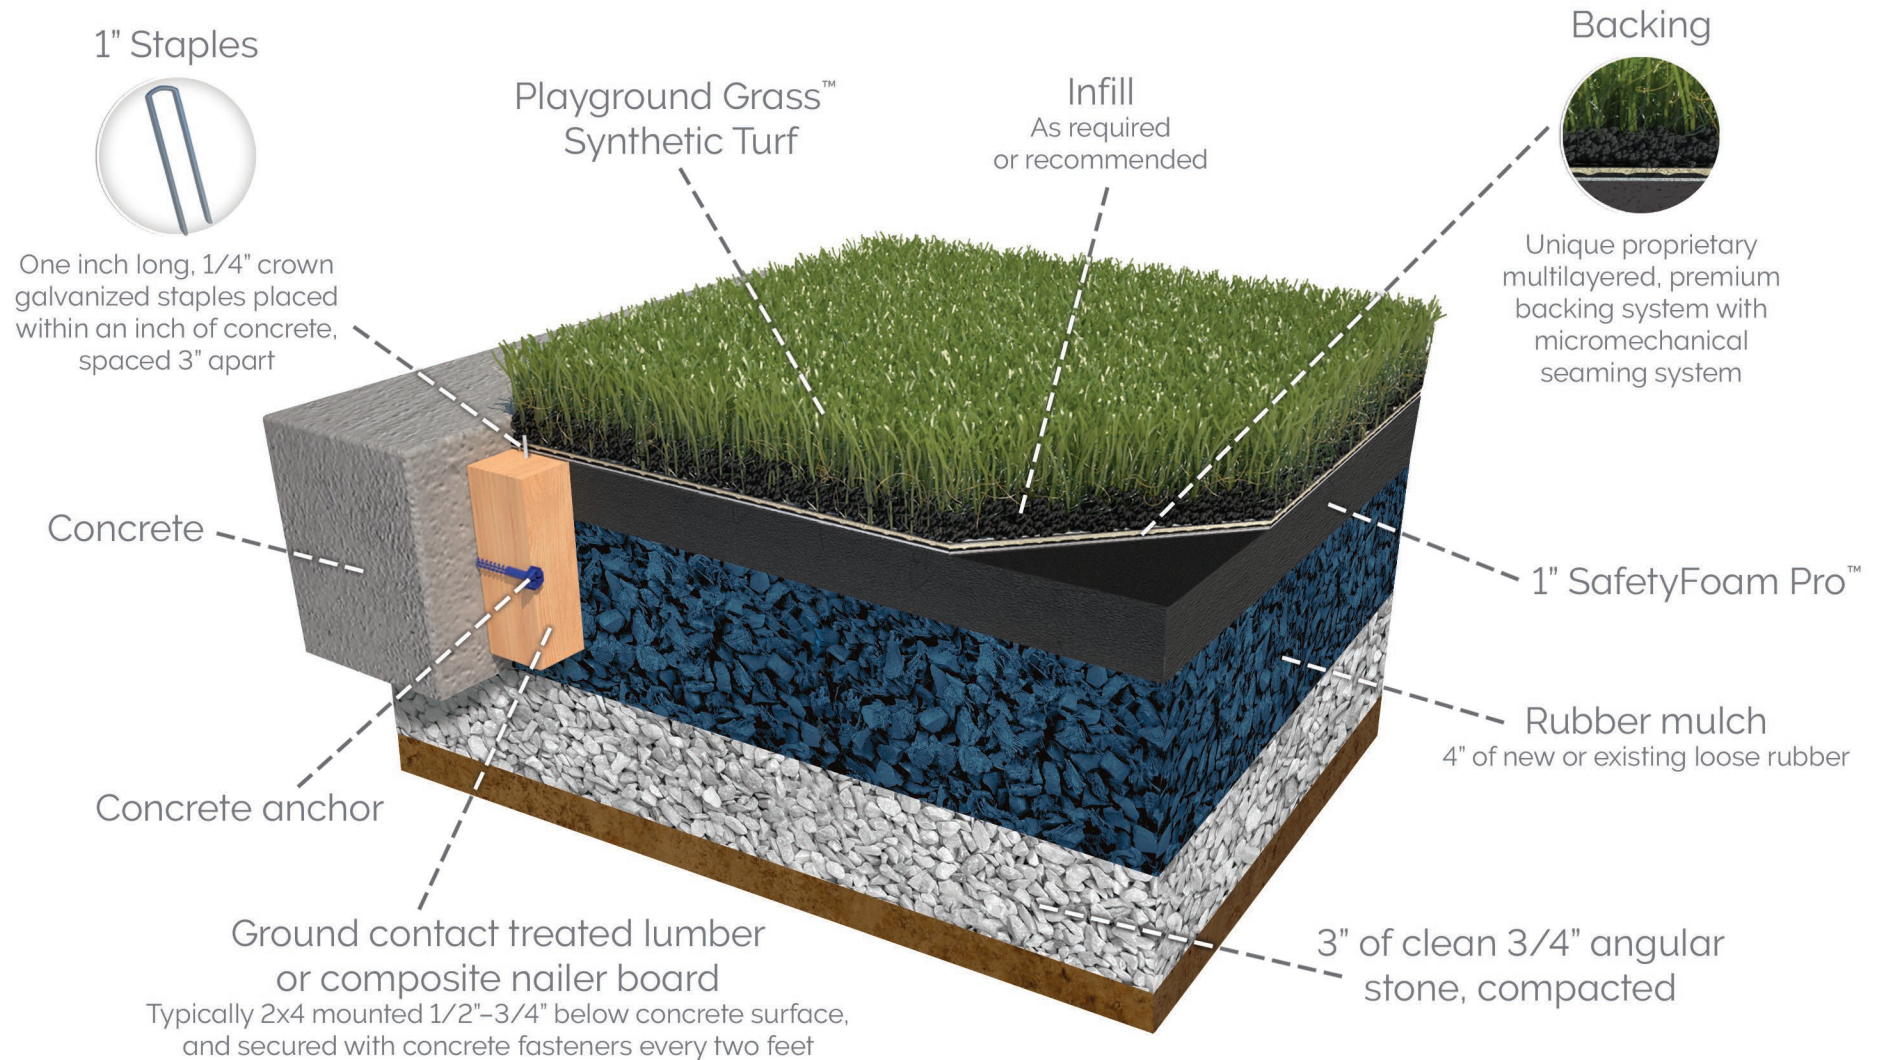

# ForeverLawn Synthetic Grass System

12' fall zone with rubber mulch play surface

330.499.8873 • foreverlawn.com  
8007 Beeson St. NE, Louisville, OH 44641

[microsite.caddetails.com/1148](https://microsite.caddetails.com/1148)

By	T. Smith	03/25
Scale	Not to scale	
Drawing No.	M1803	