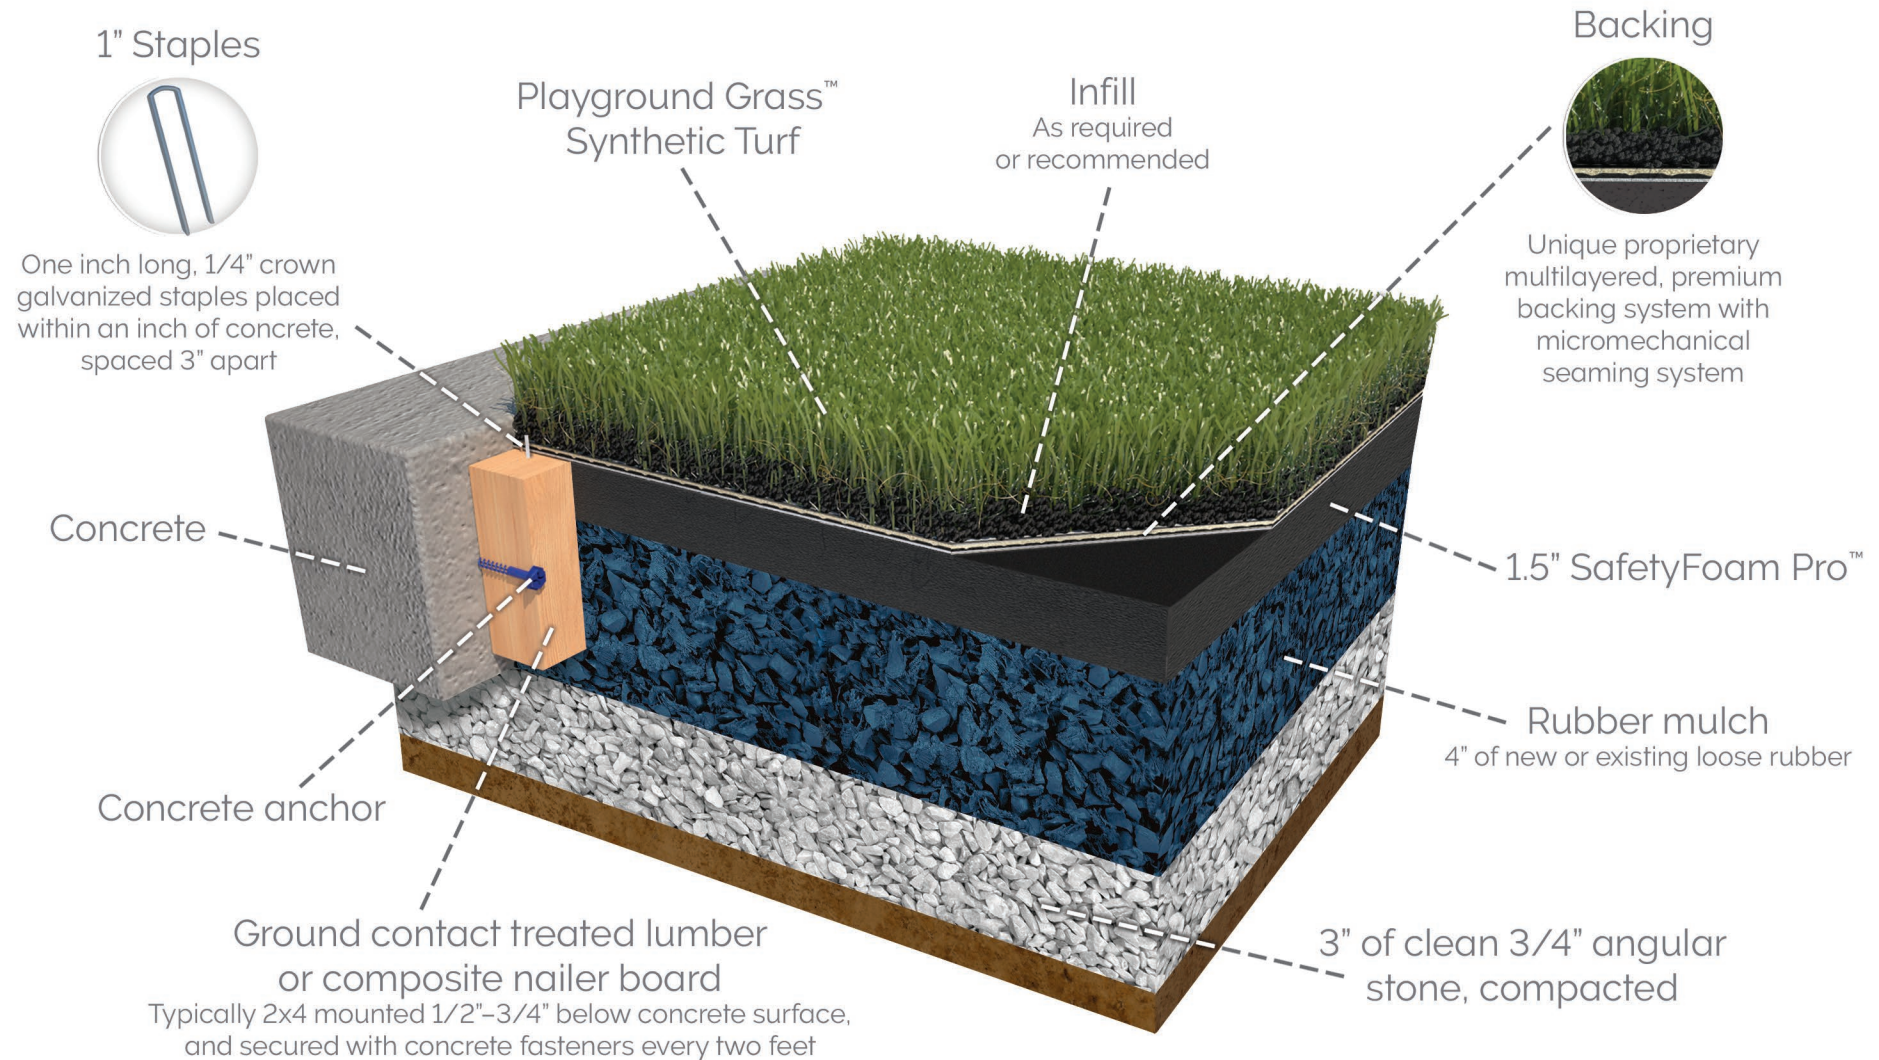

ForeverLawn Synthetic Grass System

13' fall zone with rubber mulch play surface

330.499.8873 • foreverlawn.com
8007 Beeson St. NE, Louisville, OH 44641

microsite.caddetails.com/1148

By	T. Smith	03/25
Scale	Not to scale	
Drawing No.	M1781	