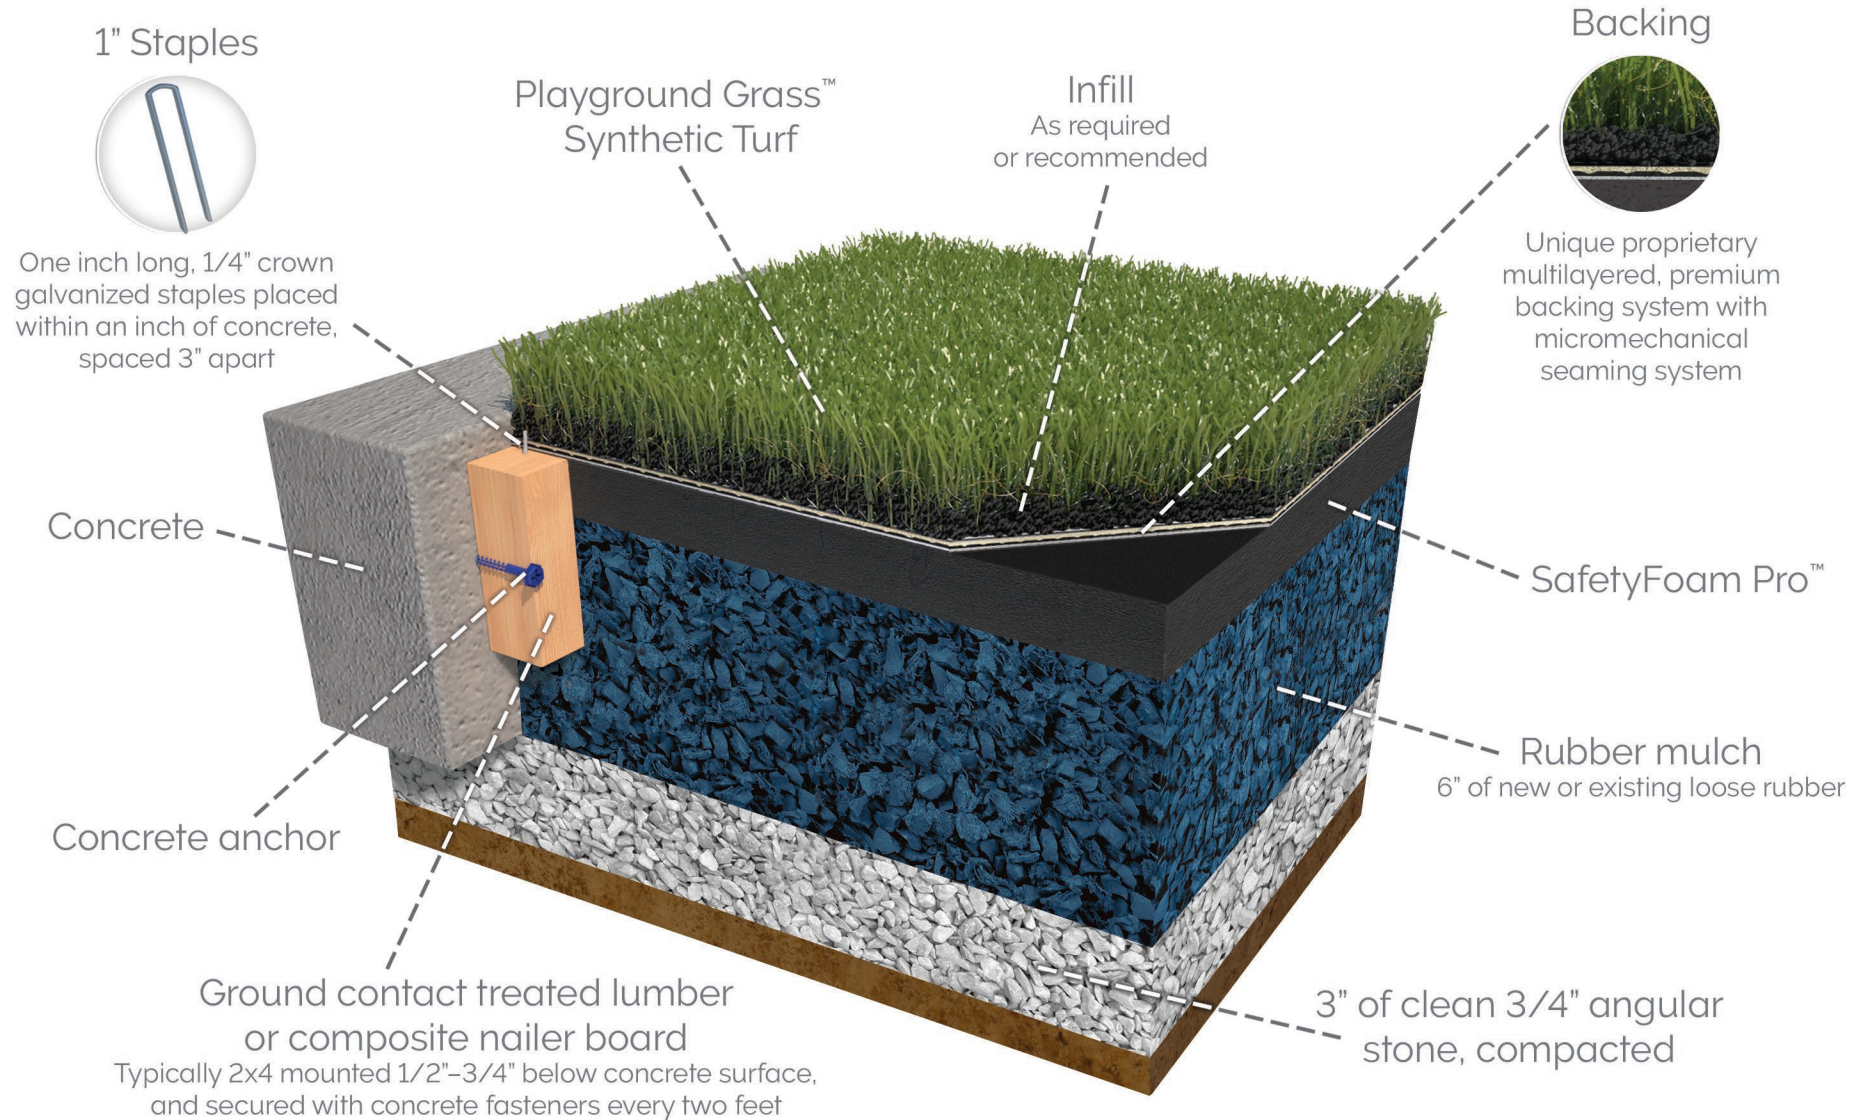

ForeverLawn Synthetic Grass System

15' fall zone with rubber mulch play surface

330.499.8873 • foreverlawn.com
8007 Beeson St. NE, Louisville, OH 44641

microsite.caddetails.com/1148

By	T. Smith	03/25
Scale	Not to scale	
Drawing No.	M1376	