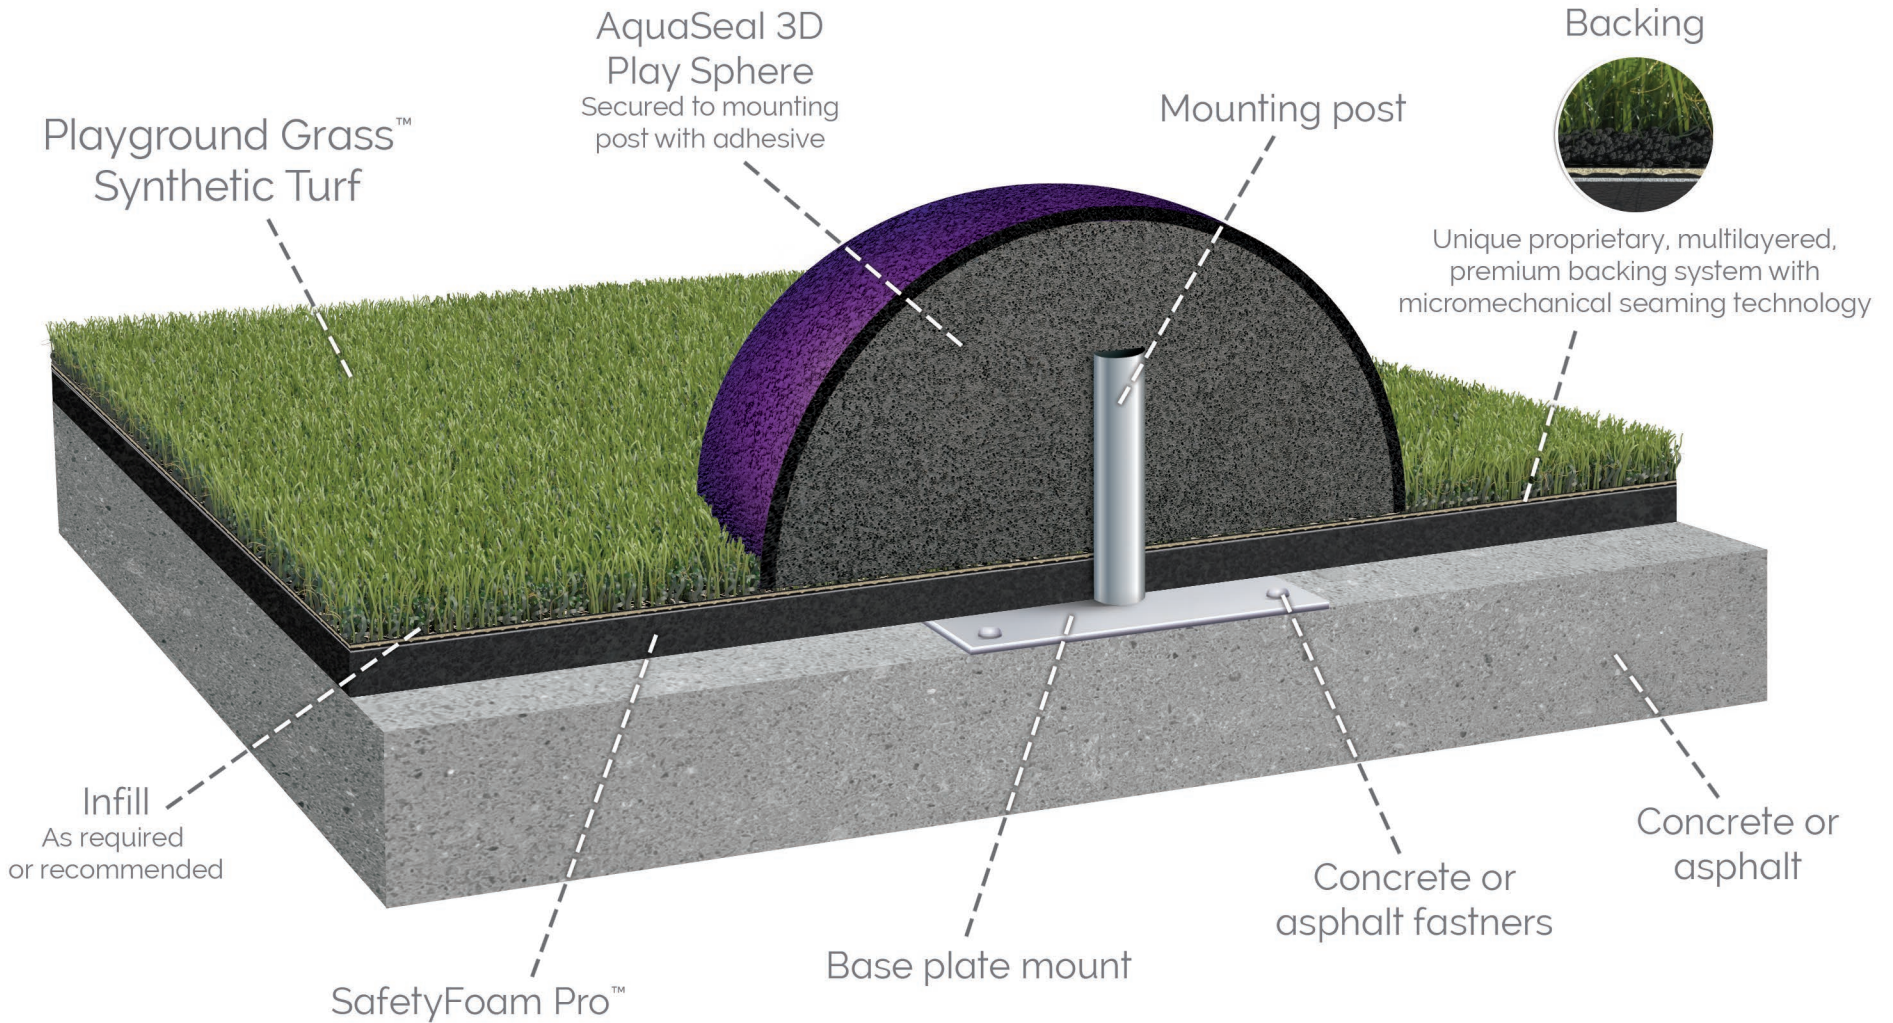

# Playground Grass System

AquaSeal 3D Play Half-Sphere installed over foam and concrete

NOTE: AquaSeal 3D Play Half Sphere is not a ForeverLawn product. Sphere, base plate mount, and adhesive must be purchased from the manufacturer.