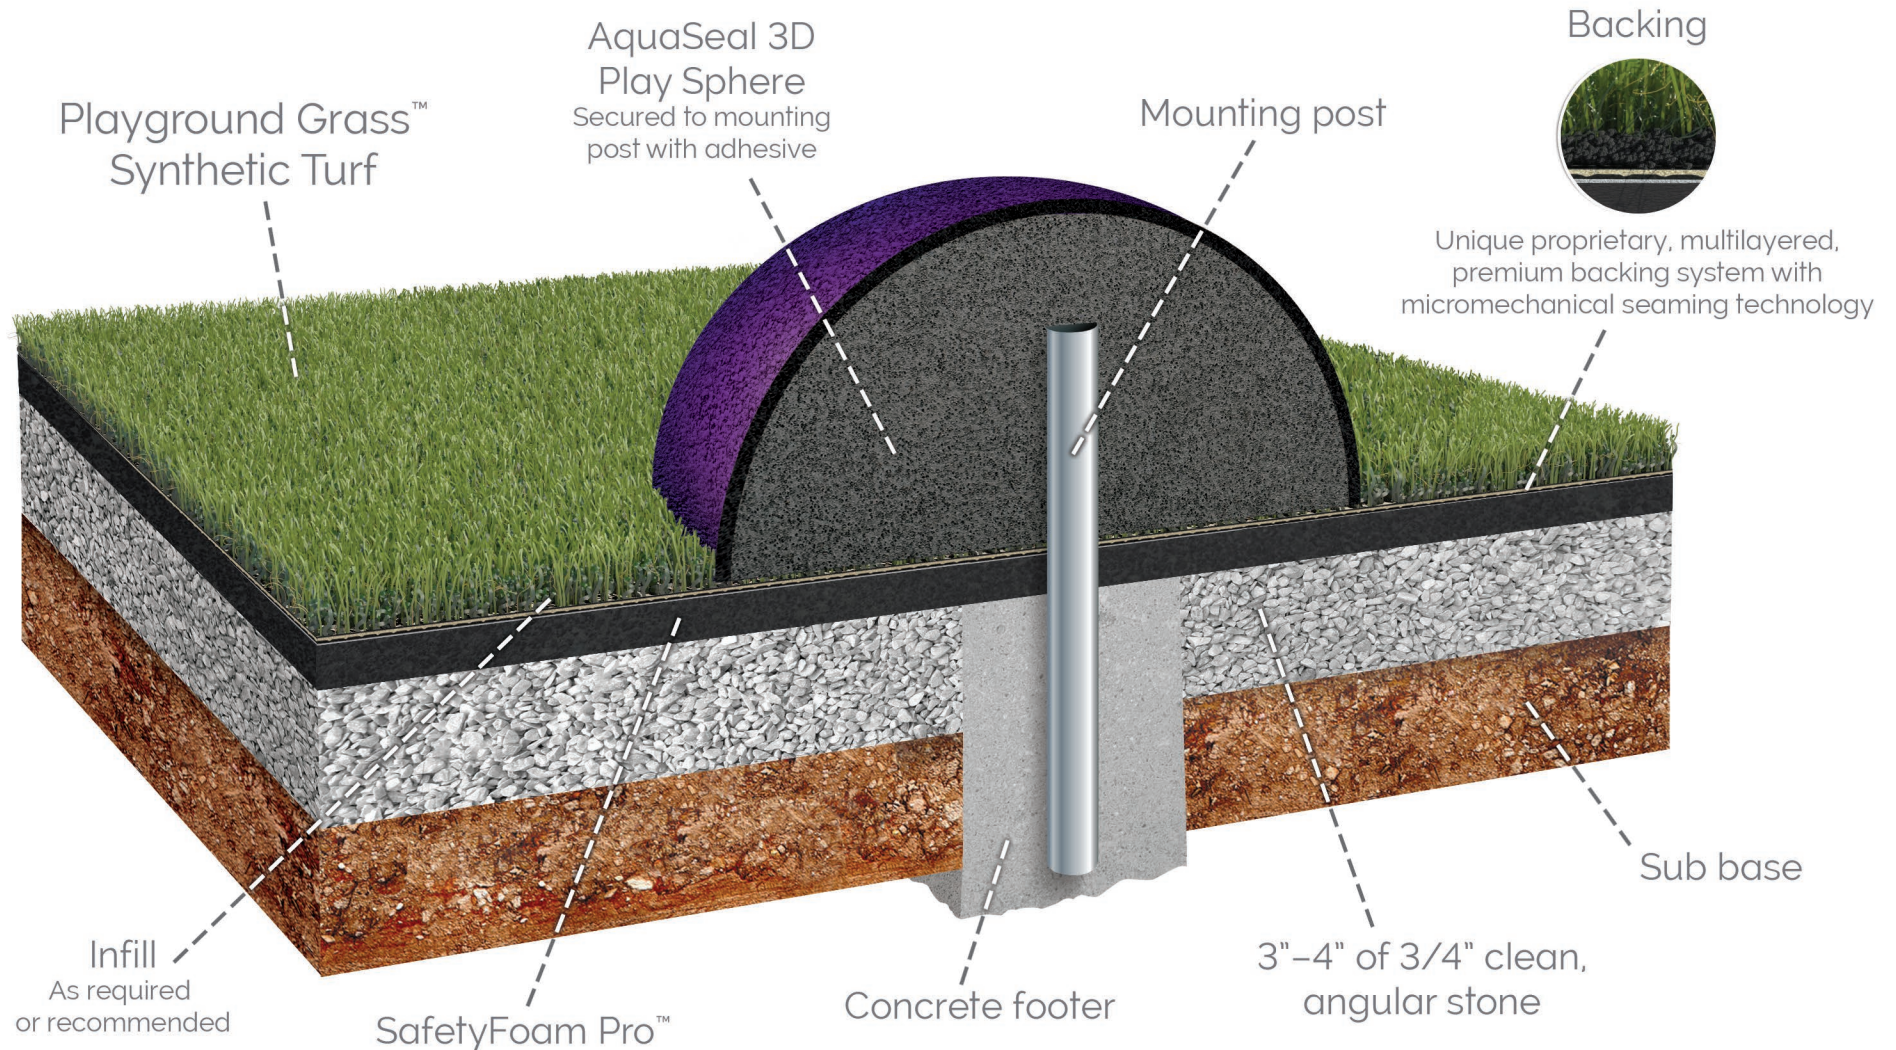

Playground Grass System

AquaSeal 3D Play Half-Sphere installed over foam and stone base

NOTE: AquaSeal 3D Play Half Sphere is not a ForeverLawn product. Sphere, post, and adhesive must be purchased from the manufacturer.