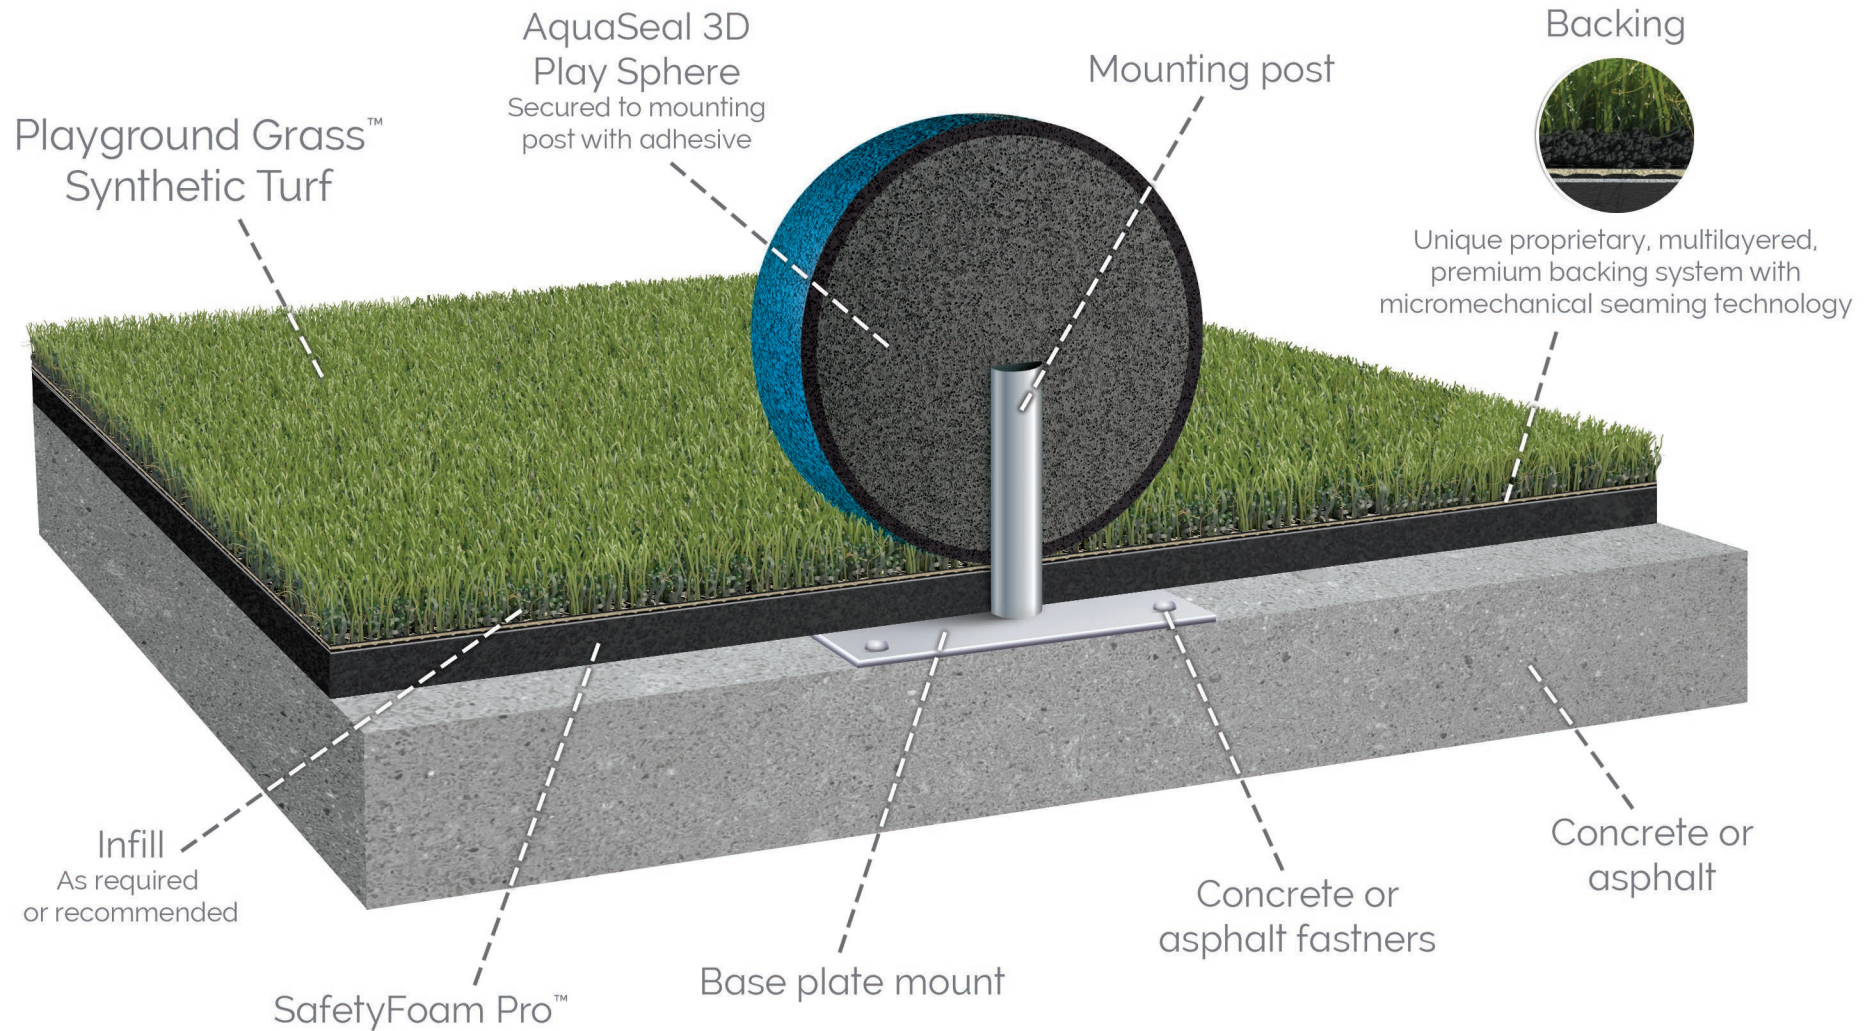

Playground Grass System

AquaSeal 3D Play Sphere installed over foam and concrete

NOTE: AquaSeal 3D Play Sphere is not a ForeverLawn product. Sphere, base plate mount, and adhesive must be purchased from the manufacturer.