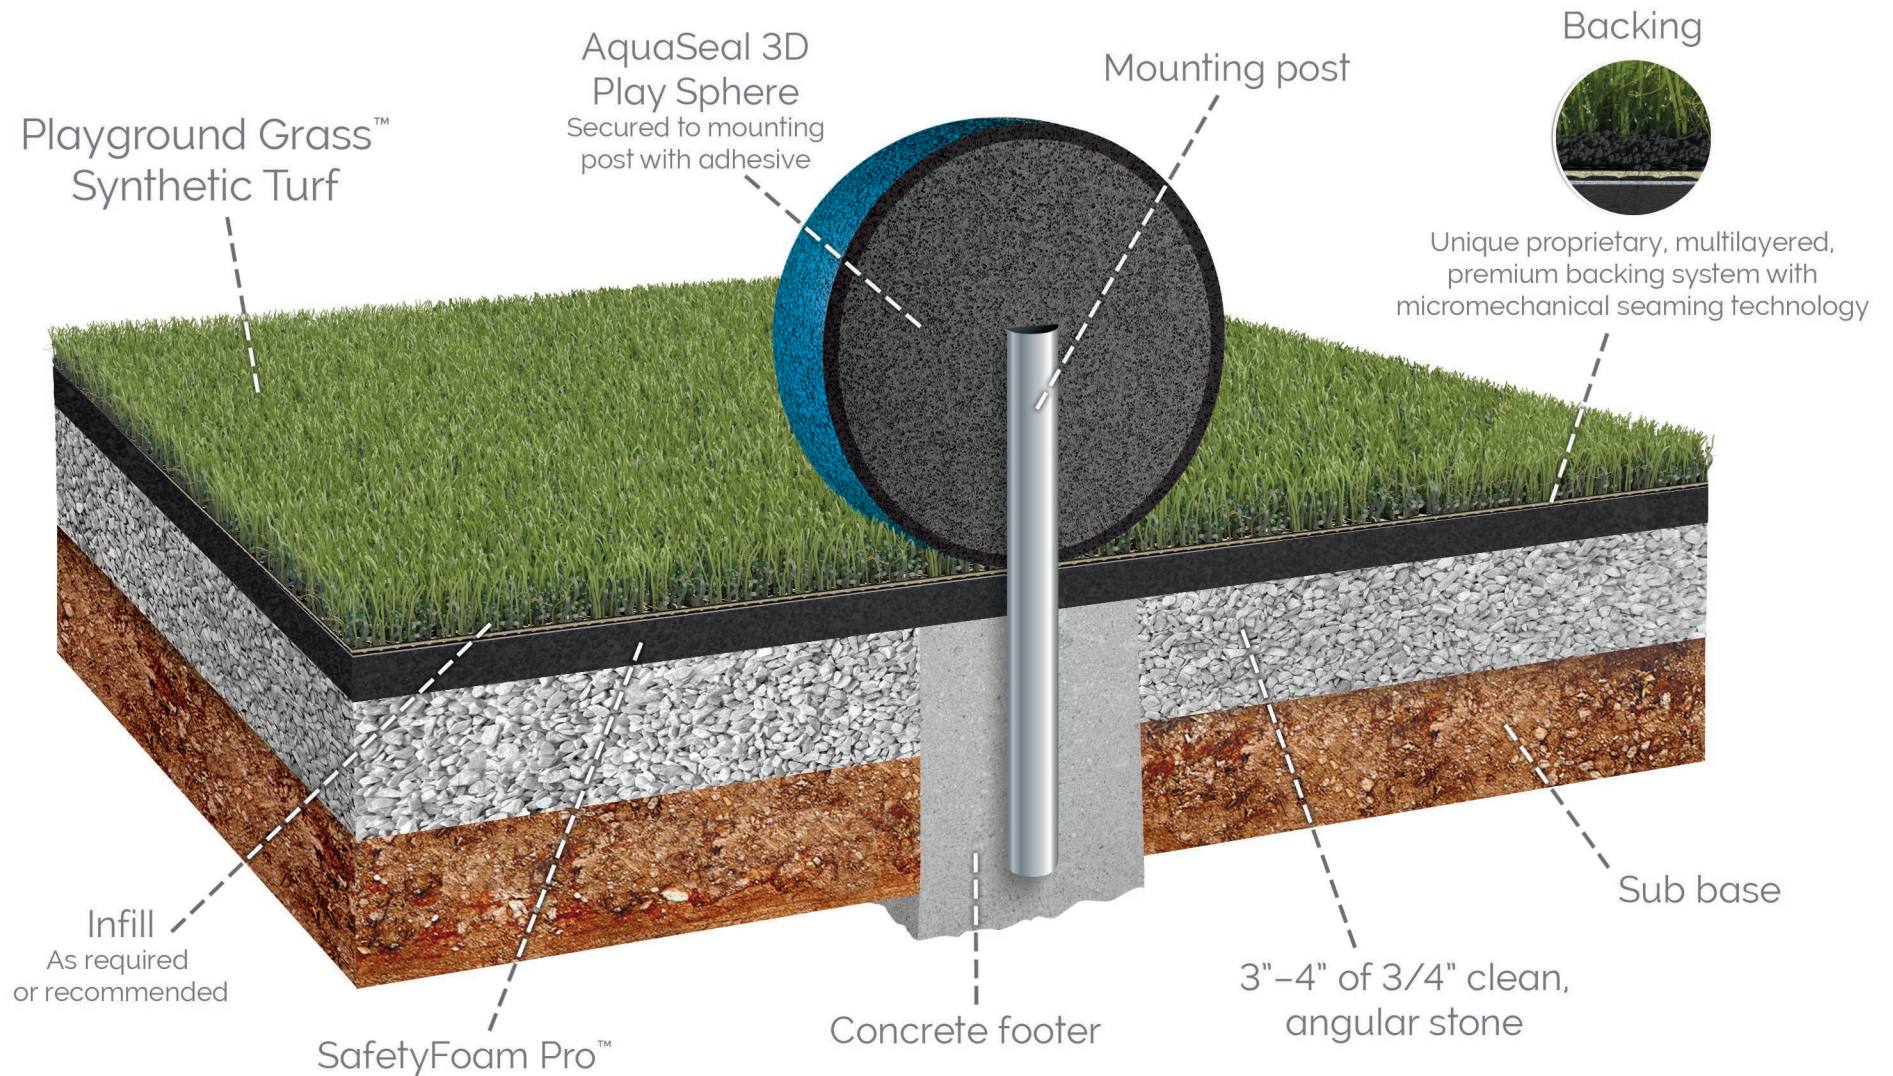

Playground Grass System

AquaSeal 3D Play Sphere installed over foam and stone

NOTE: AquaSeal 3D Play Sphere is not a ForeverLawn product. Sphere, post, and adhesive must be purchased from the manufacturer.