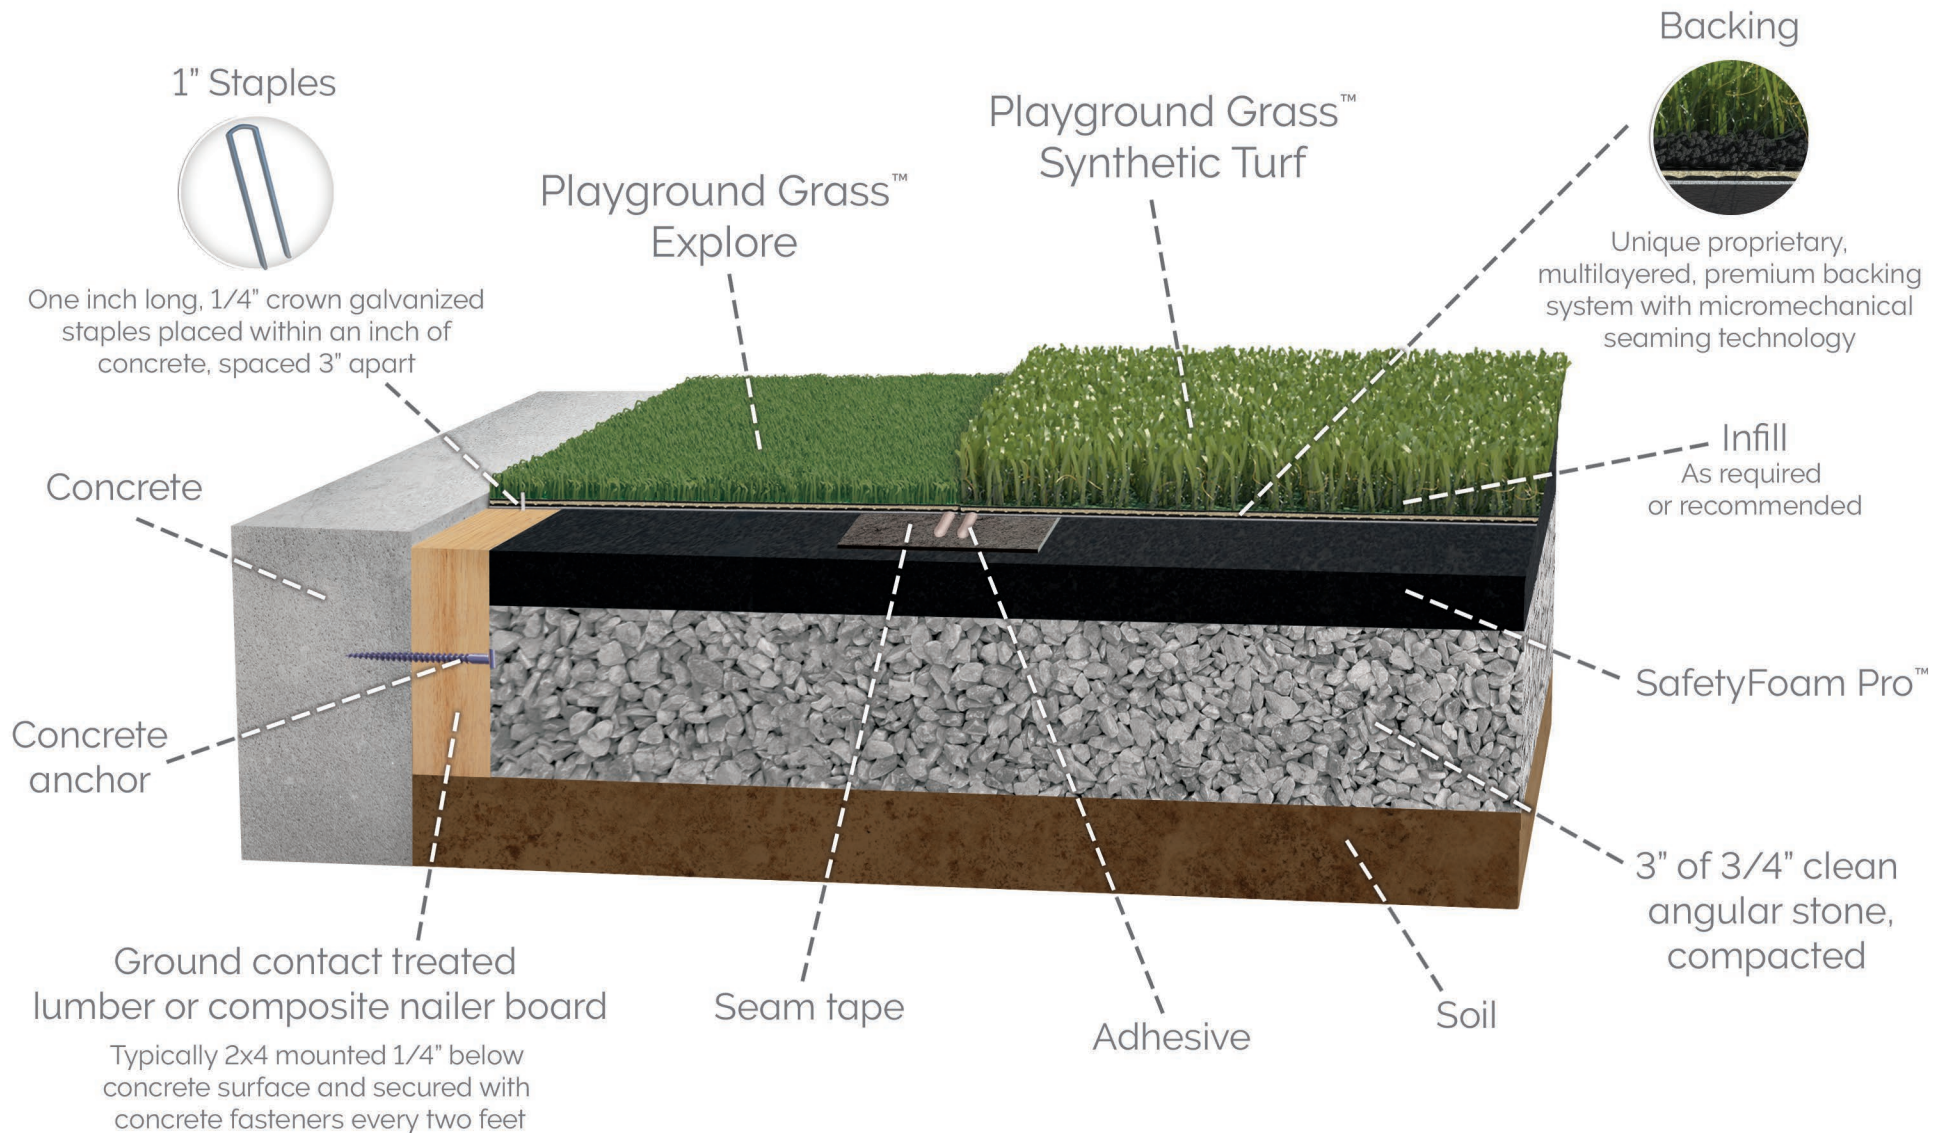

Playground Grass System

Playground Grass Explore installed over foam and aggregate

866.992.7876 • foreverlawn.com
8007 Beeson St., Louisville, OH 44641

microsite.caddetails.com/1148

| | | |
|-------------|--------------|-------|
| By | T. Smith | 03/24 |
| Scale | Not to scale | |
| Drawing No. | M1922 | |