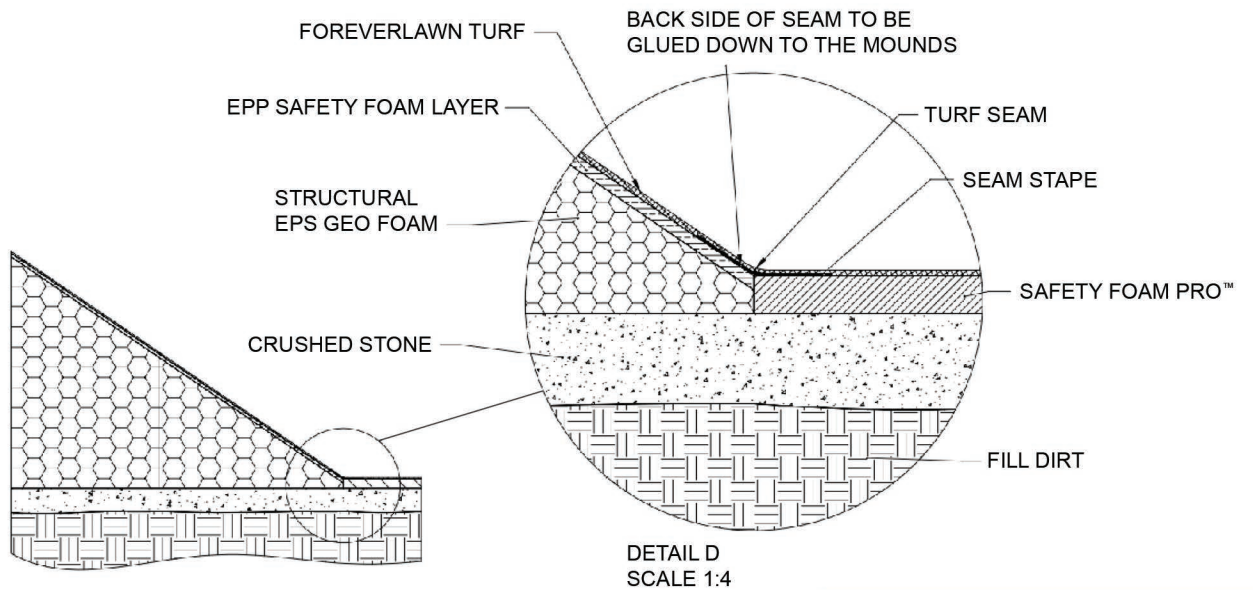

PlayMounds

Fuzzy Friends – Cheery

Units: Feet and inches

Material	Polystyrene	
Covering	Turf (sold separately)	
Weight		
Drawing No.	M1949	09/25