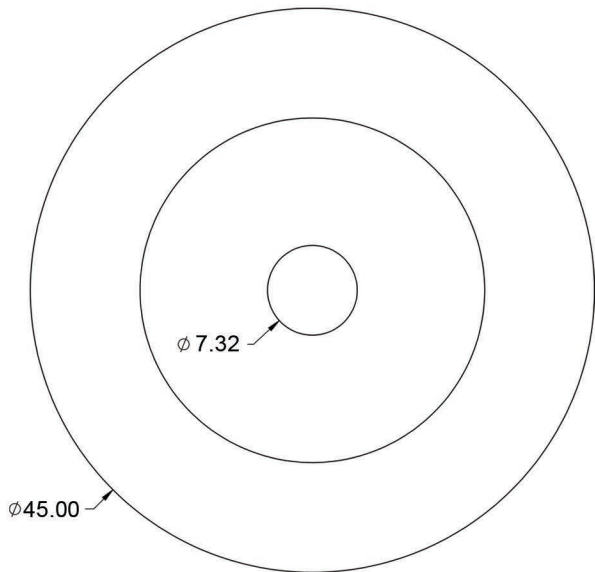

PlayMounds

Fuzzy Friends – Cheery

Units: Feet and inches

Material	Polystyrene	
Covering	Turf (sold separately)	
Weight		
Drawing No.	M1949	09/25