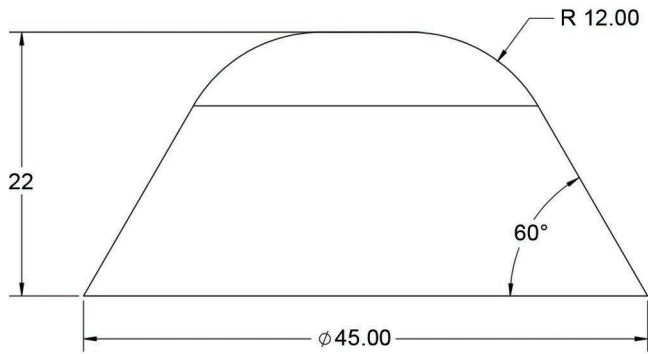

PlayMounds

Fuzzy Friends – Cheery

Units: Feet and inches

Material	Polystyrene	
Covering	Turf (sold separately)	
Weight		
Drawing No.	M1949	09/25