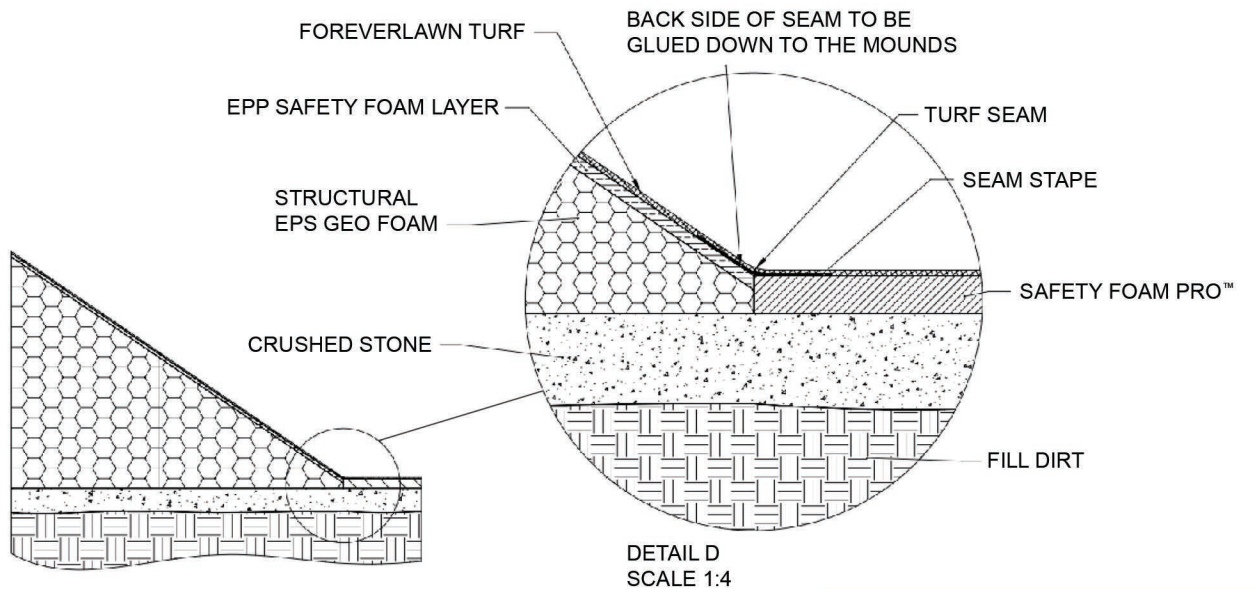

PlayMounds

Fuzzy Friends – Happy

Units: Feet and inches

330.499.8873 • foreverlawn.com
8007 Beeson St., Louisville, OH 44641

microsite.caddetails.com/1148

Material	Polystyrene	
Covering	Turf (sold separately)	
Weight		
Drawing No.	M1950	09/25