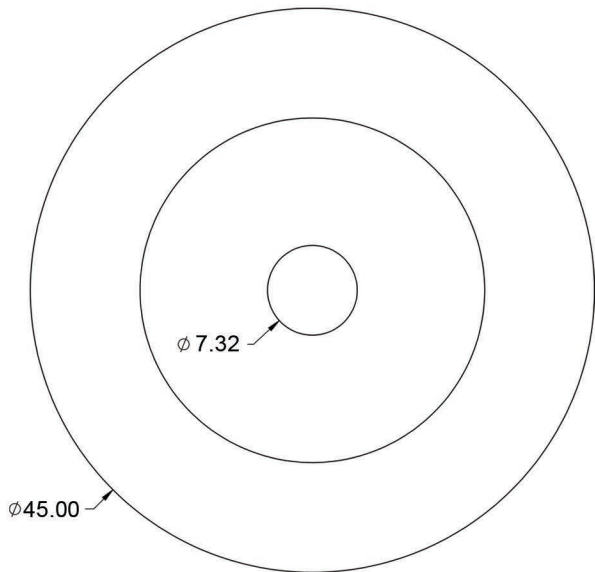

PlayMounds

Fuzzy Friends – Happy

Units: Feet and inches

330.499.8873 • foreverlawn.com
8007 Beeson St., Louisville, OH 44641

microsite.caddetails.com/1148

Material	Polystyrene	
Covering	Turf (sold separately)	
Weight		
Drawing No.	M1950	09/25