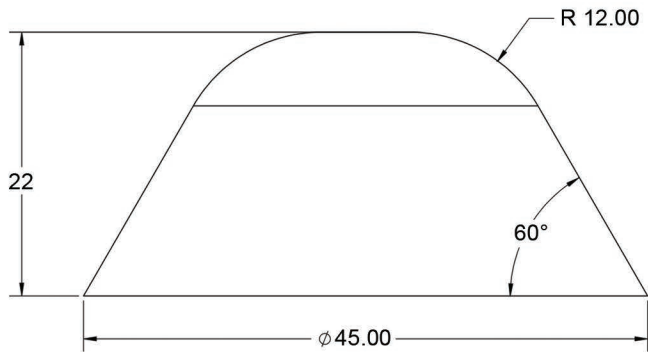

PlayMounds

Fuzzy Friends – Happy

Units: Feet and inches

330.499.8873 • foreverlawn.com
8007 Beeson St., Louisville, OH 44641

microsite.caddetails.com/1148

Material	Polystyrene	
Covering	Turf (sold separately)	
Weight		
Drawing No.	M1950	09/25