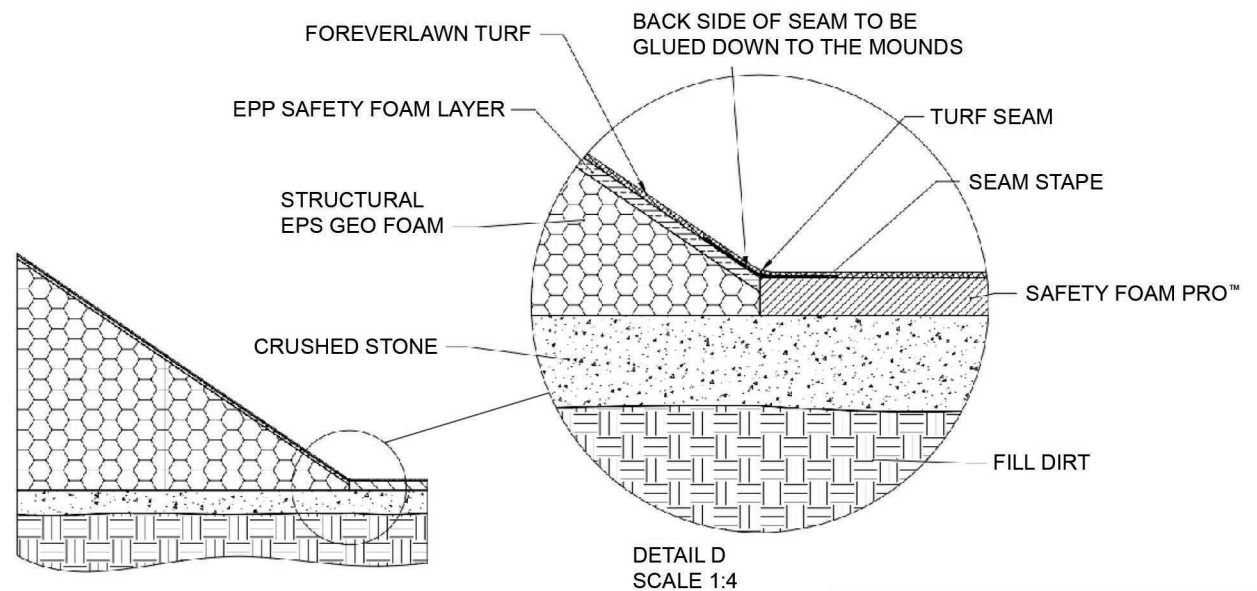

PlayMounds

Fuzzy Friends – Joy

Units: Feet and inches

330.499.8873 • foreverlawn.com
8007 Beeson St., Louisville, OH 44641

microsite.caddetails.com/1148

Material	Polystyrene	
Covering	Turf (sold separately)	
Weight		
Drawing No.	M1951	09/25