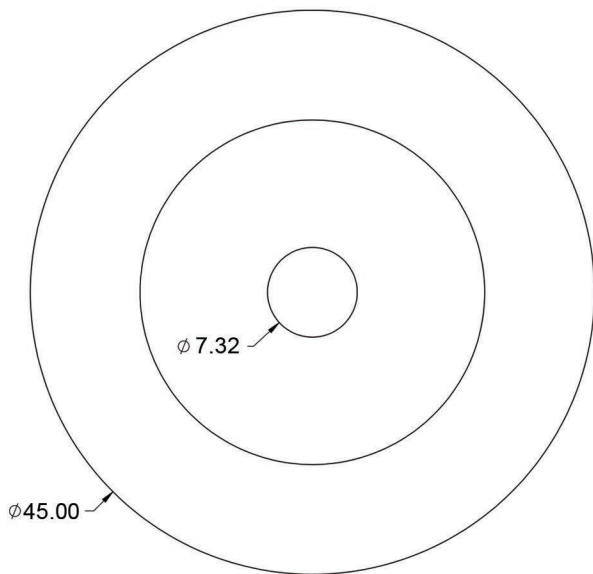

PlayMounds

Fuzzy Friends – Joy

Units: Feet and inches

330.499.8873 • foreverlawn.com
8007 Beeson St., Louisville, OH 44641

microsite.caddetails.com/1148

Material	Polystyrene	
Covering	Turf (sold separately)	
Weight		
Drawing No.	M1951	09/25