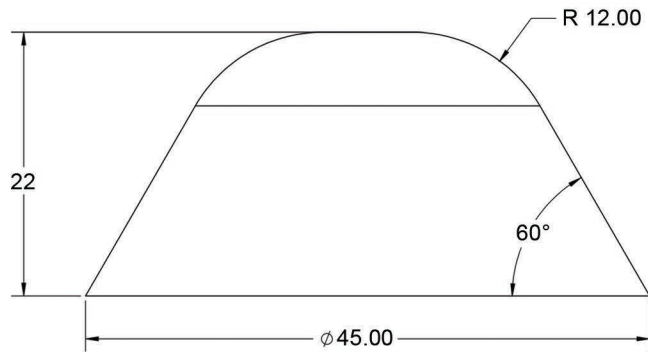

PlayMounds

Fuzzy Friends – Joy

Units: Feet and inches

330.499.8873 • foreverlawn.com
8007 Beeson St., Louisville, OH 44641

microsite.caddetails.com/1148

Material	Polystyrene	
Covering	Turf (sold separately)	
Weight		
Drawing No.	M1951	09/25