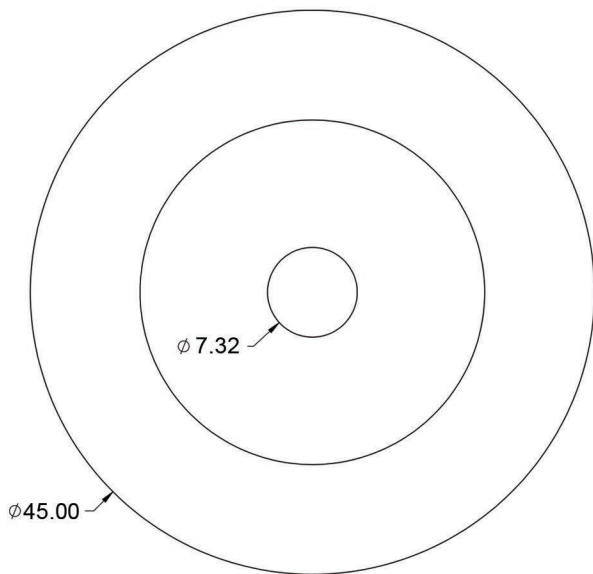

PlayMounds

Fuzzy Friends – Sunny

Units: Feet and inches

330.499.8873 • foreverlawn.com
8007 Beeson St., Louisville, OH 44641

microsite.caddetails.com/1148

Material	Polystyrene	
Covering	Turf (sold separately)	
Weight		
Drawing No.	M1952	09/25