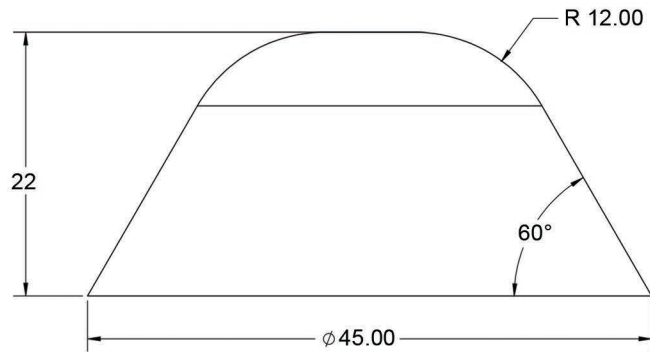

PlayMounds

Fuzzy Friends – Sunny

Units: Feet and inches

330.499.8873 • foreverlawn.com
8007 Beeson St., Louisville, OH 44641

microsite.caddetails.com/1148

Material	Polystyrene	
Covering	Turf (sold separately)	
Weight		
Drawing No.	M1952	09/25