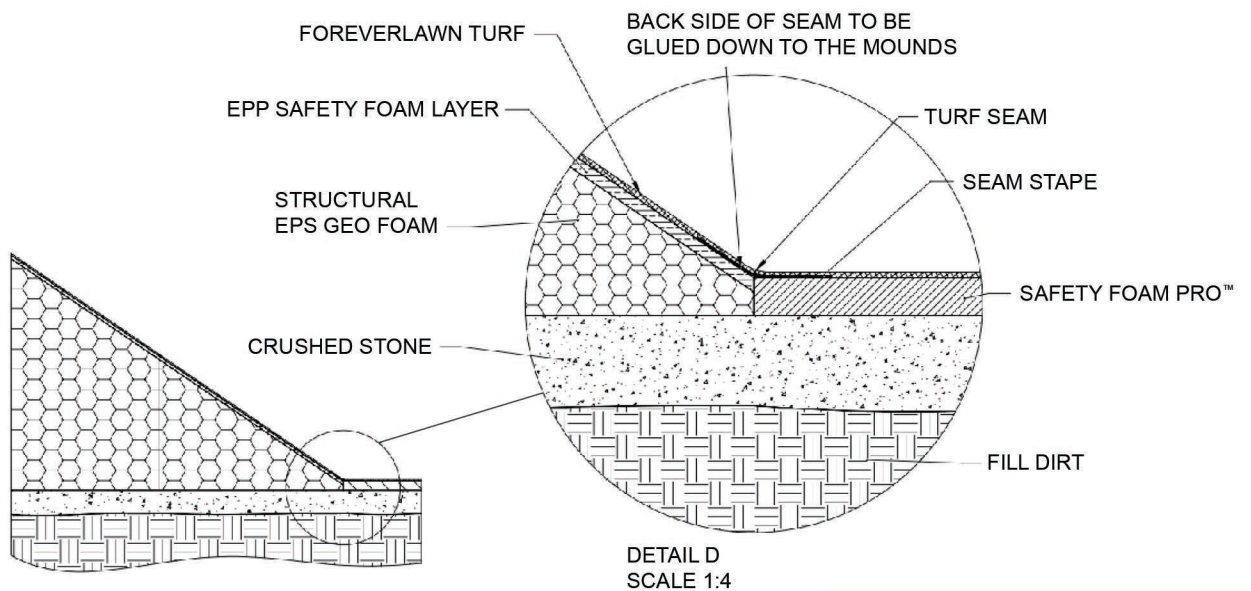

PlayMounds

Fuzzy Friends – Sunny

Units: Feet and inches

330.499.8873 • foreverlawn.com
8007 Beeson St., Louisville, OH 44641

microsite.caddetails.com/1148

Material	Polystyrene	
Covering	Turf (sold separately)	
Weight		
Drawing No.	M1952	09/25