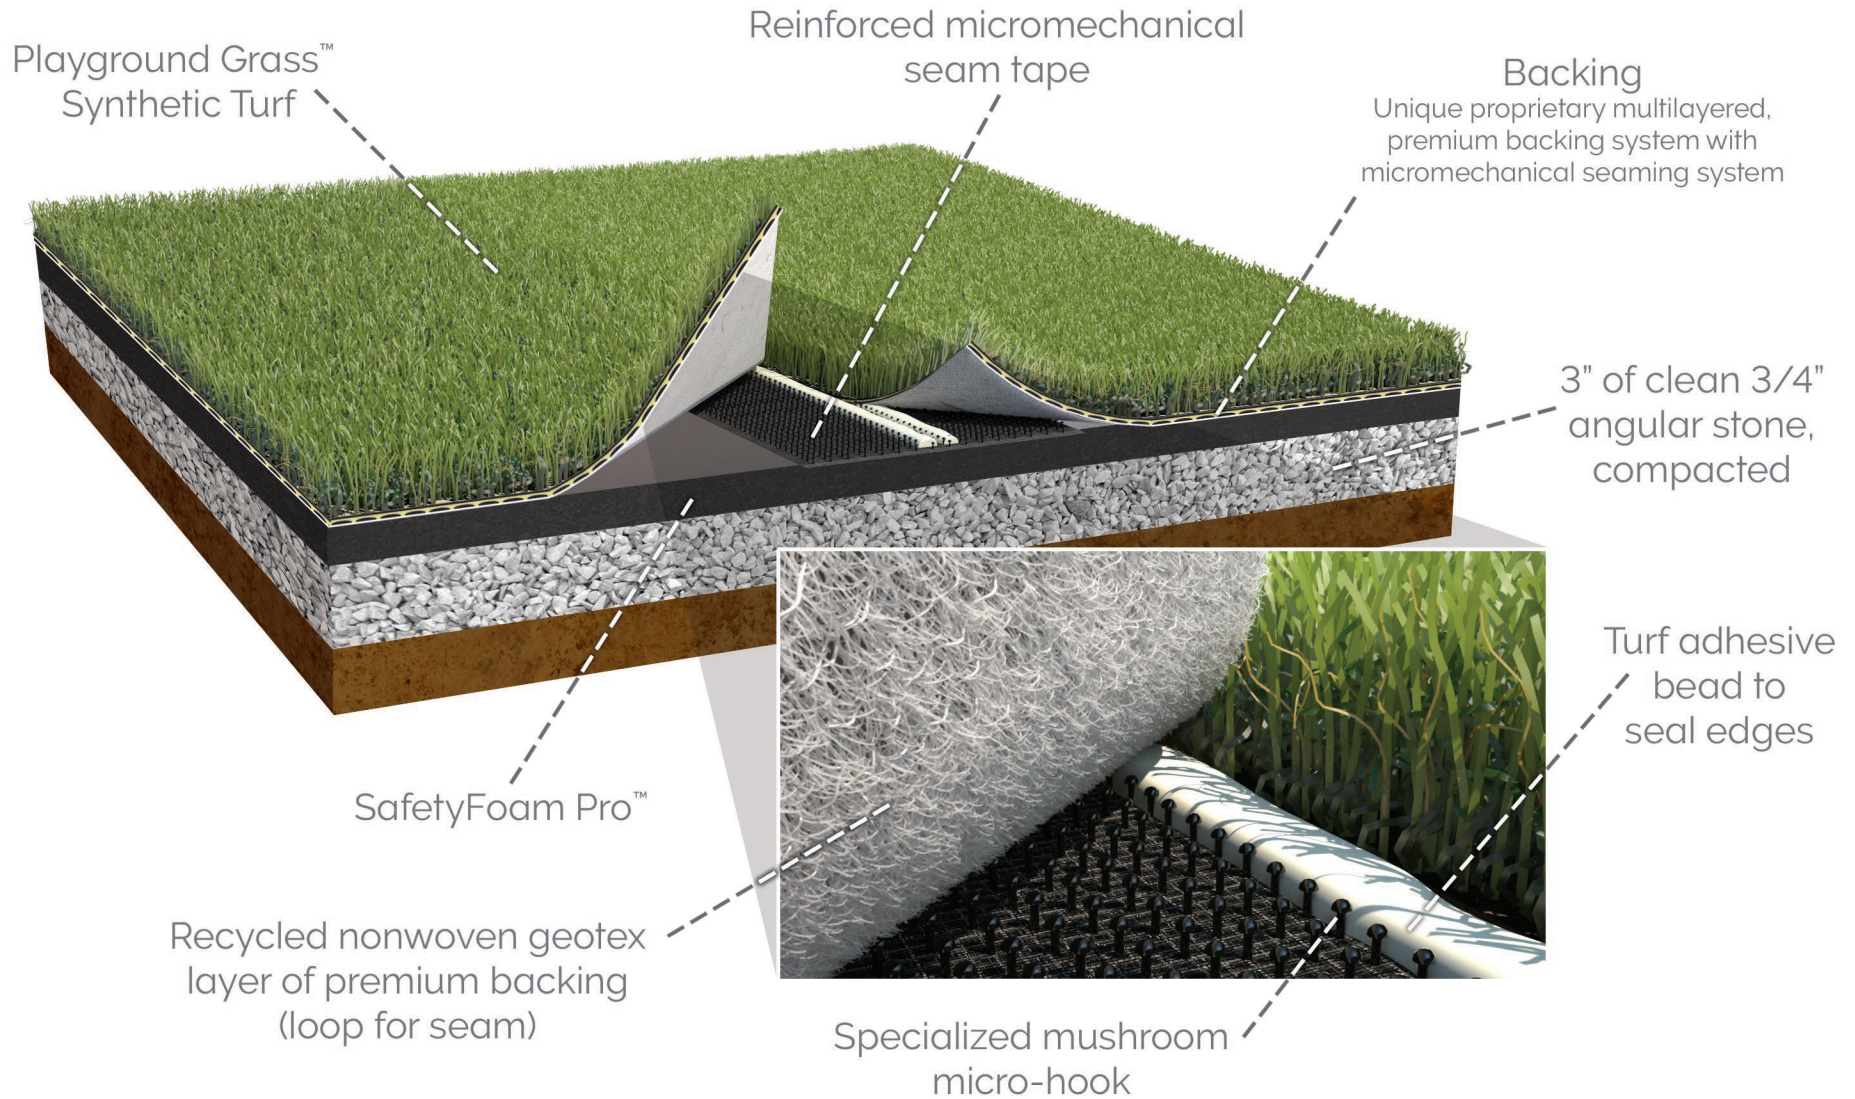

ForeverLawn Synthetic Grass System

Proprietary micromechanical seaming system

330.499.8873 • foreverlawn.com
8007 Beeson St. NE, Louisville, OH 44641

microsite.caddetails.com/1148

By	T. Smith	03/25
Scale	Not to scale	
Drawing No.	M1351	