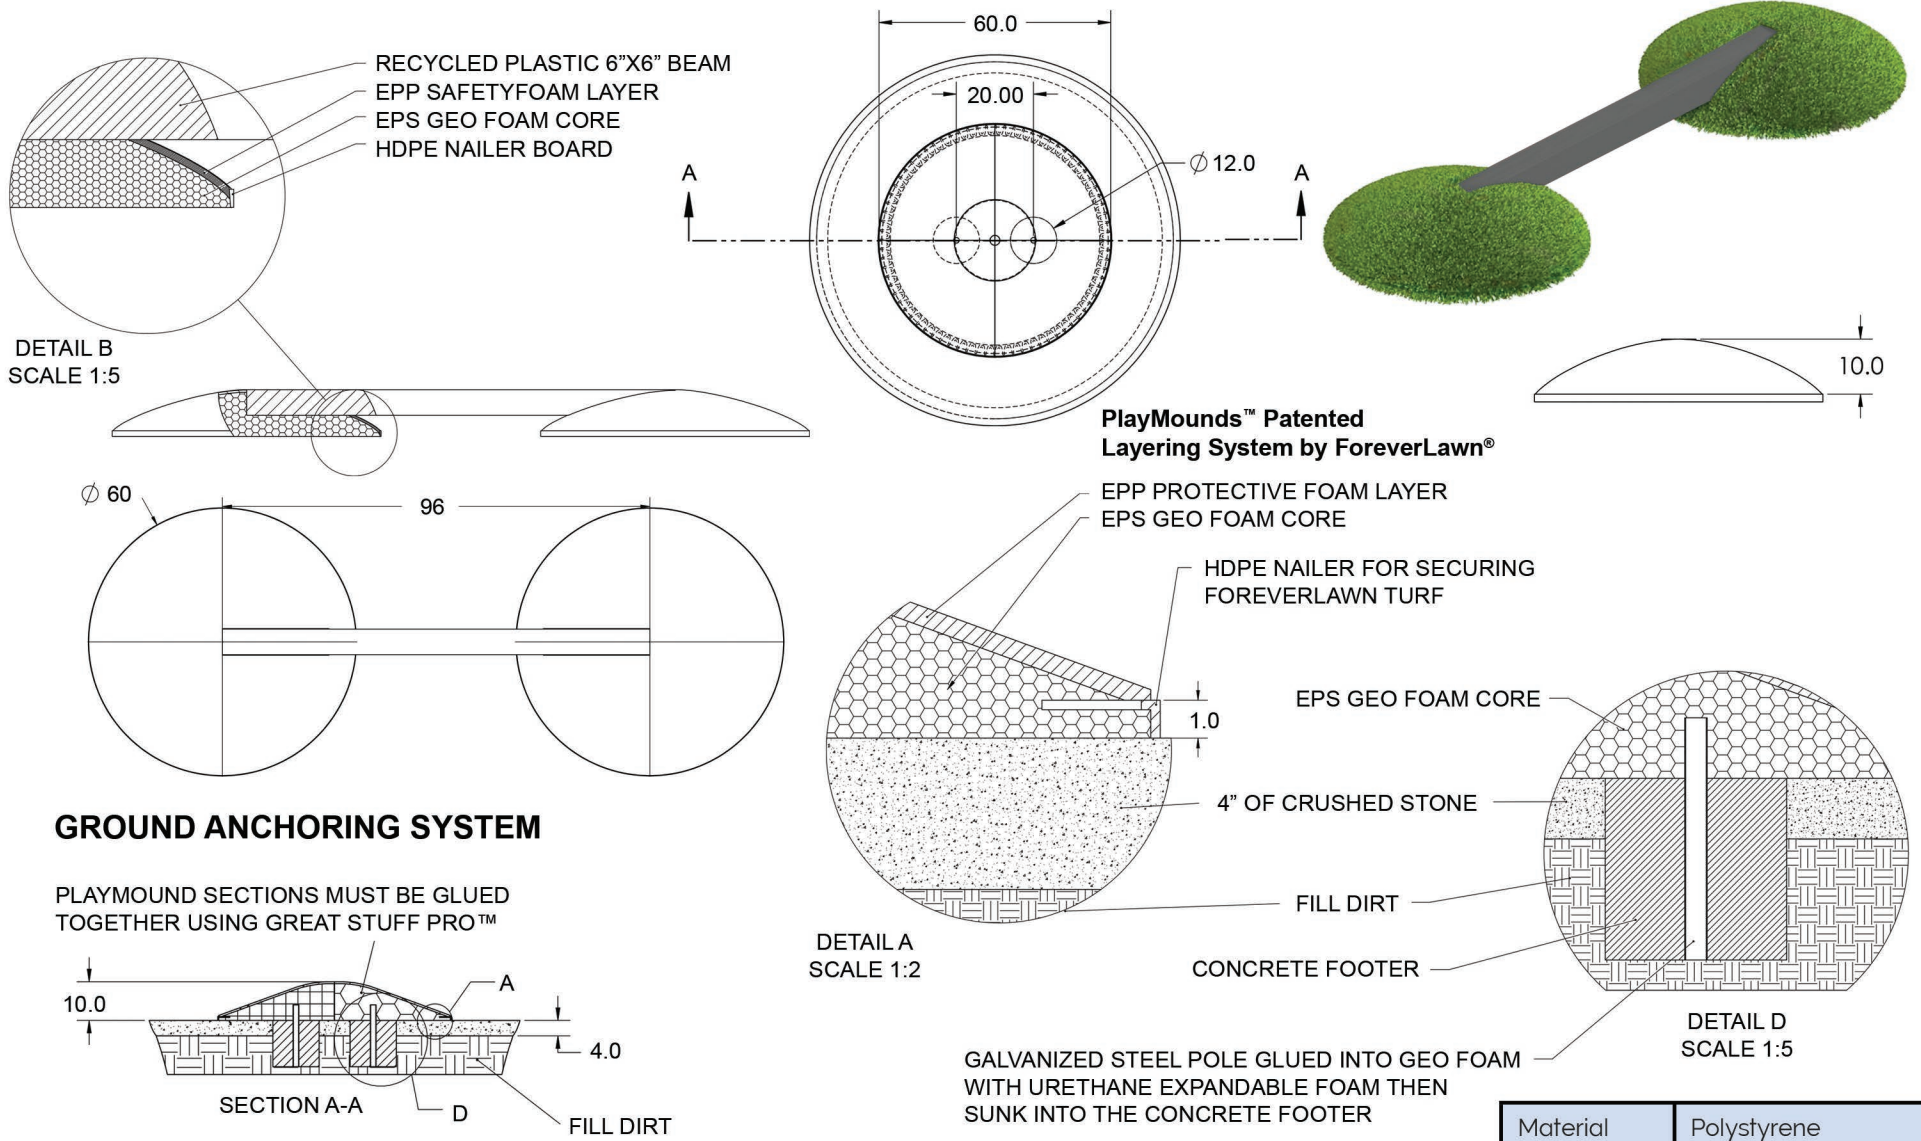

PlayMounds

Mini PlayMound – 5' with Balance Beam

330.499.8873 • foreverlawn.com
8007 Beeson St., Louisville, OH 44641

microsite.caddetails.com/1148

Material	Polystyrene	
Covering	Turf (sold separately)	
Weight		
Drawing No.	M1690	05/26