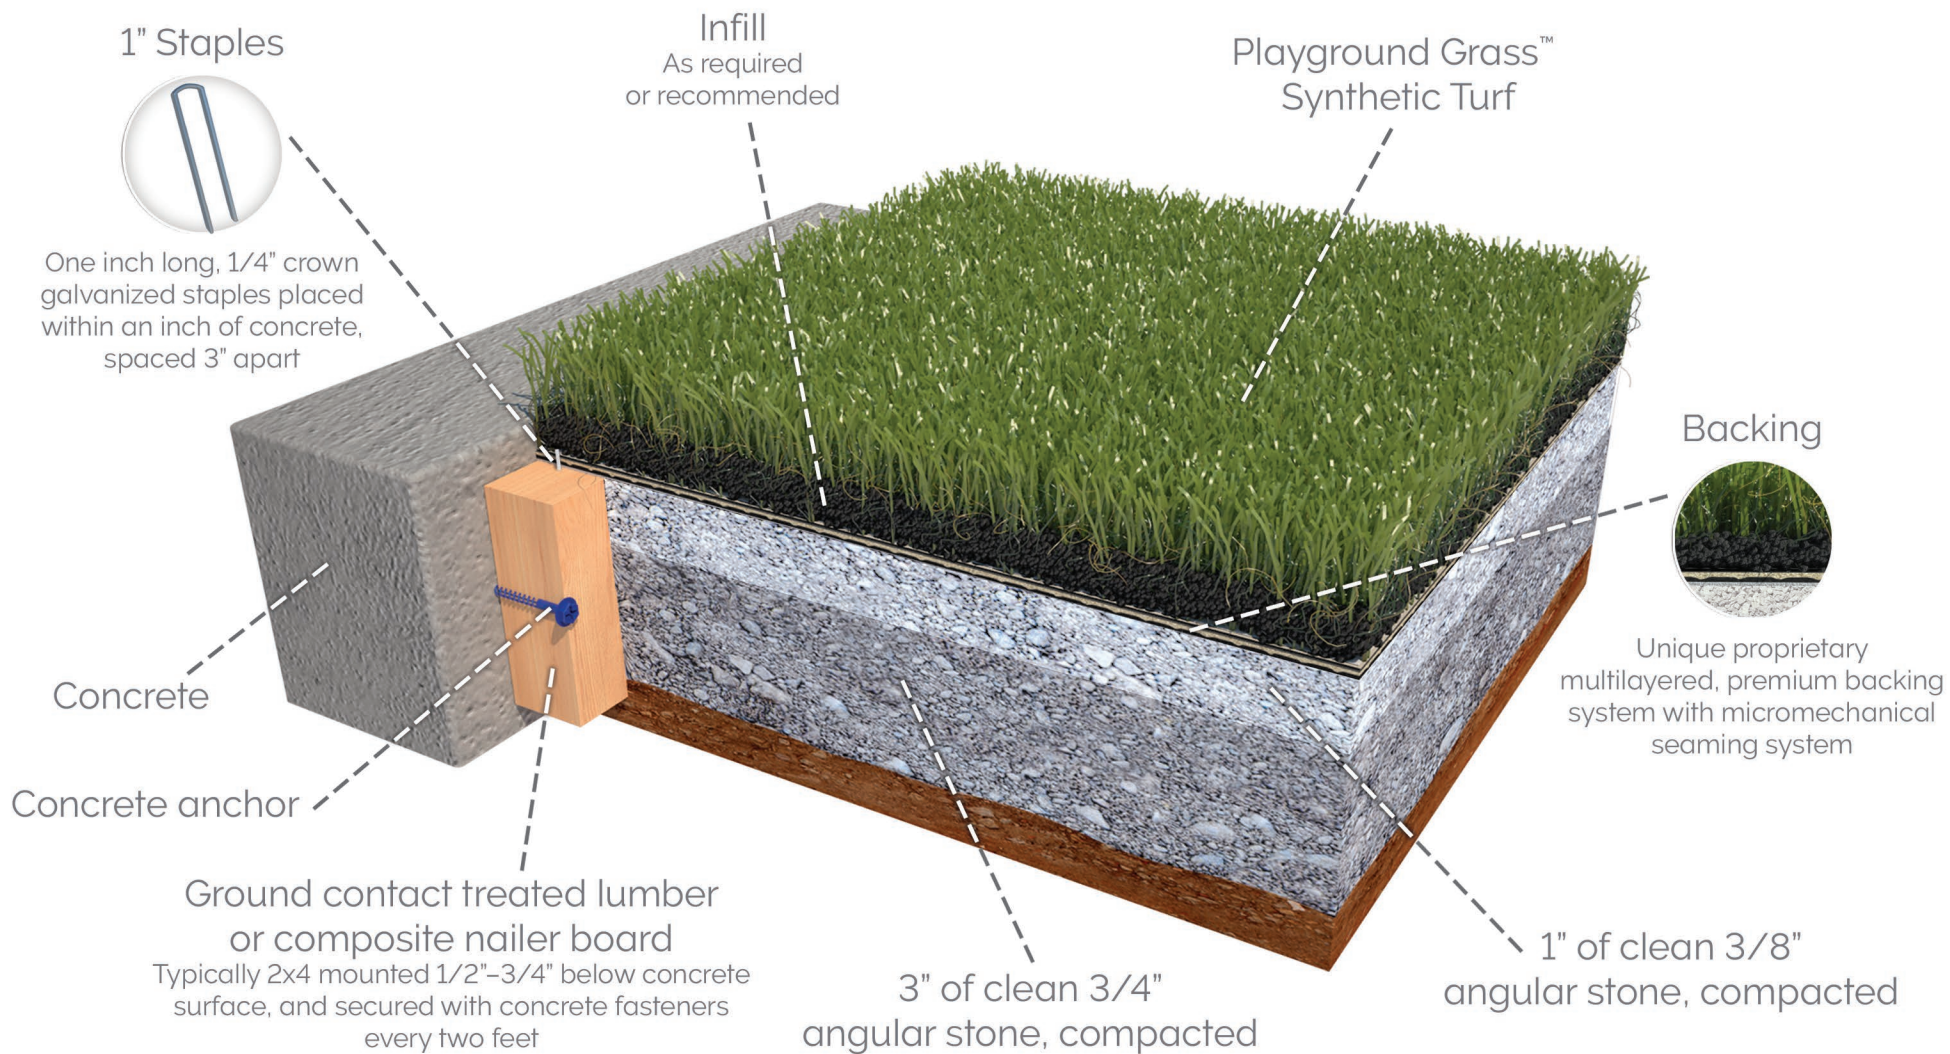

# ForeverLawn Synthetic Grass System

No fall height

330.499.8873 • foreverlawn.com  
8007 Beeson St. NE, Louisville, OH 44641

[microsite.caddetails.com/1148](http://microsite.caddetails.com/1148)

By	T. Smith	03/25
Scale	Not to scale	
Drawing No.	M1350	