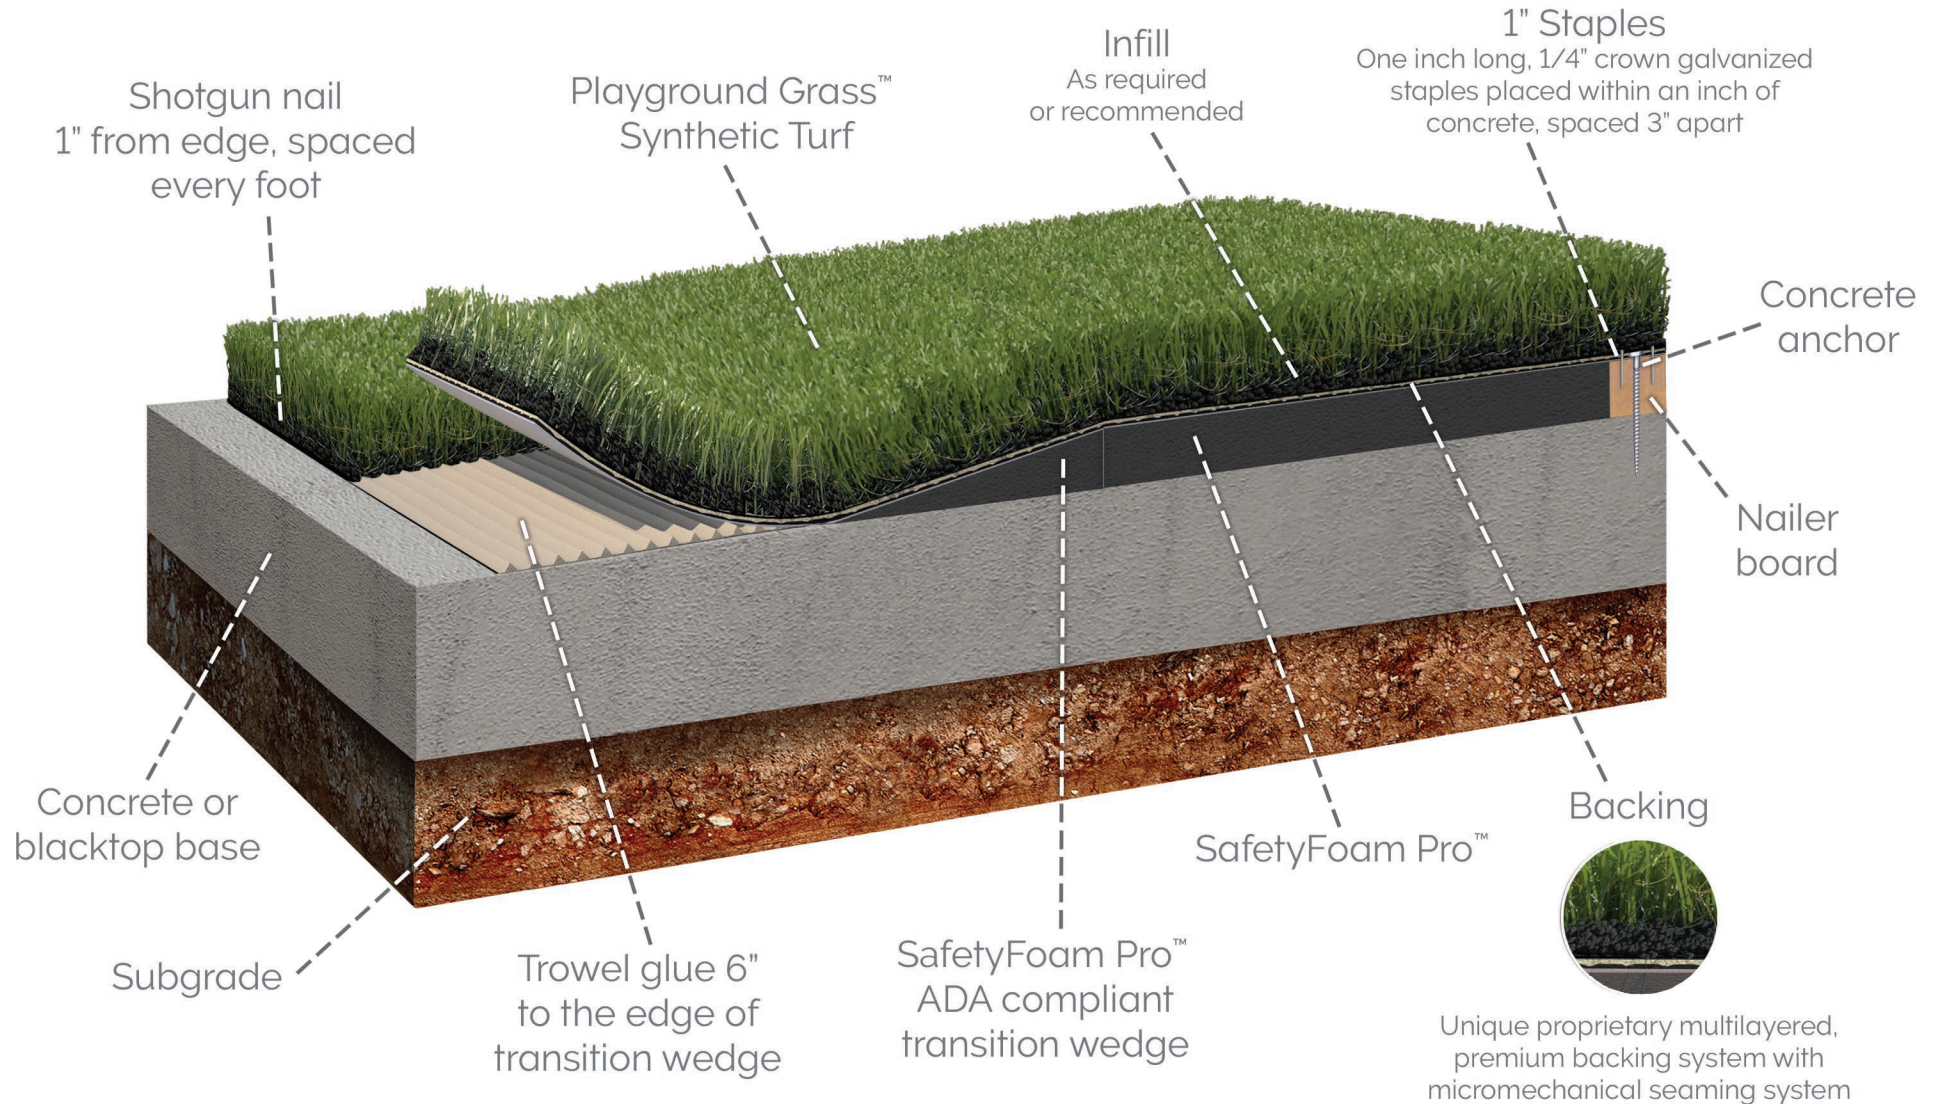

ForeverLawn Synthetic Grass System

Installed over transition wedge with board

330.499.8873 • foreverlawn.com
8007 Beeson St. NE, Louisville, OH 44641

microsite.caddetails.com/1148

By	T. Smith	03/25
Scale	Not to scale	
Drawing No.	M1618	