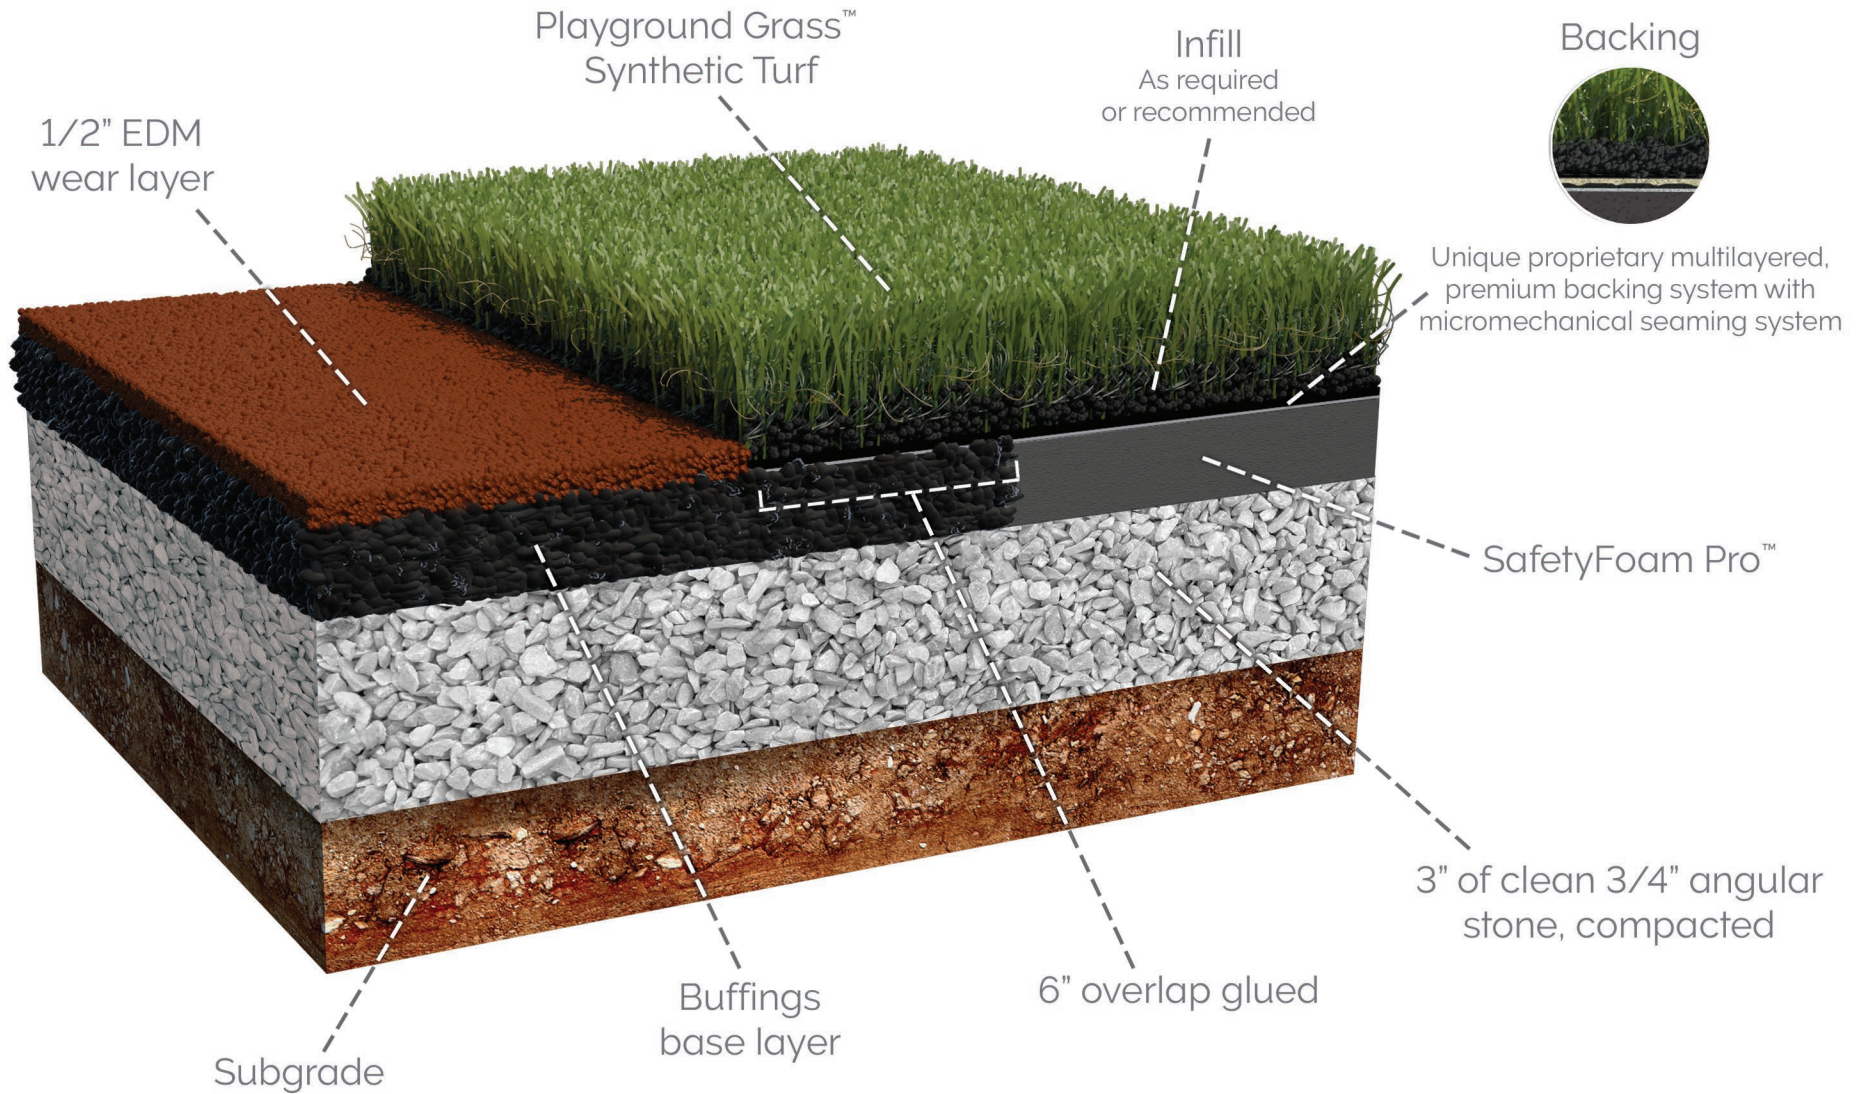

ForeverLawn Synthetic Grass System

Playground Grass to PIP transition (inside play zone)

330.499.8873 • foreverlawn.com
8007 Beeson St. NE, Louisville, OH 44641

microsite.caddetails.com/1148

By	T. Smith	03/25
Scale	Not to scale	
Drawing No.	M1347	