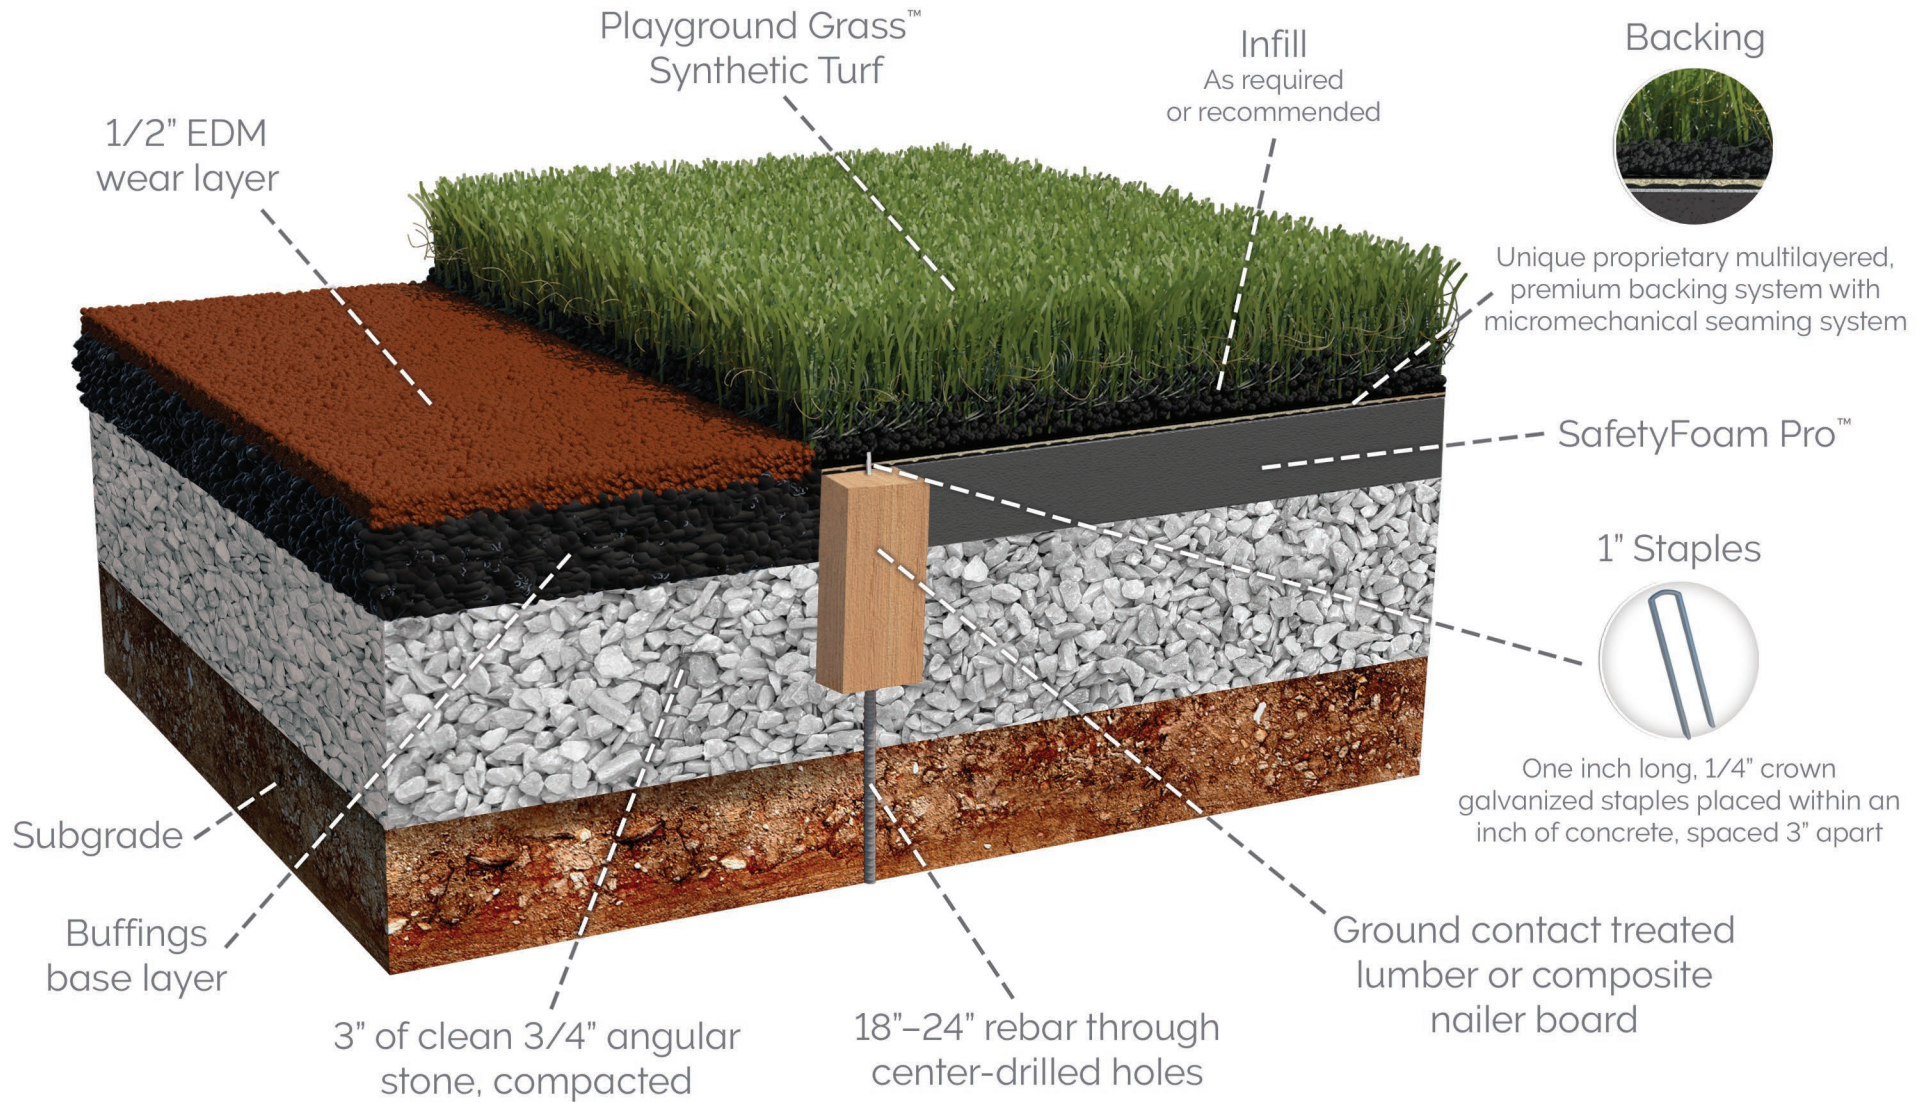

ForeverLawn Synthetic Grass System

Playground Grass to PIP transition (outside play zone)

330.499.8873 • foreverlawn.com
8007 Beeson St. NE, Louisville, OH 44641

microsite.caddetails.com/1148

By	T. Smith	03/25
Scale	Not to scale	
Drawing No.	M1349	