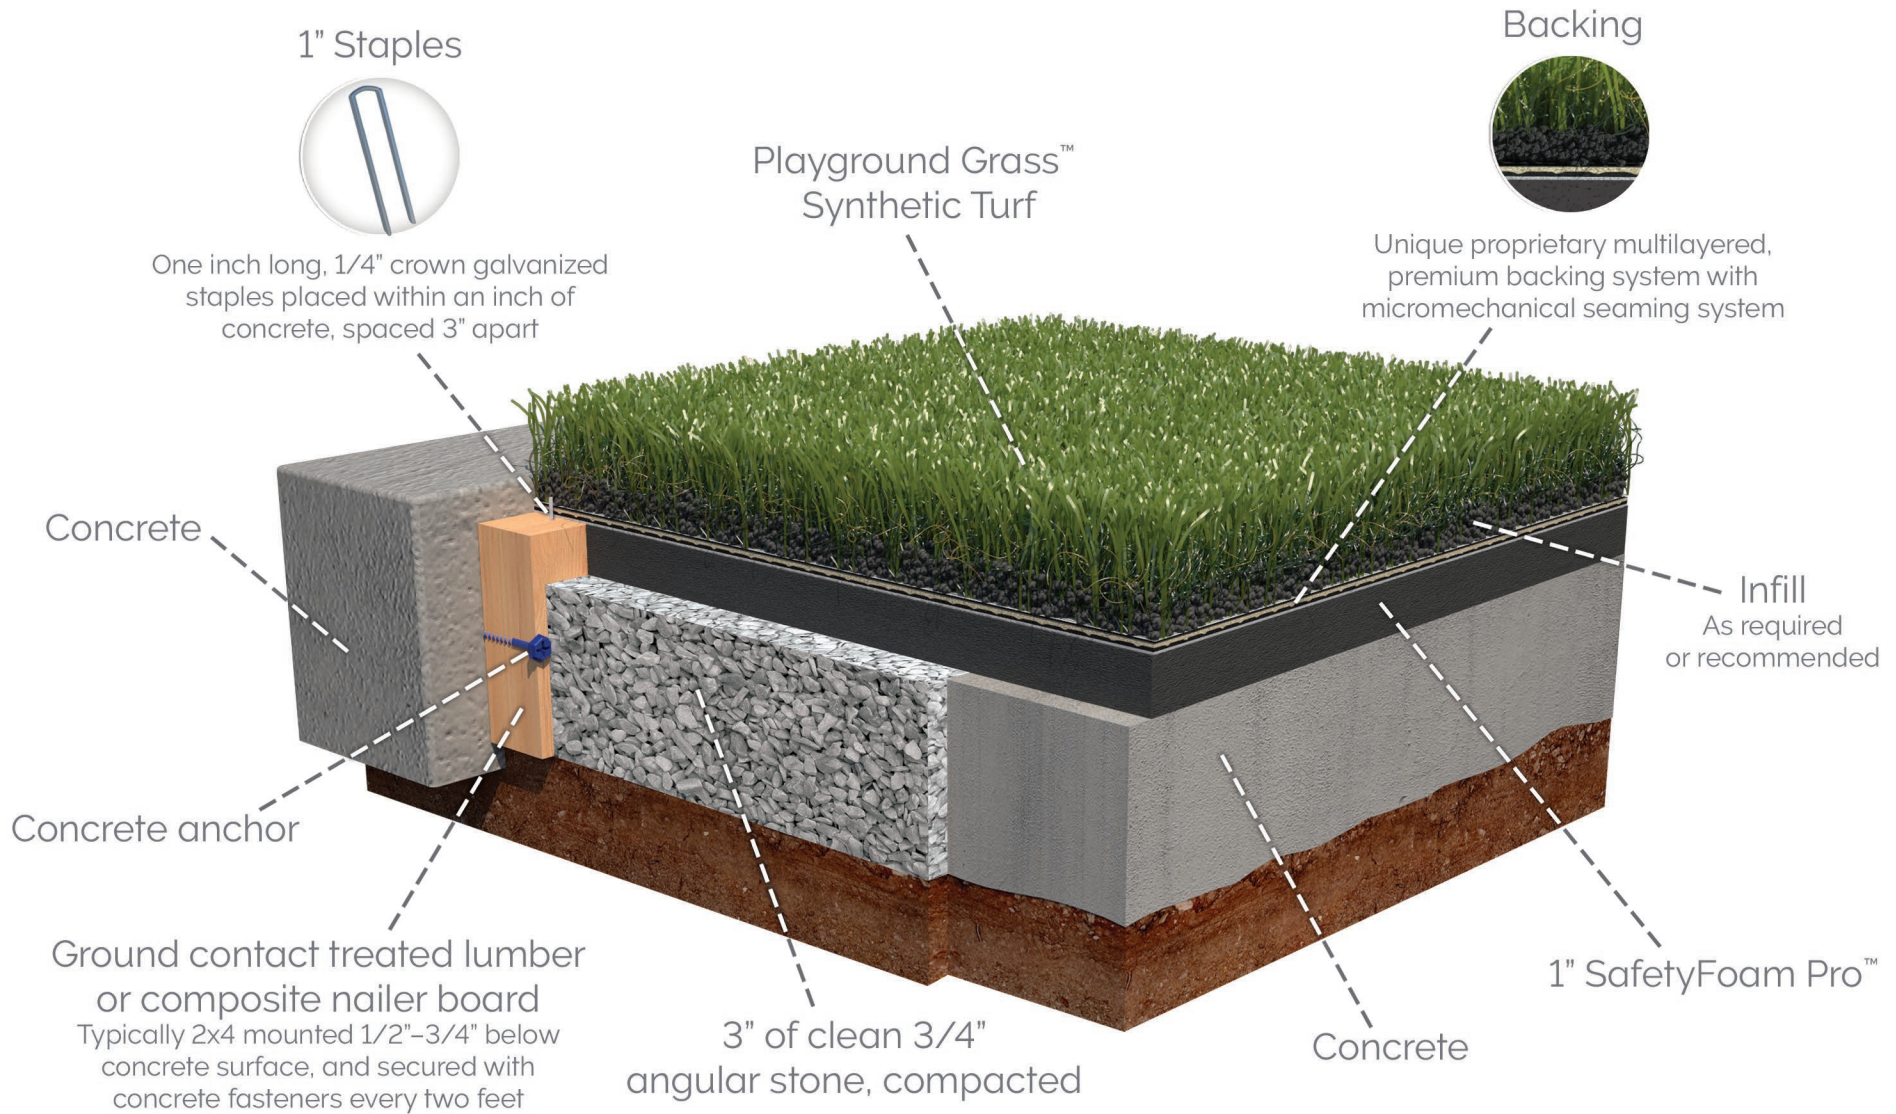

ForeverLawn Synthetic Grass System

Installed over 1" SafetyFoam Pro

330.499.8873 • foreverlawn.com
8007 Beeson St. NE, Louisville, OH 44641

microsite.caddetails.com/1148

By	T. Smith	03/25
Scale	Not to scale	
Drawing No.	M1569	