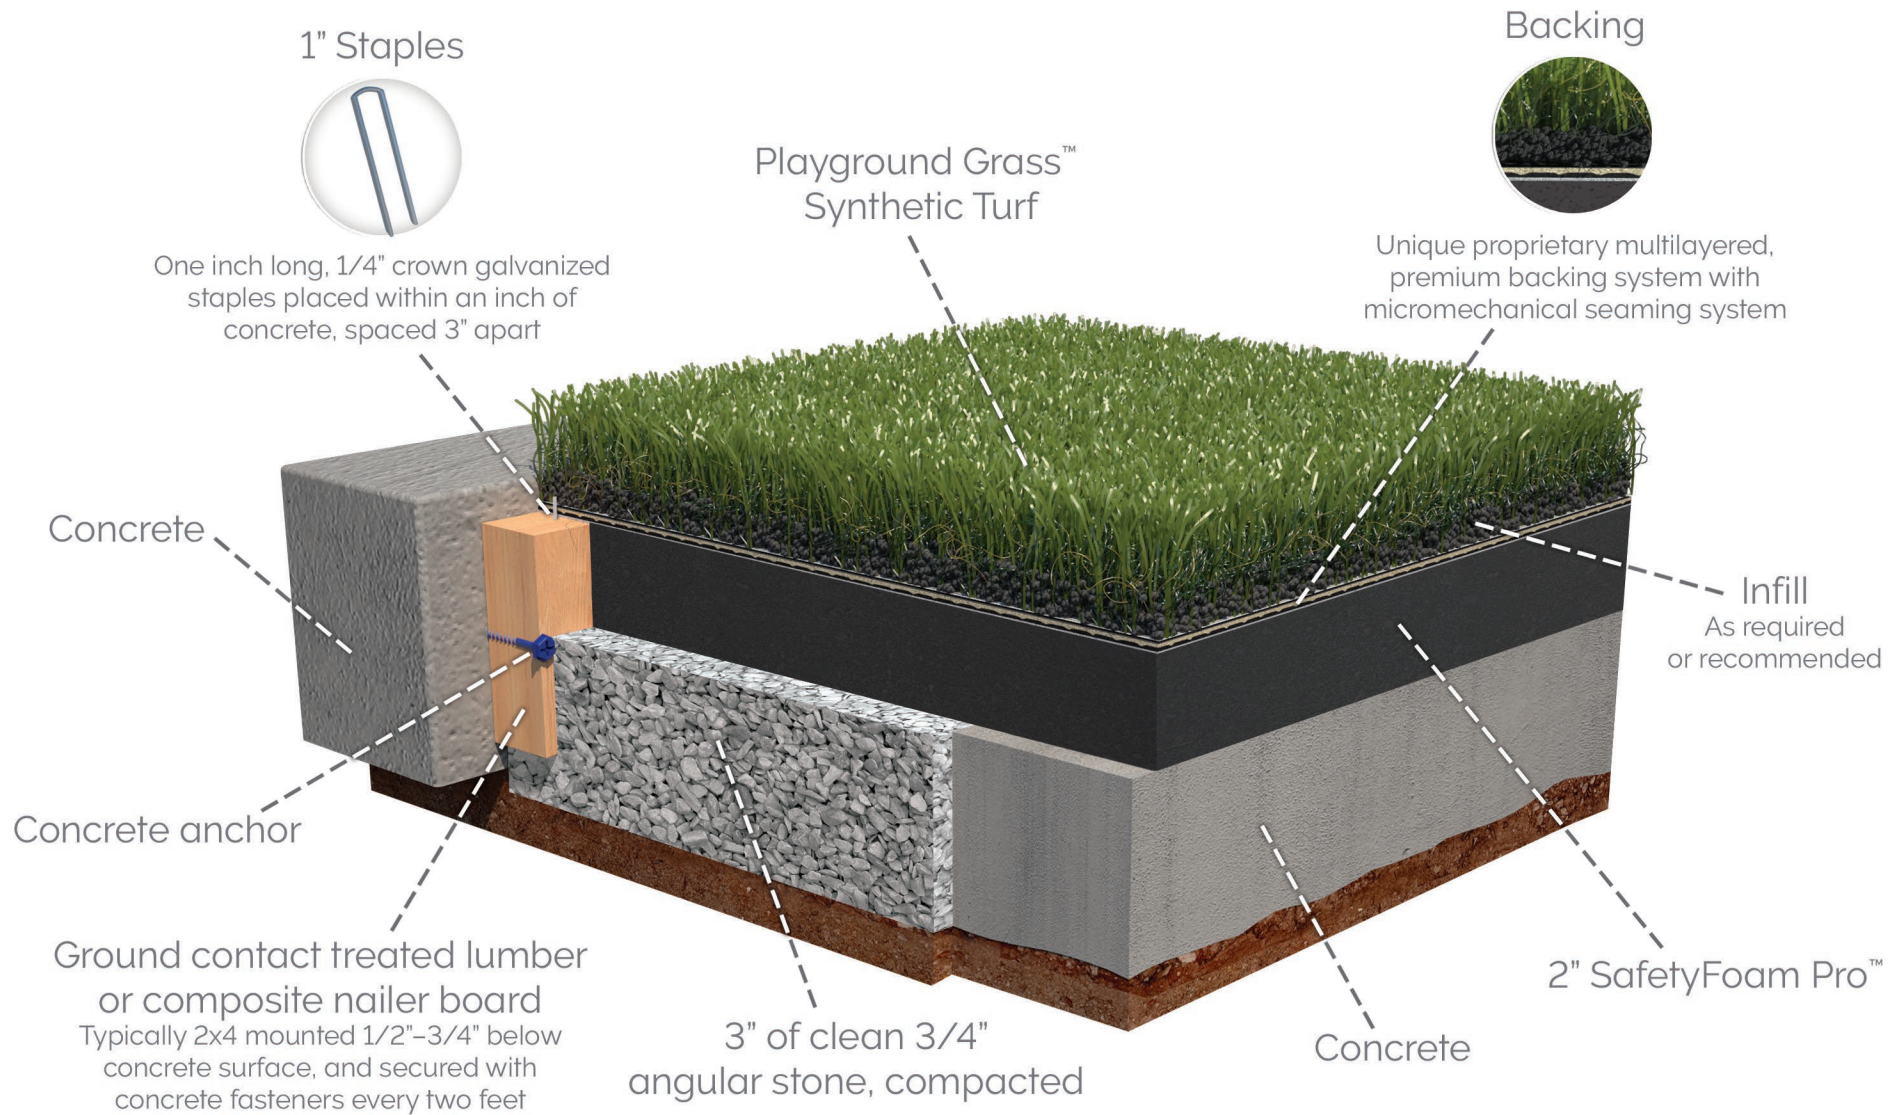

ForeverLawn Synthetic Grass System

Installed over 2" SafetyFoam Pro

330.499.8873 • foreverlawn.com
8007 Beeson St. NE, Louisville, OH 44641

microsite.caddetails.com/1148

By	T. Smith	03/25
Scale	Not to scale	
Drawing No.	M1352	