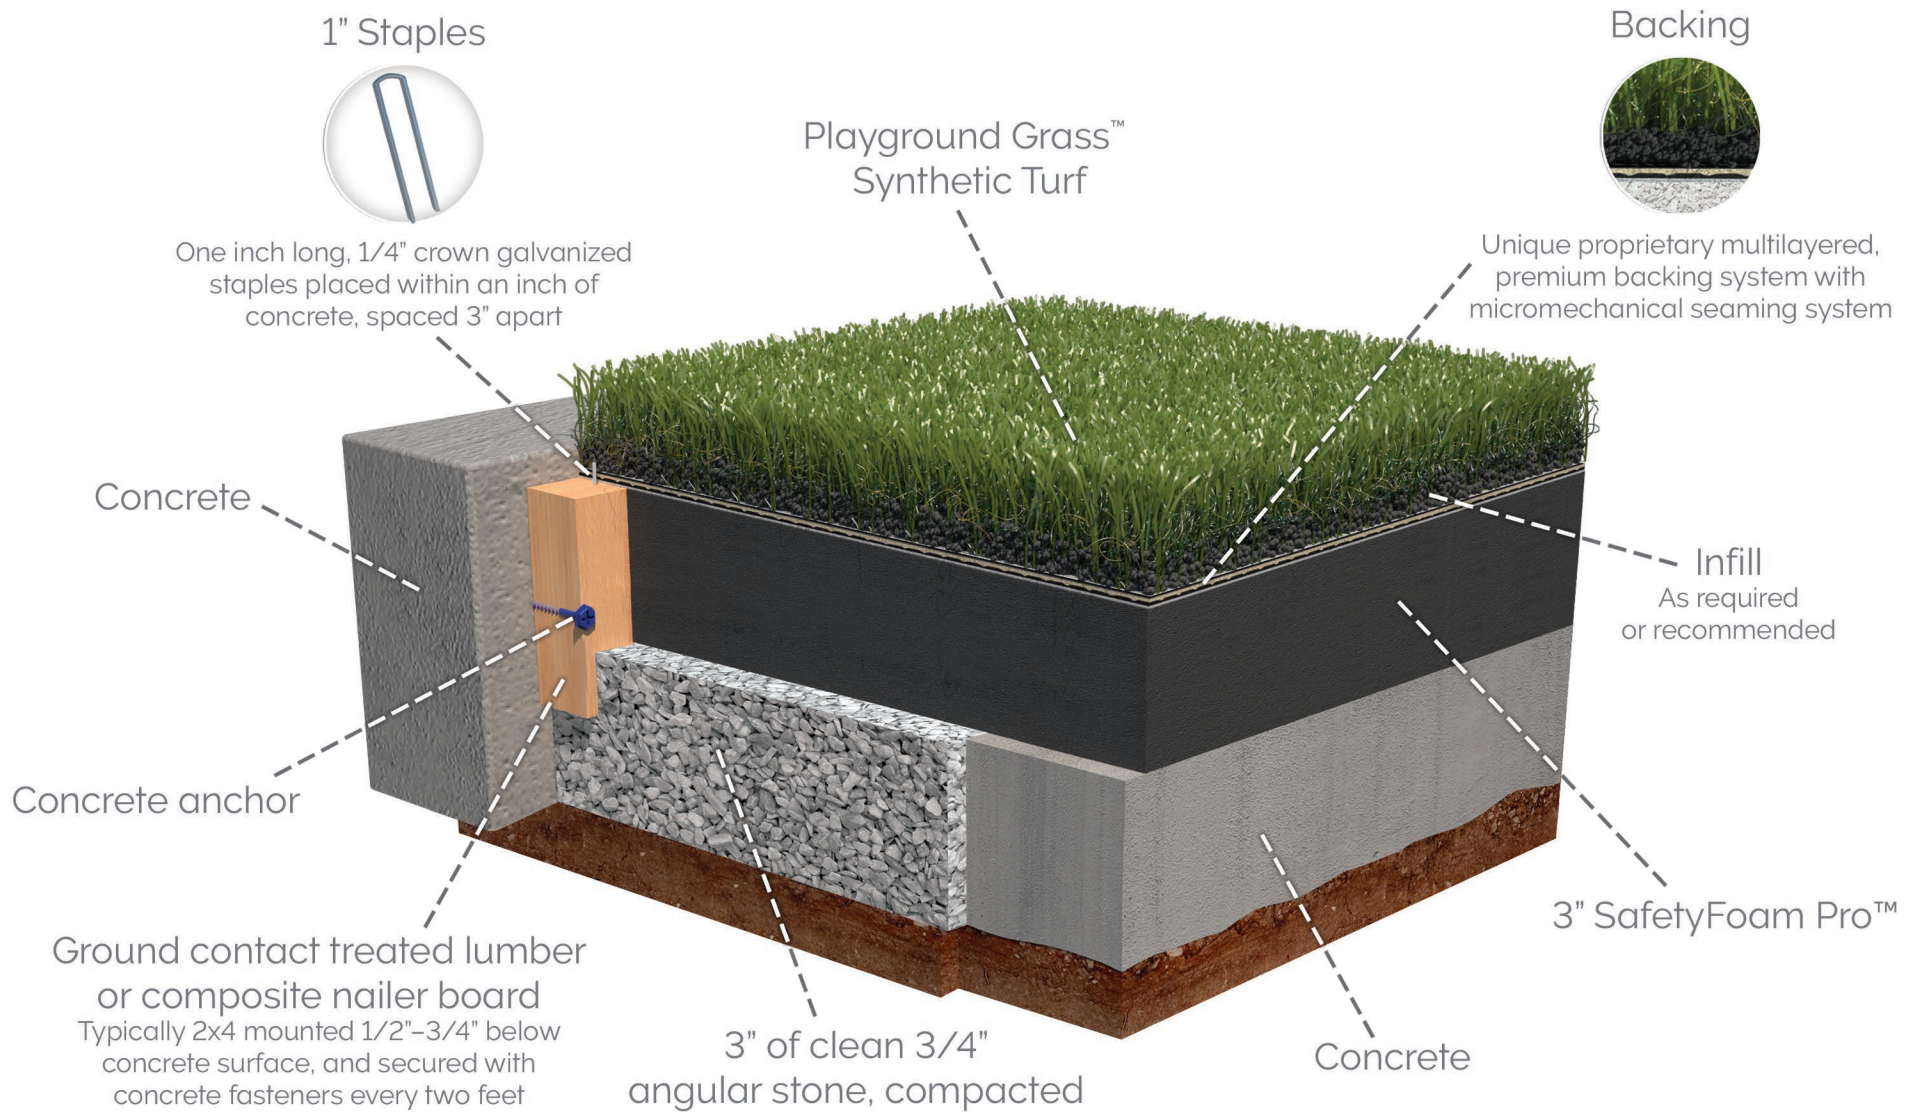

# ForeverLawn Synthetic Grass System

Installed over 3" SafetyFoam Pro

330.499.8873 • foreverlawn.com  
8007 Beeson St. NE, Louisville, OH 44641

[microsite.caddetails.com/1148](https://microsite.caddetails.com/1148)

By	T. Smith	03/25
Scale	Not to scale	
Drawing No.	M1381	