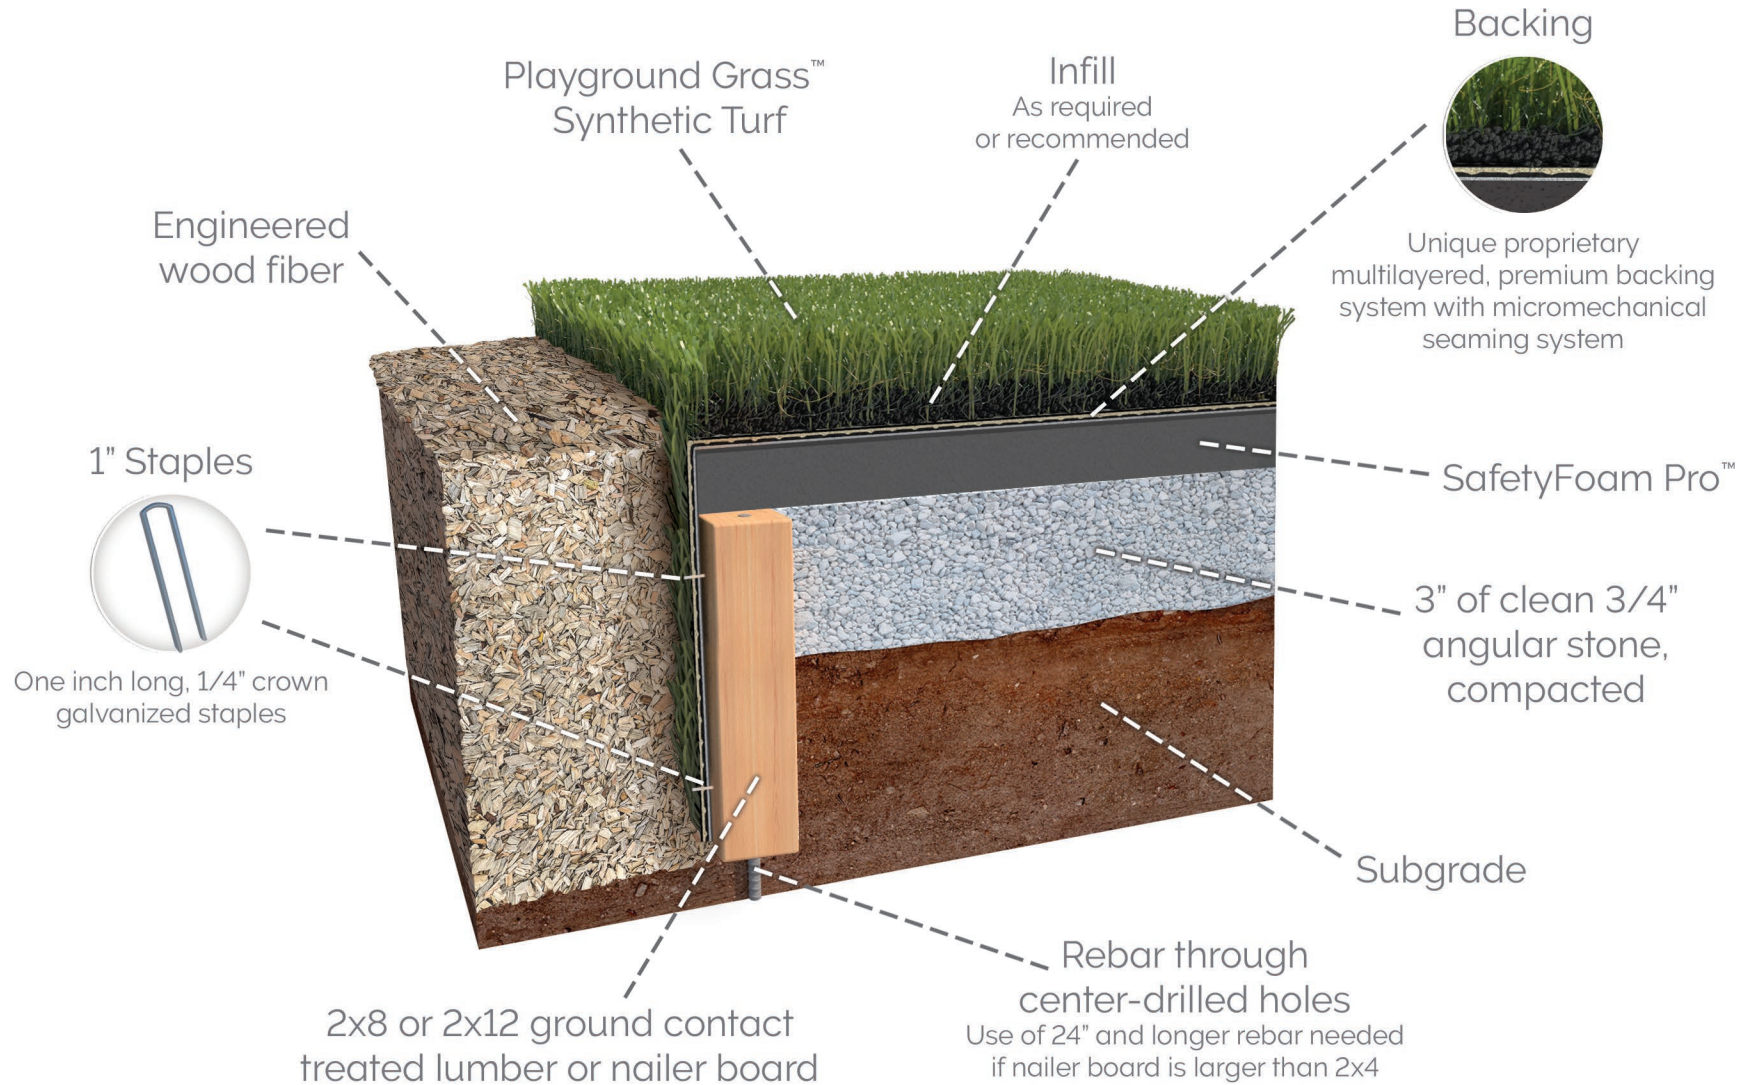

# ForeverLawn Synthetic Grass System

Installed over SafetyFoam Pro and aggregate near engineered wood fiber

330.499.8873 • foreverlawn.com  
8007 Beeson St. NE, Louisville, OH 44641

microsite.caddetails.com/1148

By	T. Smith	03/25
Scale	Not to scale	
Drawing No.	M1626	